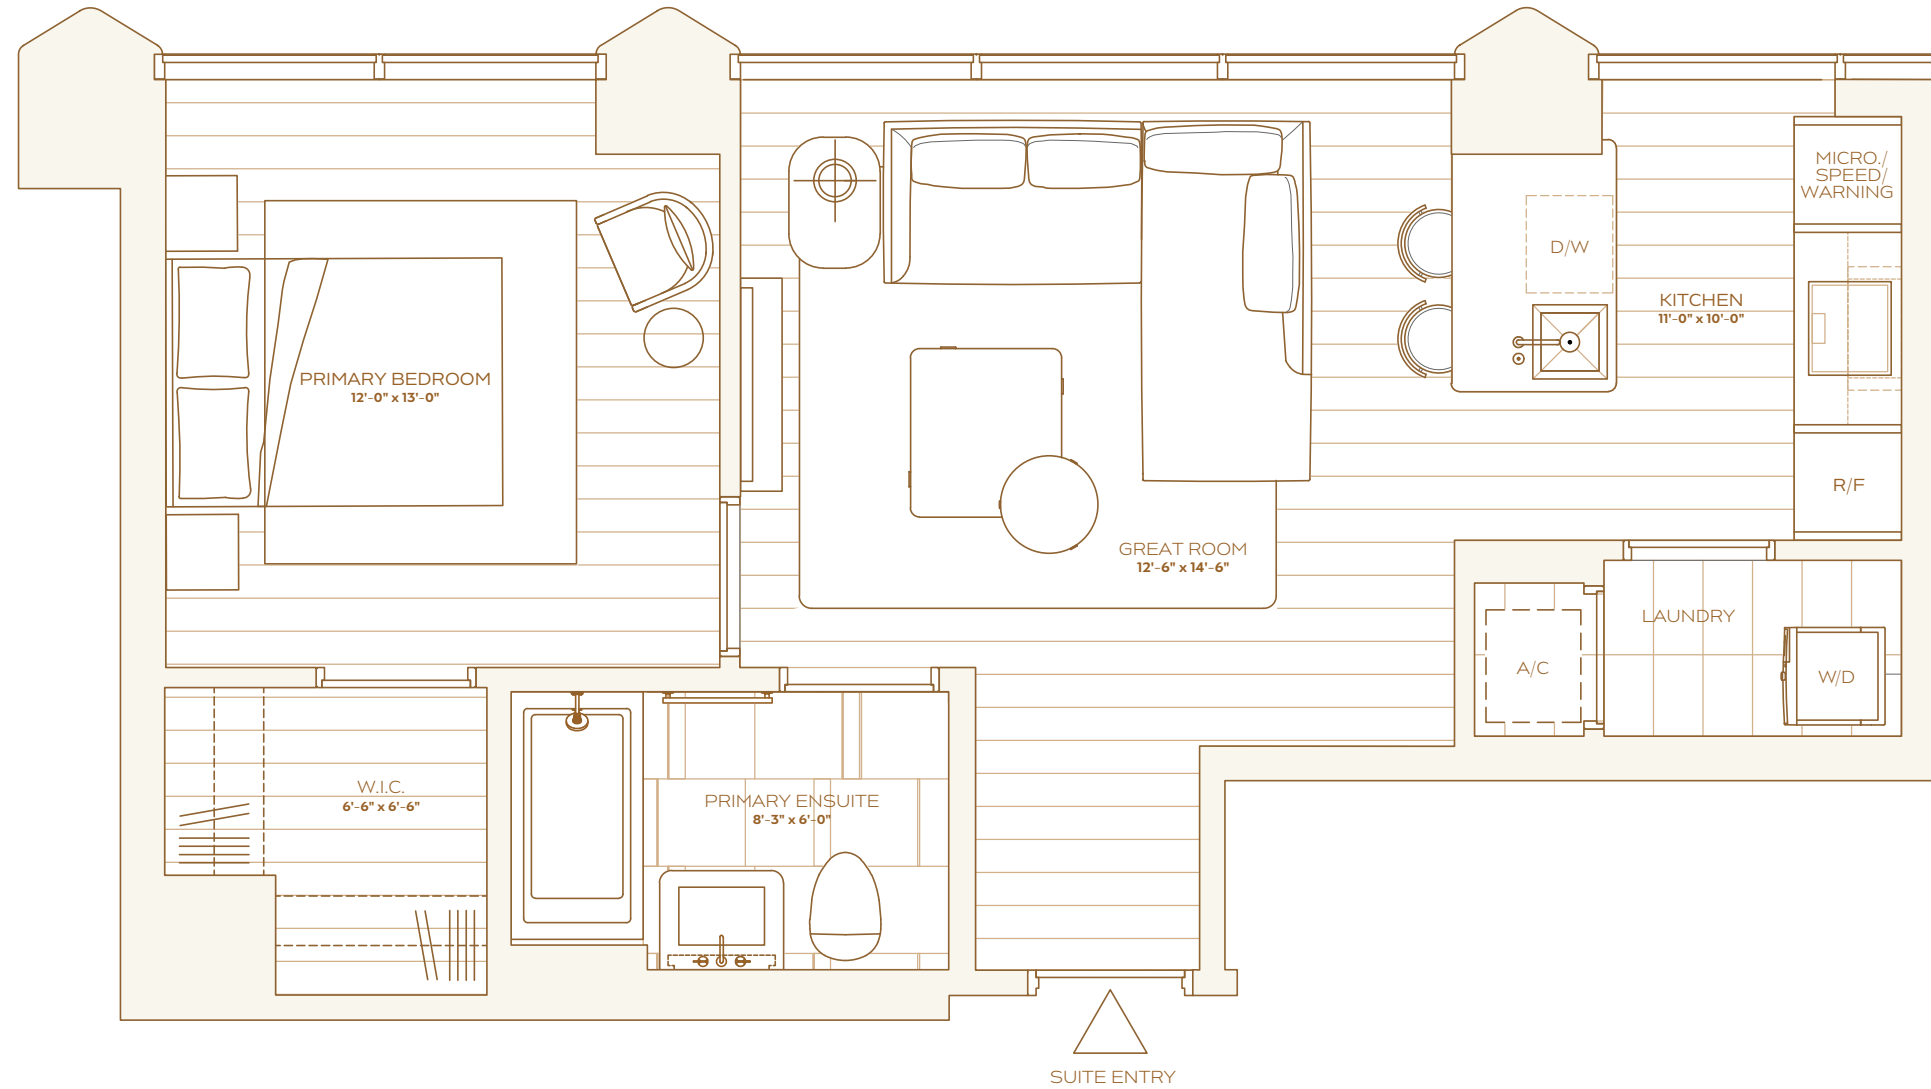

RESIDENCE B LEVEL 5 & 6

ONE BEDROOM
ONE BATHROOM

TOTAL
612 SQ. FT / 57 SQ. M

OCEAN

OCEAN