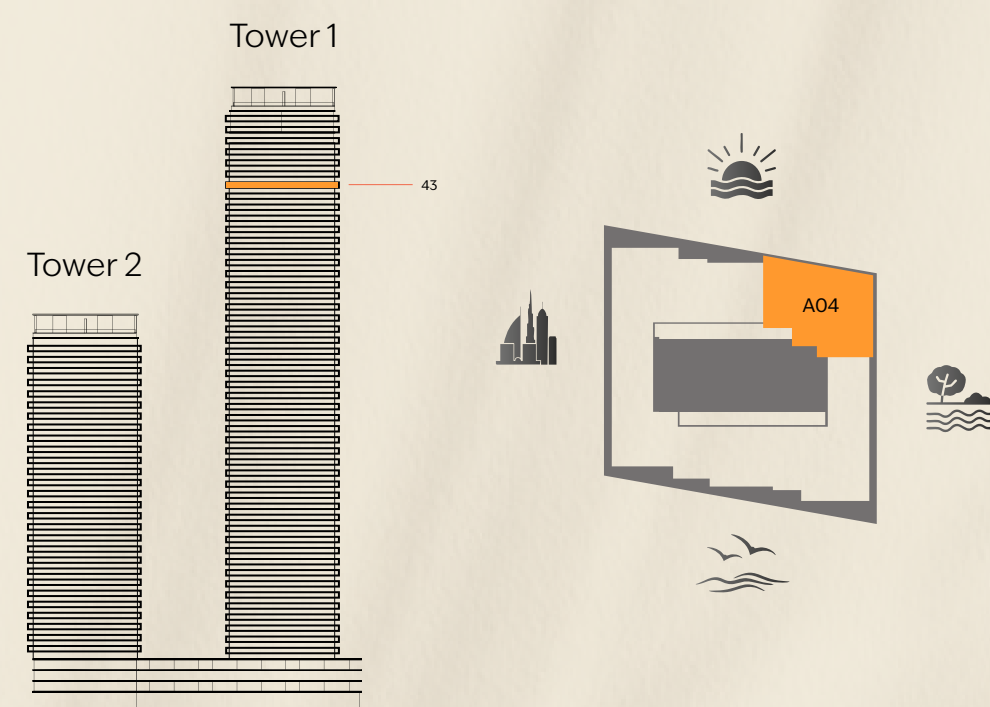

ōrise

4 Bedroom SIGNATURE COLLECTION Z

TOWER 1

Level 43

Unit: A04

Internal Area 2,070 SQ FT

External Area 379 SQ FT

Total Area 2,449 SQ FT

KEY SECTION

BEYOND