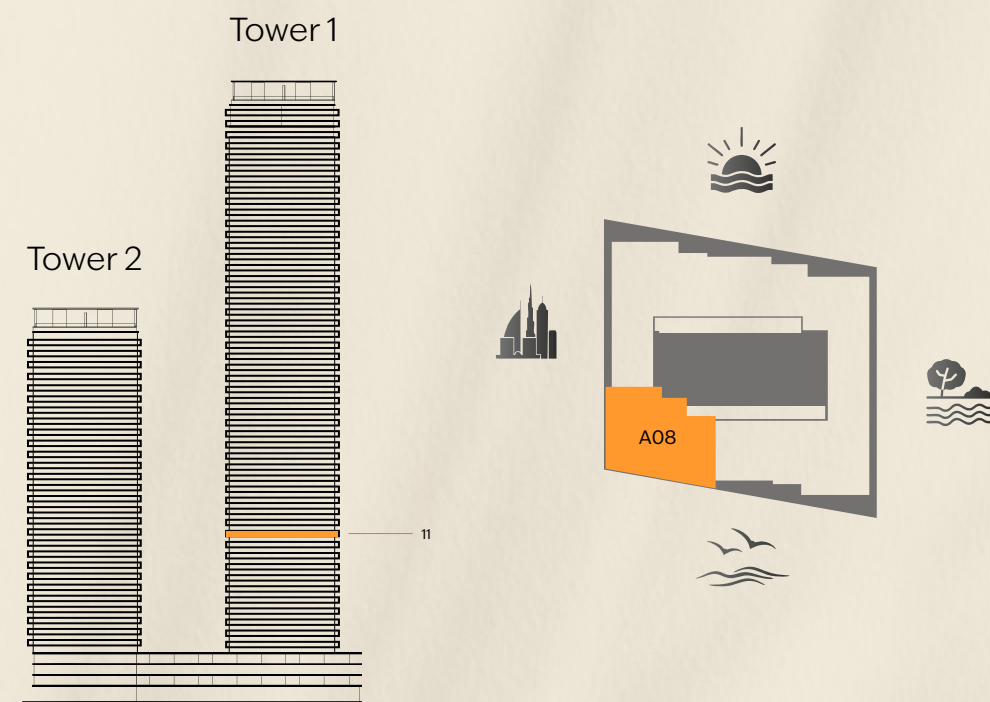

ôrise

3 Bedroom

SIGNATURE COLLECTION Y

TOWER 1

Level 11

Unit: A08

Internal Area 1,725 SQ FT

External Area 350 SQ FT

Total Area 2,075 SQ FT

KEY SECTION

LOWER LEVEL
(ENTRY LEVEL)