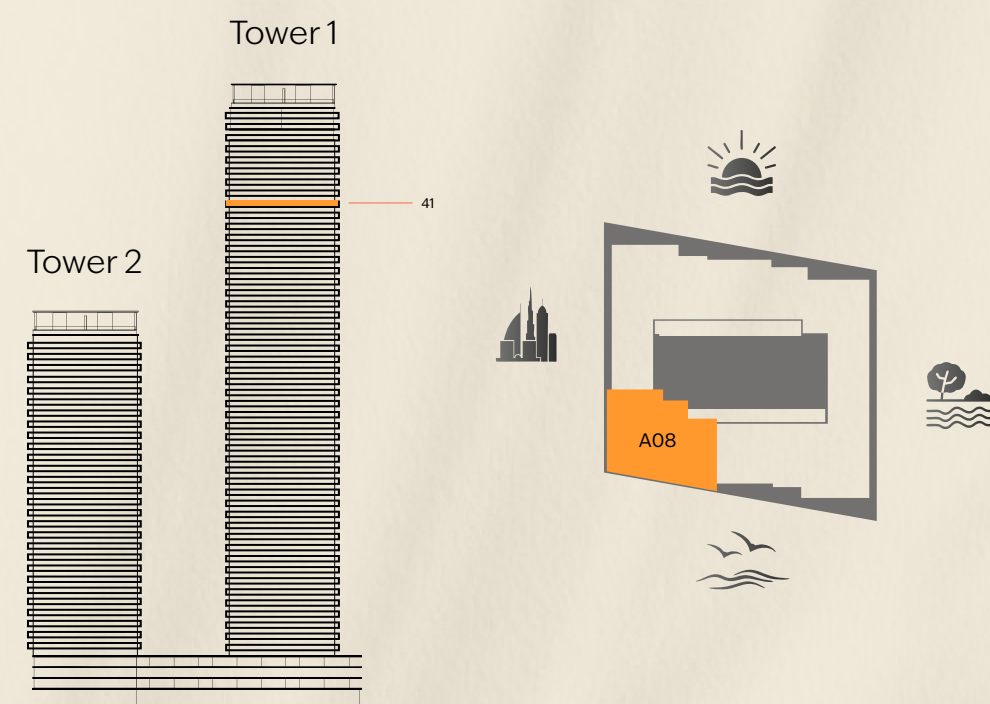

ōrise

4 Bedroom

SIGNATURE COLLECTION Z

TOWER 1

Level 41

Unit: A08

Internal Area 2,070 SQ FT

External Area 379 SQ FT

Total Area 2,449 SQ FT

KEY SECTION

LOWER LEVEL
(ENTRY LEVEL)