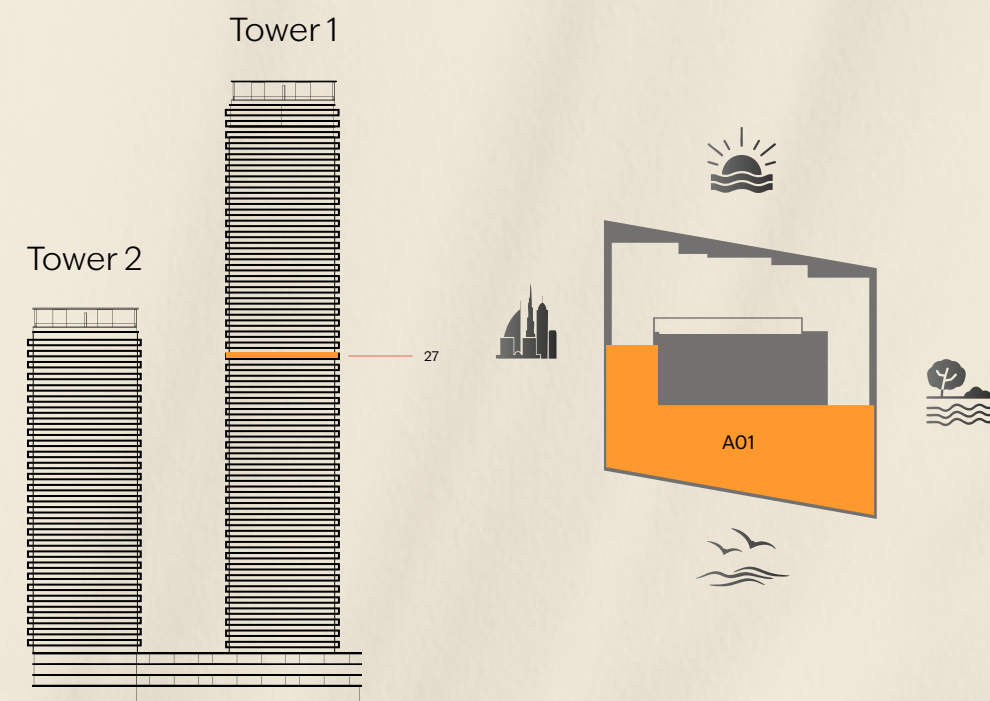

## 3 Bedroom

SIGNATURE COLLECTION V

TOWER 1

Level 27

Unit: A01

Internal Area 3,489 SQ FT

External Area 2,415 SQ FT

Total Area 5,904 SQ FT

### KEY SECTION

## BEYOND

LOWER LEVEL  
(ENTRY LEVEL)

UPPER LEVEL