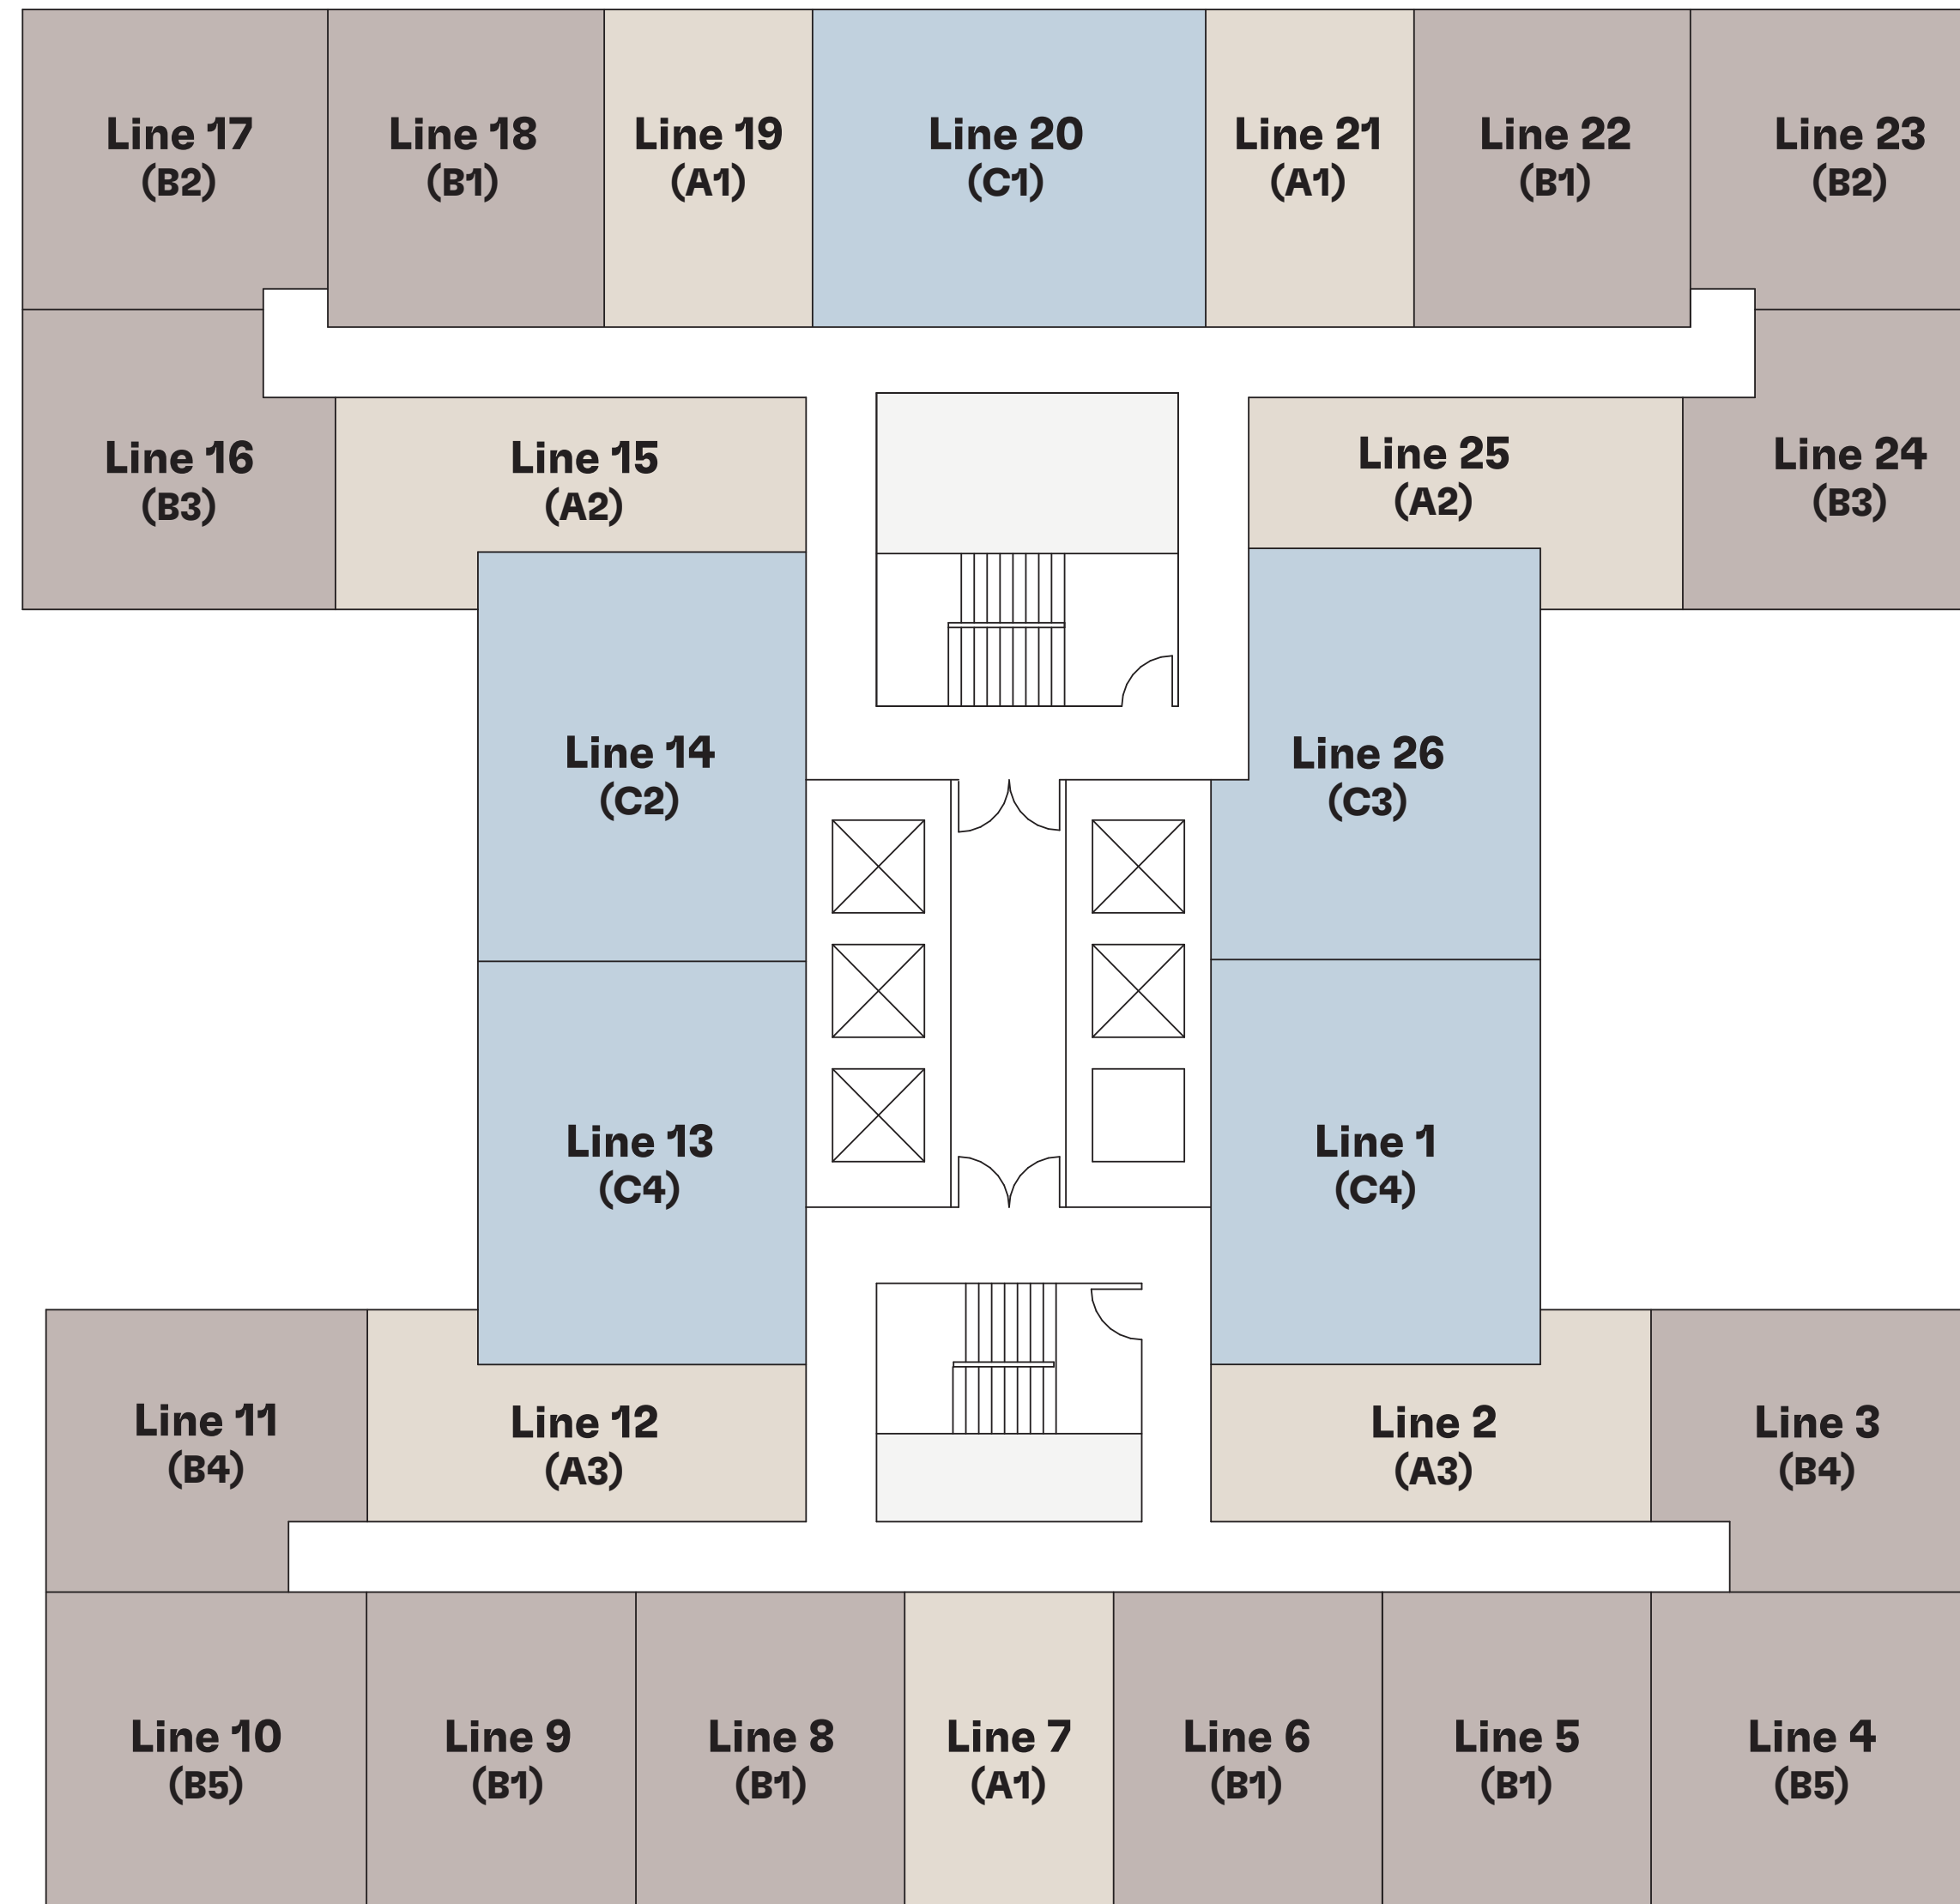

UNIT PLAN

RESIDENCES

UNIT MIX:

- A1-3 - Studio
- B1-5 - 1 Bedroom
- C1-4 - 2 Bedroom

THE UNDERLINE