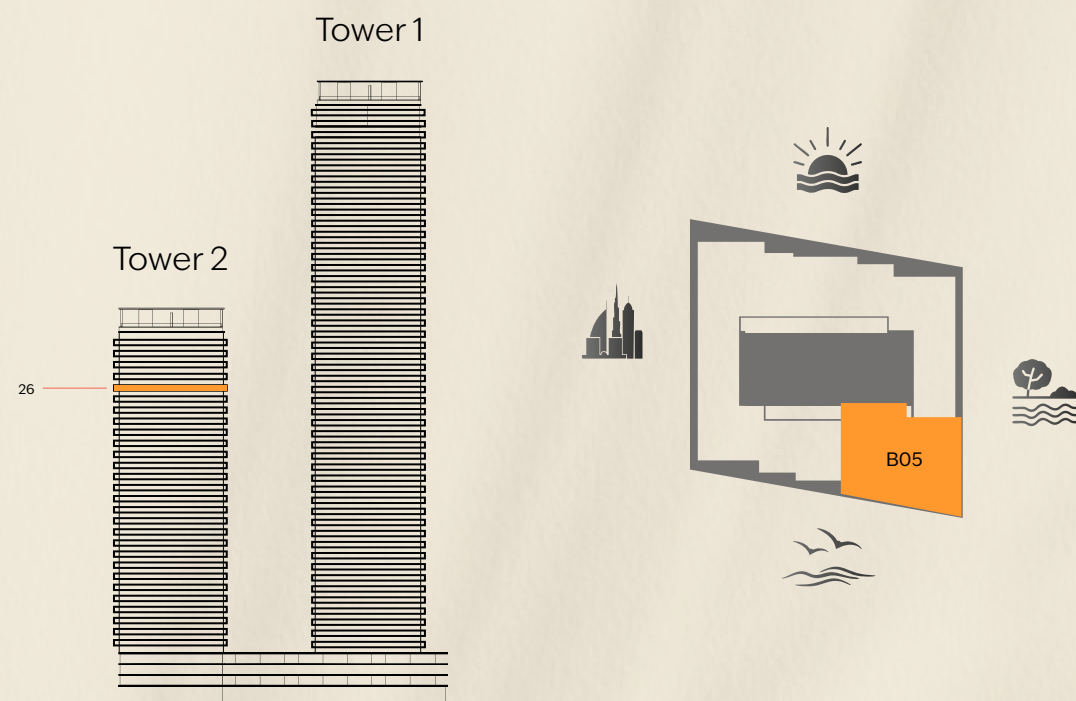

ōrise

3 Bedroom

SIGNATURE COLLECTION X

TOWER 2

Level 26

Unit: B05

Internal Area	1,773 SQ FT
External Area	370 SQ FT
Total Area	2,143 SQ FT

KEY SECTION

LOWER LEVEL
(ENTRY LEVEL)