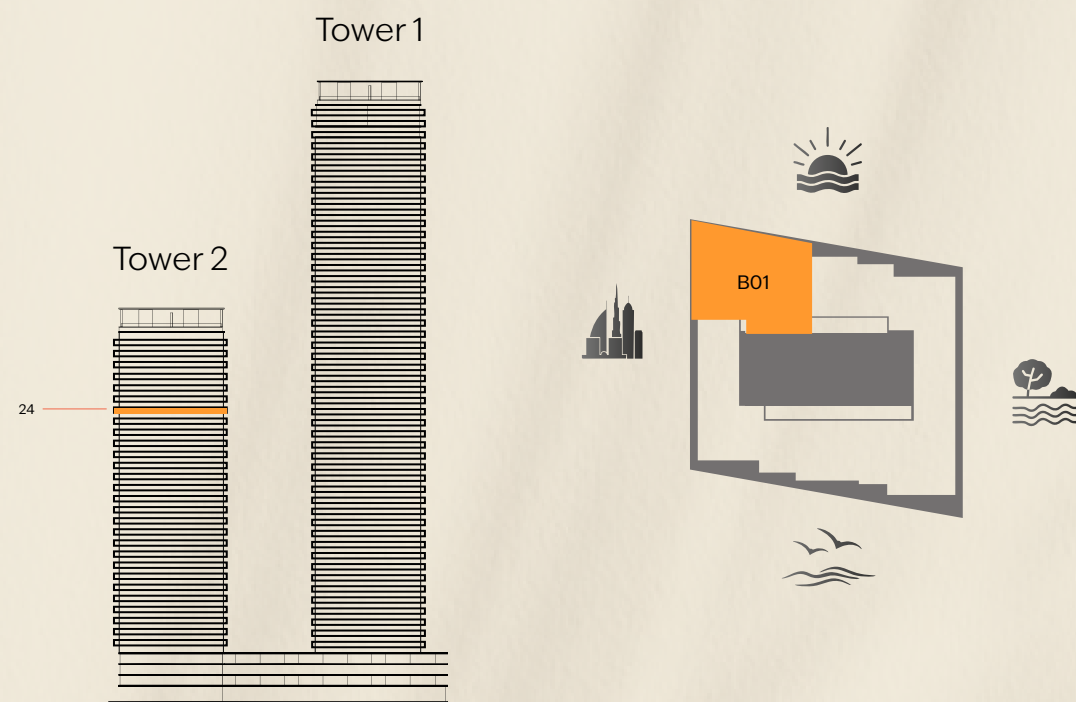

ôrise

3 Bedroom

SIGNATURE COLLECTION X

TOWER 2

Level 24

Unit: B01

Internal Area	1,773 SQ FT
External Area	370 SQ FT
Total Area	2,143 SQ FT

KEY SECTION

BEYOND