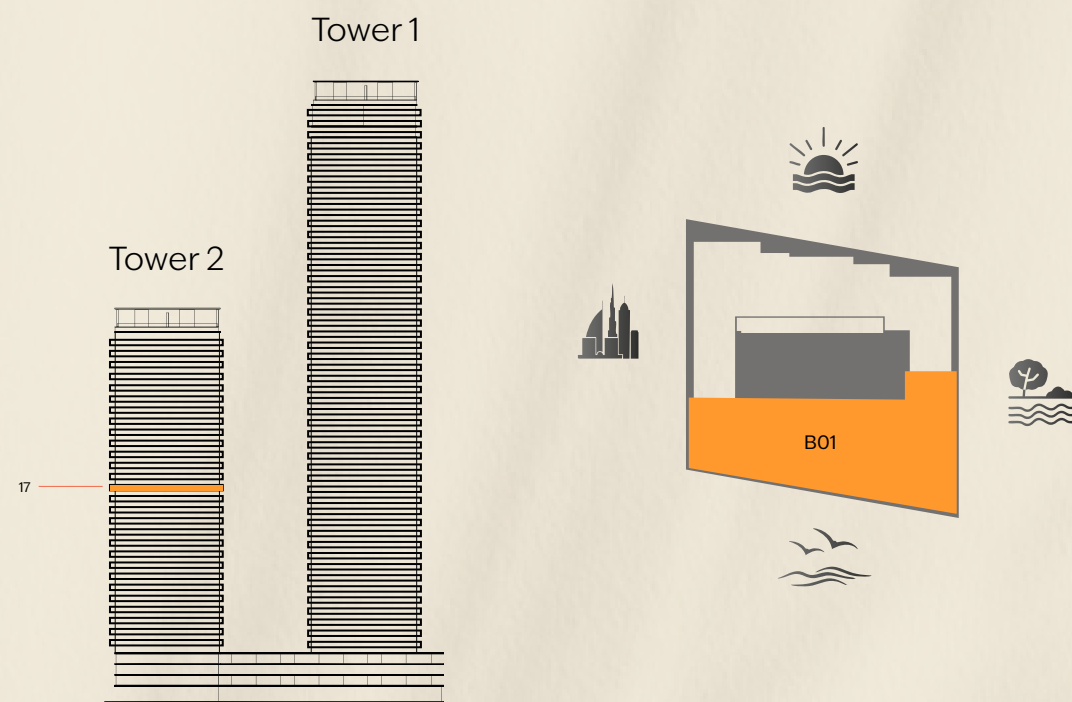

ōrise

4 Bedroom

SIGNATURE COLLECTION W

TOWER 2

Level 17

Unit: B01

Internal Area	3,802 SQ FT
External Area	1,869 SQ FT
Total Area	5,671 SQ FT

KEY SECTION

BEYOND