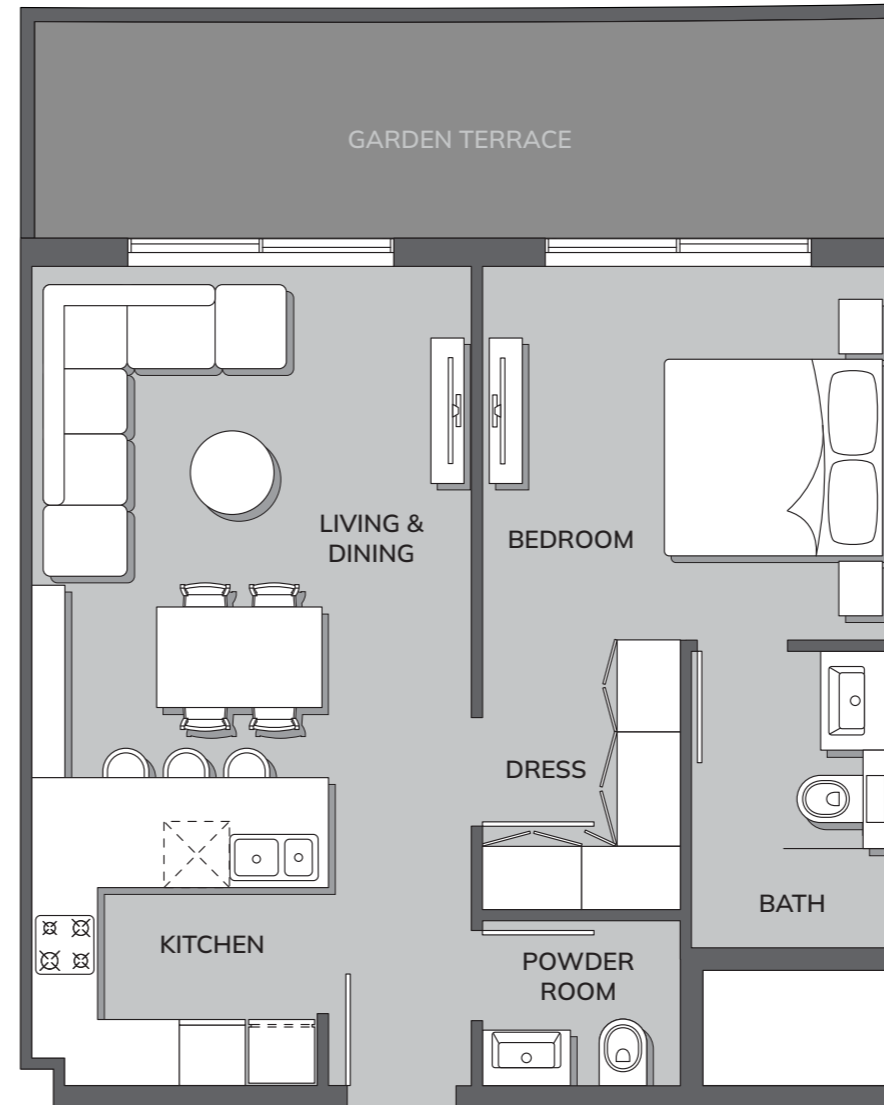

# THE RESIDENCE

BY PRESTIGE ONE

# 1 - BEDROOM, G06

**THE RESIDENCE**  
BY PRESTIGE ONE

Total Area: 815 ft<sup>2</sup>

All drawings and dimensions are approximate. Drawings are not to scale and are subject to change without notice. The developer reserves the right to make revisions. The units are measured at typical floor in the building and columns may vary in size depending on the floor level. The furnishings and accessories shown are for representation only. The length and width of the Unit and balcony varies depending on which floor and which orientation the unit is located within the building to comply with the building authority regulations. Apartment unit sizes may vary. Actual unit sizes will be reflected on the Sales and Purchase Agreement.