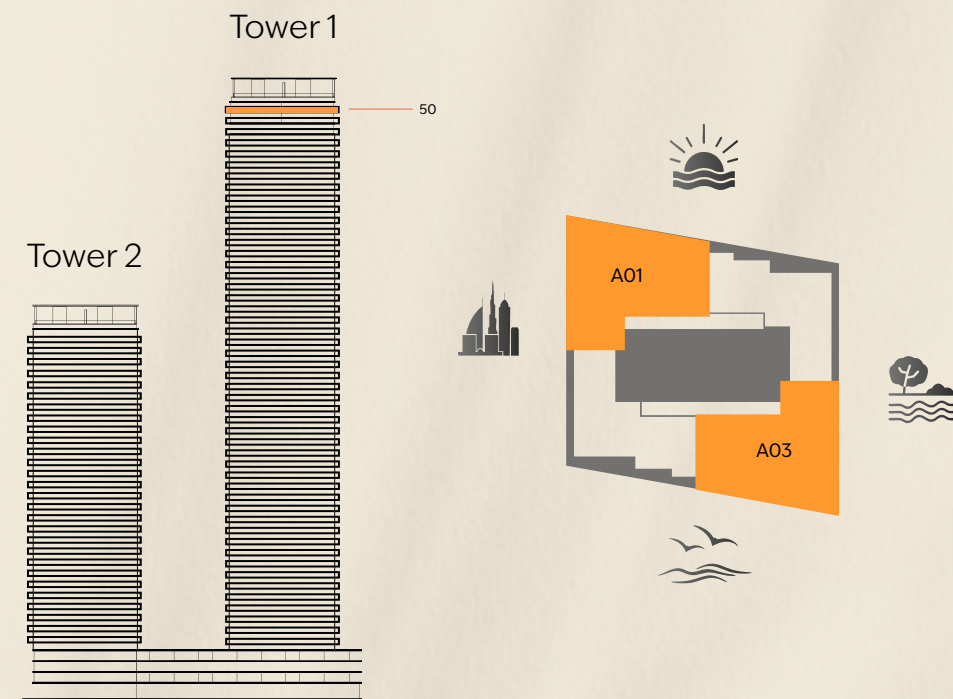

ôrise

4 Bedroom PENTHOUSE B

TOWER 1

Level 50

Unit: A01, A03

Internal Area	3,514 SQ FT
External Area	2,232 SQ FT
Total Area	5,746 SQ FT

KEY SECTION

BEYOND