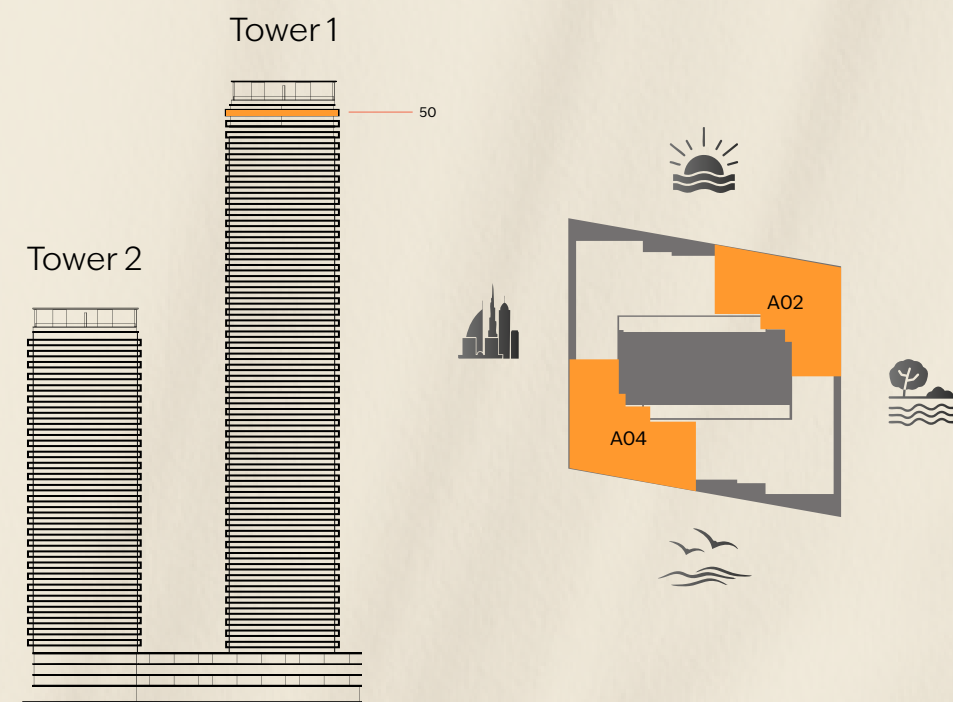

ôrise

4 Bedroom PENTHOUSE A

TOWER 1

Level 50

Unit: A02, A04

Internal Area	3,369 SQ FT
External Area	1,944 SQ FT
Total Area	5,313 SQ FT

KEY SECTION

BEYOND