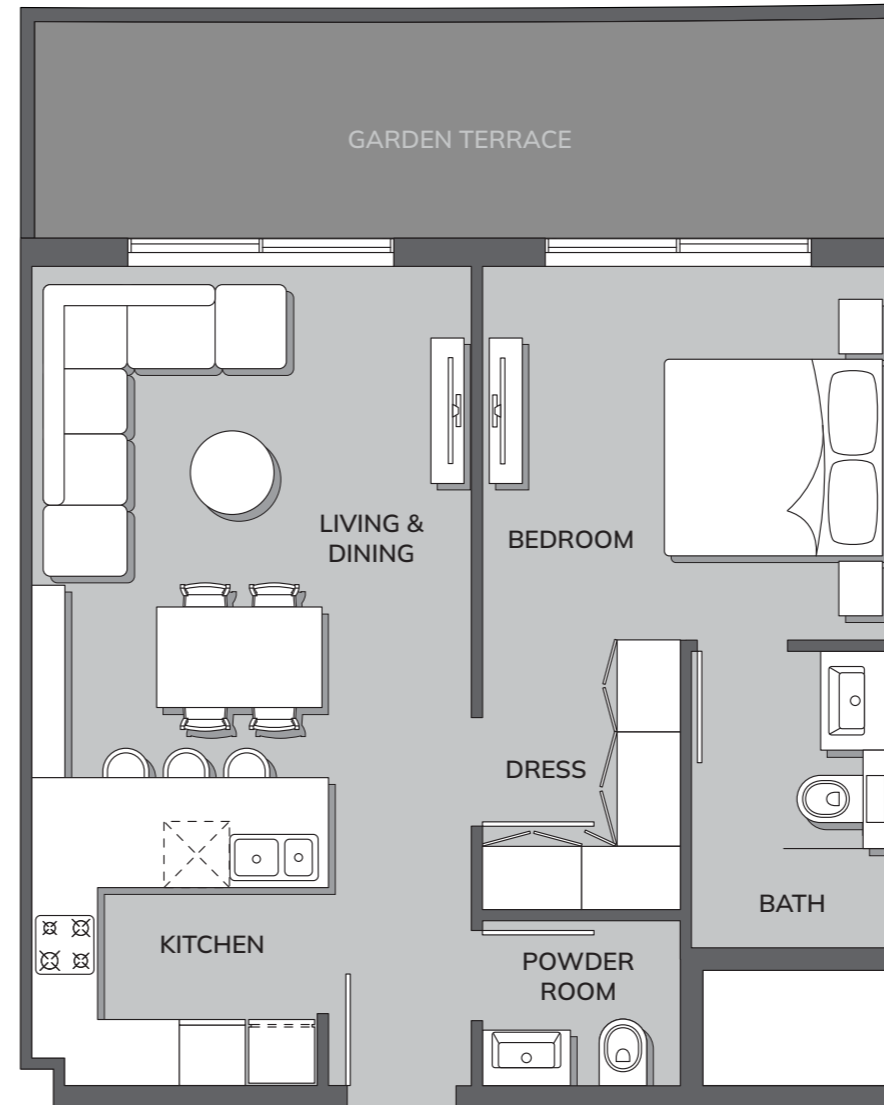

# 1 - BEDROOM, G07

**THE RESIDENCE**  
BY PRESTIGE ONE

Internal Area    External Area

Total Area: 826 ft<sup>2</sup>

All drawings and dimensions are approximate. Drawings are not to scale and are subject to change without notice. The developer reserves the right to make revisions. The units are measured at typical floor in the building and columns may vary in size depending on the floor level. The furnishings and accessories shown are for representation only. The length and width of the Unit and balcony varies depending on which floor and which orientation the unit is located within the building to comply with the building authority regulations. Apartment unit sizes may vary. Actual unit sizes will be reflected on the Sales and Purchase Agreement.