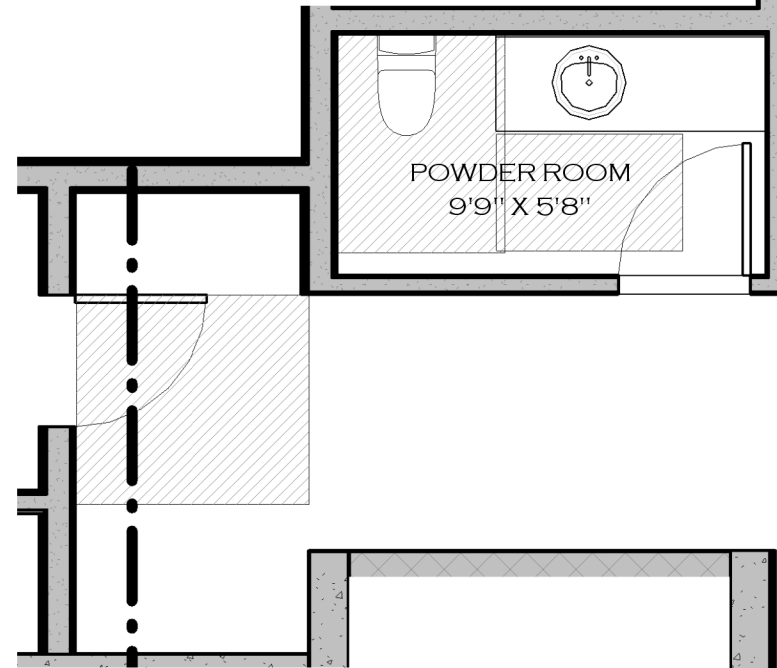

Bayshore Point

COMING 2027

B

RESIDENCE

FLOORS 3-5

1596 SQ FT INTERIOR

103 SQ FT EXTERIOR

1699 SQFT TOTAL