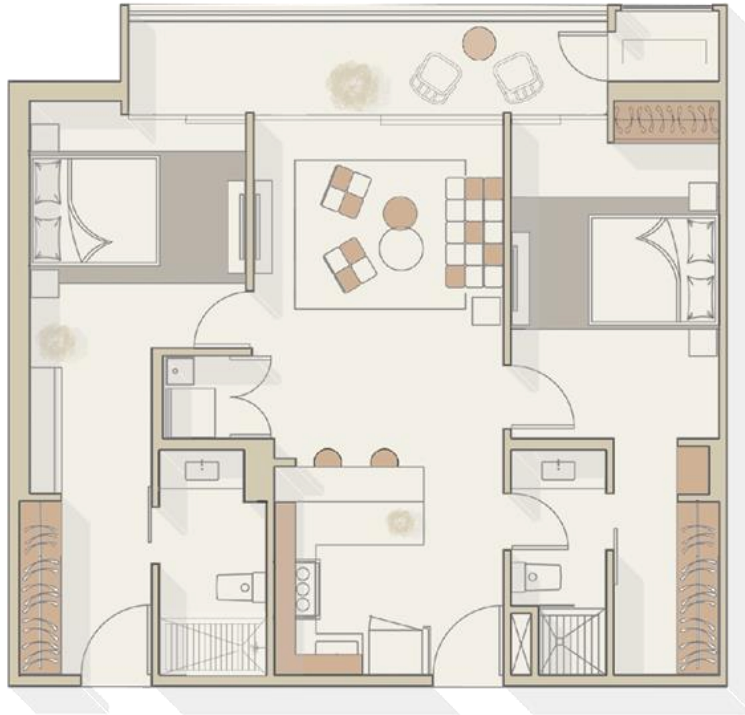

Passage

AMADOR

Apartment floor plans

ELETA

MARJALIZO

CASIA 51 Sq.m / 549 Sq. f
Esc. 1:100

Front view/Pacific ocean

Front view/Pacific ocean

MANGO 75 Sq.m / 807 Sq. f

Esc. 1:100

Causeway

Causeway

ALMENDRO 80 Sq.m / 861 Sq. f
Esc. 1:100

Front view/Pacific ocean

Front view/Pacific ocean

FLAMBOYAN 97 Sq.m / 1,044 Sq. f
Esc. 1:100

JACARANDA 97 Sq.m / 1,044 Sq. f
Esc. 1:100

Causeway

Causeway

FICUS 98 Sq.m / 1,054 Sq. f
Esc. 1:100

CAOBA102 Sq.m / 1,098 Sq. f

Esc. 1:100

Causeway

Causeway

ROBLE 109 Sq.m / 1,172 Sq. f
Esc. 1:100

CEDRO 116 Sq.m / 1,248 Sq.
ESC. 1:100

PALMA REAL 213 Sq.m / 2292.71 Sq. f