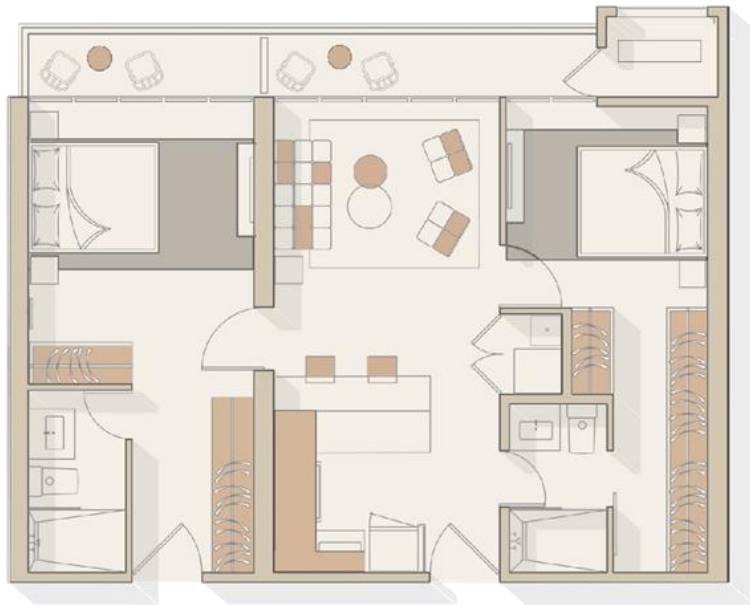

Passage

AMADOR

Apartment floor plans

ELETA

MARJALIZO

CASIA 51 Sq.m / 549 Sq. f
Esc. 1:100

Front view/Pacific ocean

Front view/Pacific ocean

MANGO 75 Sq.m / 807 Sq. f

Esc. 1:100

Causeway

Causeway

ALMENDRO 80 Sq.m / 861 Sq. f
Esc. 1:100

Front view/Pacific ocean

Front view/Pacific ocean

FLAMBOYAN 97 Sq.m / 1,044 Sq. f
Esc. 1:100

JACARANDA 97 Sq.m / 1,044 Sq. f
Esc. 1:100

Causeway

Causeway

FICUS 98 Sq.m / 1,054 Sq. f
Esc. 1:100

CAOBA102 Sq.m / 1,098 Sq. f

Esc. 1:100

Causeway

Causeway

ROBLE 109 Sq.m / 1,172 Sq. f
Esc. 1:100

CEDRO 116 Sq.m / 1,248 Sq.
ESC. 1:100

PALMA REAL 213 Sq.m / 2292.71 Sq. f