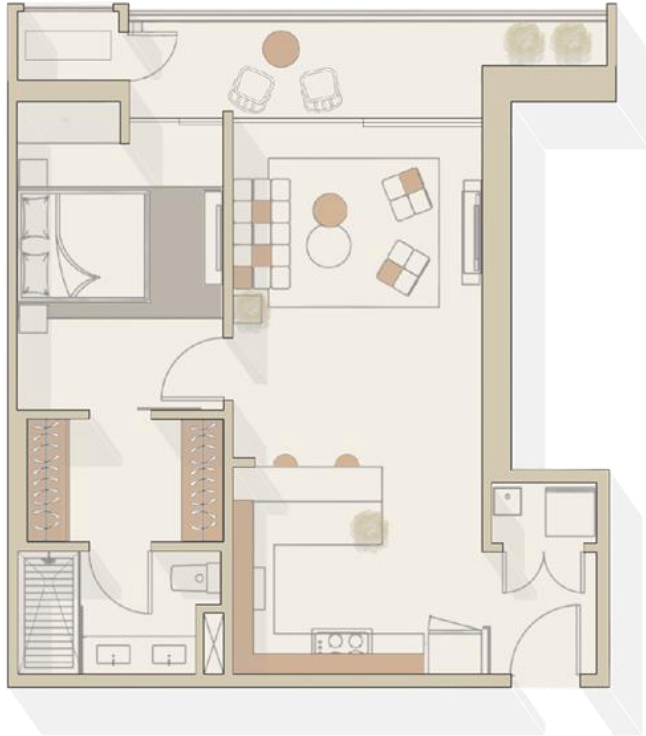

Passage

AMADOR

Apartment floor plans

ELETA

MARJALIZO

CASIA 51 Sq.m / 549 Sq. f
Esc. 1:100

Front view/Pacific ocean

Front view/Pacific ocean

MANGO 75 Sq.m / 807 Sq. f

Esc. 1:100

Causeway

Causeway

ALMENDRO 80 Sq.m / 861 Sq. f
Esc. 1:100

Front view/Pacific ocean

Front view/Pacific ocean

FLAMBOYAN 97 Sq.m / 1,044 Sq. f
Esc. 1:100

JACARANDA 97 Sq.m / 1,044 Sq. f
Esc. 1:100

Causeway

Causeway

FICUS 98 Sq.m / 1,054 Sq. f
Esc. 1:100

CAOBA102 Sq.m / 1,098 Sq. f

Esc. 1:100

Causeway

Causeway

ROBLE 109 Sq.m / 1,172 Sq. f
Esc. 1:100

CEDRO 116 Sq.m / 1,248 Sq.
ESC. 1:100

PALMA REAL 213 Sq.m / 2292.71 Sq. f