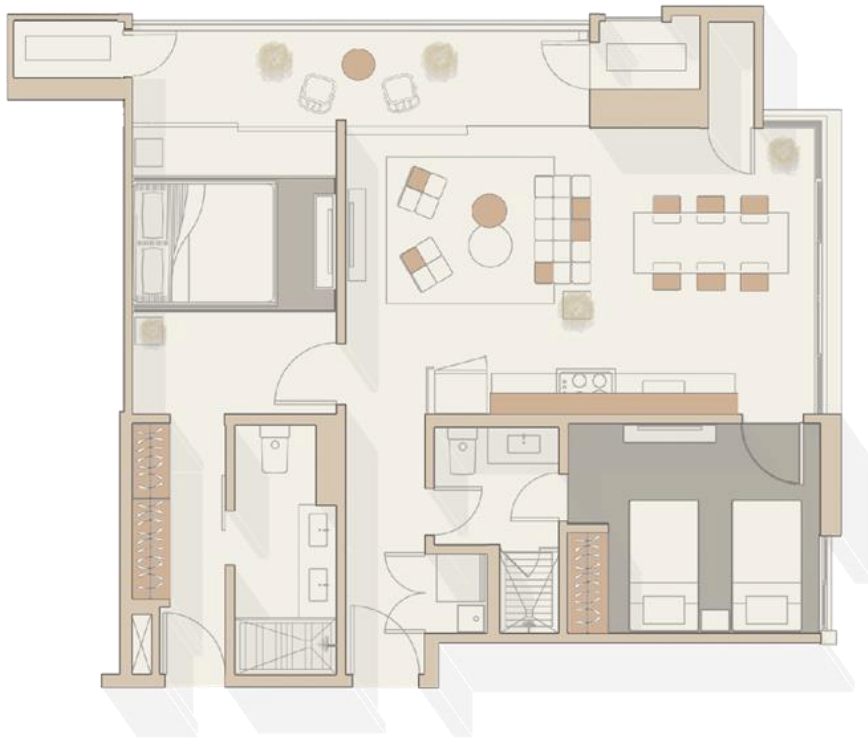

Passage

AMADOR

Apartment floor plans

ELETA

MARJALIZO

CASIA 51 Sq.m / 549 Sq. f
Esc. 1:100

Front view/Pacific ocean

Front view/Pacific ocean

MANGO 75 Sq.m / 807 Sq. f

Esc. 1:100

Causeway

Causeway

ALMENDRO 80 Sq.m / 861 Sq. f
Esc. 1:100

Front view/Pacific ocean

Front view/Pacific ocean

FLAMBOYAN 97 Sq.m / 1,044 Sq. f
Esc. 1:100

JACARANDA 97 Sq.m / 1,044 Sq. f
Esc. 1:100

Causeway

Causeway

FICUS 98 Sq.m / 1,054 Sq. f
Esc. 1:100

CAOBA102 Sq.m / 1,098 Sq. f

Esc. 1:100

Causeway

Causeway

ROBLE 109 Sq.m / 1,172 Sq. f
Esc. 1:100

CEDRO 116 Sq.m / 1,248 Sq.
ESC. 1:100

PALMA REAL 213 Sq.m / 2292.71 Sq. f