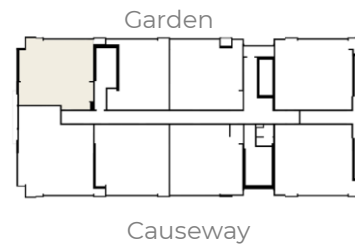

Passage

AMADOR

Apartment floor plans

ELETA

MARJALIZO

CASIA 51 Sq.m / 549 Sq. f
Esc. 1:100

Front view/Pacific ocean

Front view/Pacific ocean

MANGO 75 Sq.m / 807 Sq. f

Esc. 1:100

Causeway

Causeway

ALMENDRO 80 Sq.m / 861 Sq. f
Esc. 1:100

Front view/Pacific ocean

Front view/Pacific ocean

FLAMBOYAN 97 Sq.m / 1,044 Sq. f
Esc. 1:100

JACARANDA 97 Sq.m / 1,044 Sq. f
Esc. 1:100

Causeway

Causeway

FICUS 98 Sq.m / 1,054 Sq. f
Esc. 1:100

CAOBA102 Sq.m / 1,098 Sq. f

Esc. 1:100

Causeway

Causeway