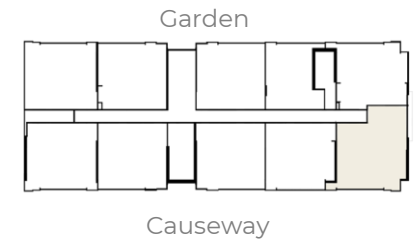

Passage

AMADOR

Apartment floor plans

ELETA

MARJALIZO

CASIA 51 Sq.m / 549 Sq. f
Esc. 1:100

Front view/Pacific ocean

Front view/Pacific ocean

MANGO 75 Sq.m / 807 Sq. f

Esc. 1:100

Causeway

Causeway

ALMENDRO 80 Sq.m / 861 Sq. f
Esc. 1:100

Front view/Pacific ocean

Front view/Pacific ocean

FLAMBOYAN 97 Sq.m / 1,044 Sq. f
Esc. 1:100

JACARANDA 97 Sq.m / 1,044 Sq. f
Esc. 1:100

Causeway

Causeway

FICUS 98 Sq.m / 1,054 Sq. f
Esc. 1:100

CAOBA102 Sq.m / 1,098 Sq. f

Esc. 1:100

Causeway

Causeway

ROBLE 109 Sq.m / 1,172 Sq. f
Esc. 1:100

CEDRO 116 Sq.m / 1,248 Sq.
ESC. 1:100

PALMA REAL 213 Sq.m / 2292.71 Sq. f