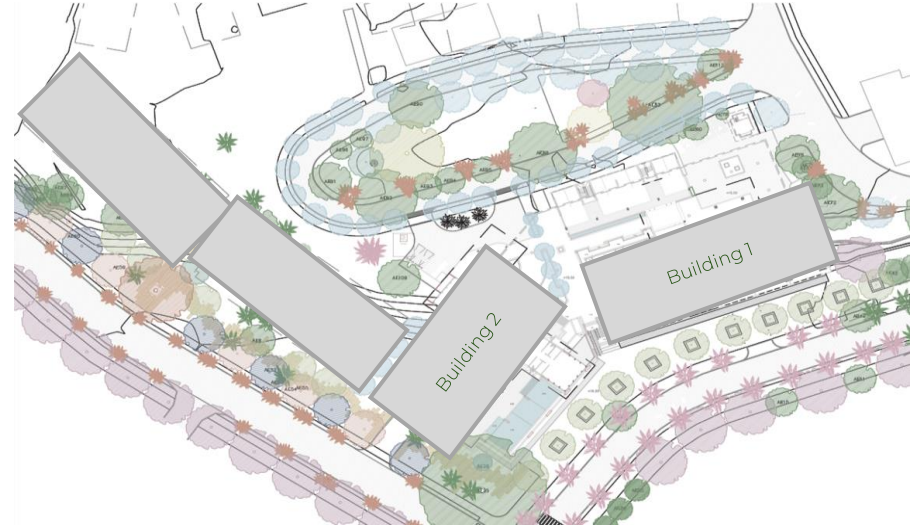

Passage

AMADOR

Apartment floor plans

ELETA

MARJALIZO

CASIA 51 Sq.m / 549 Sq. f
Esc. 1:100

Front view/Pacific ocean

Front view/Pacific ocean

MANGO 75 Sq.m / 807 Sq. f

Esc. 1:100

Causeway

Causeway

ALMENDRO 80 Sq.m / 861 Sq. f
Esc. 1:100

Front view/Pacific ocean

Front view/Pacific ocean

FLAMBOYAN 97 Sq.m / 1,044 Sq. f
Esc. 1:100

JACARANDA 97 Sq.m / 1,044 Sq. f
Esc. 1:100

Causeway

Causeway

FICUS 98 Sq.m / 1,054 Sq. f
Esc. 1:100

CAOBA102 Sq.m / 1,098 Sq. f

Esc. 1:100

Causeway

Causeway

ROBLE 109 Sq.m / 1,172 Sq. f
Esc. 1:100

CEDRO 116 Sq.m / 1,248 Sq.
ESC. 1:100

PALMA REAL 213 Sq.m / 2292.71 Sq. f