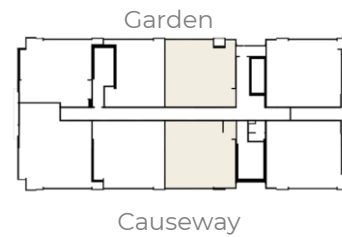

Passage

AMADOR

Apartment floor plans

ELETA

MARJALIZO

CASIA 51 Sq.m / 549 Sq. f
Esc. 1:100

Front view/Pacific ocean

Front view/Pacific ocean

MANGO 75 Sq.m / 807 Sq. f

Esc. 1:100

Causeway

Causeway

ALMENDRO 80 Sq.m / 861 Sq. f
Esc. 1:100

Front view/Pacific ocean

Front view/Pacific ocean

FLAMBOYAN 97 Sq.m / 1,044 Sq. f
Esc. 1:100

JACARANDA 97 Sq.m / 1,044 Sq. f
Esc. 1:100

Causeway

Causeway

FICUS 98 Sq.m / 1,054 Sq. f
Esc. 1:100

CAOBA102 Sq.m / 1,098 Sq. f

Esc. 1:100

Causeway

Causeway

ROBLE 109 Sq.m / 1,172 Sq. f
Esc. 1:100

CEDRO 116 Sq.m / 1,248 Sq.
ESC. 1:100

PALMA REAL 213 Sq.m / 2292.71 Sq. f