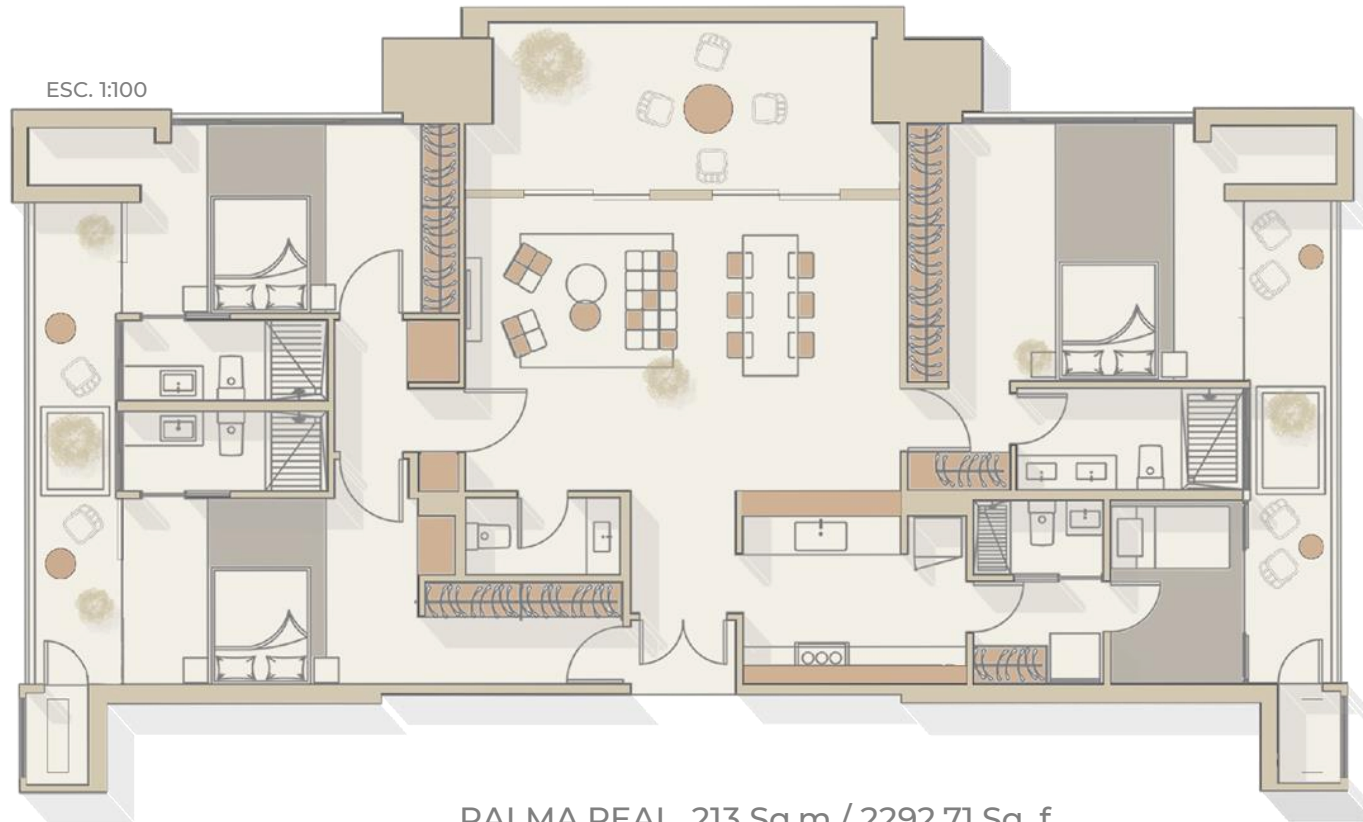

Passage

AMADOR

Apartment floor plans

ELETA

MARJALIZO

CASIA 51 Sq.m / 549 Sq. f
Esc. 1:100

Front view/Pacific ocean

Front view/Pacific ocean

MANGO 75 Sq.m / 807 Sq. f

Esc. 1:100

Causeway

Causeway

ALMENDRO 80 Sq.m / 861 Sq. f
Esc. 1:100

Front view/Pacific ocean

Front view/Pacific ocean

FLAMBOYAN 97 Sq.m / 1,044 Sq. f
Esc. 1:100

JACARANDA 97 Sq.m / 1,044 Sq. f
Esc. 1:100

Causeway

Causeway

FICUS 98 Sq.m / 1,054 Sq. f
Esc. 1:100

CAOBA102 Sq.m / 1,098 Sq. f

Esc. 1:100

Causeway

Causeway

ROBLE 109 Sq.m / 1,172 Sq. f
Esc. 1:100

CEDRO 116 Sq.m / 1,248 Sq.
ESC. 1:100

PALMA REAL 213 Sq.m / 2292.71 Sq. f