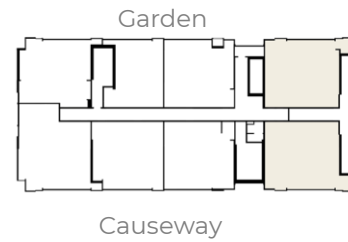

Passage

AMADOR

Apartment floor plans

ELETA

MARJALIZO

CASIA 51 Sq.m / 549 Sq. f
Esc. 1:100

Front view/Pacific ocean

Front view/Pacific ocean

MANGO 75 Sq.m / 807 Sq. f

Esc. 1:100

Causeway

Causeway

ALMENDRO 80 Sq.m / 861 Sq. f
Esc. 1:100

Front view/Pacific ocean

Front view/Pacific ocean

FLAMBOYAN 97 Sq.m / 1,044 Sq. f
Esc. 1:100

JACARANDA 97 Sq.m / 1,044 Sq. f
Esc. 1:100

Causeway

Causeway

FICUS 98 Sq.m / 1,054 Sq. f
Esc. 1:100

CAOBA102 Sq.m / 1,098 Sq. f

Esc. 1:100

Causeway

Causeway

ROBLE 109 Sq.m / 1,172 Sq. f
Esc. 1:100

CEDRO 116 Sq.m / 1,248 Sq.
ESC. 1:100

PALMA REAL 213 Sq.m / 2292.71 Sq. f