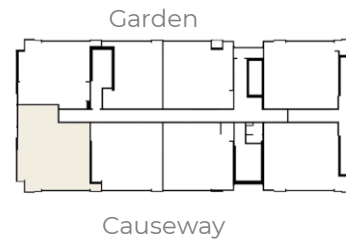

Passage

AMADOR

Apartment floor plans

ELETA

MARJALIZO

CASIA 51 Sq.m / 549 Sq. f
Esc. 1:100

Front view/Pacific ocean

Front view/Pacific ocean

MANGO 75 Sq.m / 807 Sq. f

Esc. 1:100

Causeway

Causeway

ALMENDRO 80 Sq.m / 861 Sq. f
Esc. 1:100

Front view/Pacific ocean

Front view/Pacific ocean

FLAMBOYAN 97 Sq.m / 1,044 Sq. f
Esc. 1:100

JACARANDA 97 Sq.m / 1,044 Sq. f
Esc. 1:100

Causeway

Causeway

FICUS 98 Sq.m / 1,054 Sq. f
Esc. 1:100

CAOBA102 Sq.m / 1,098 Sq. f

Esc. 1:100

Causeway

Causeway

ROBLE 109 Sq.m / 1,172 Sq. f
Esc. 1:100

CEDRO 116 Sq.m / 1,248 Sq.
ESC. 1:100

PALMA REAL 213 Sq.m / 2292.71 Sq. f