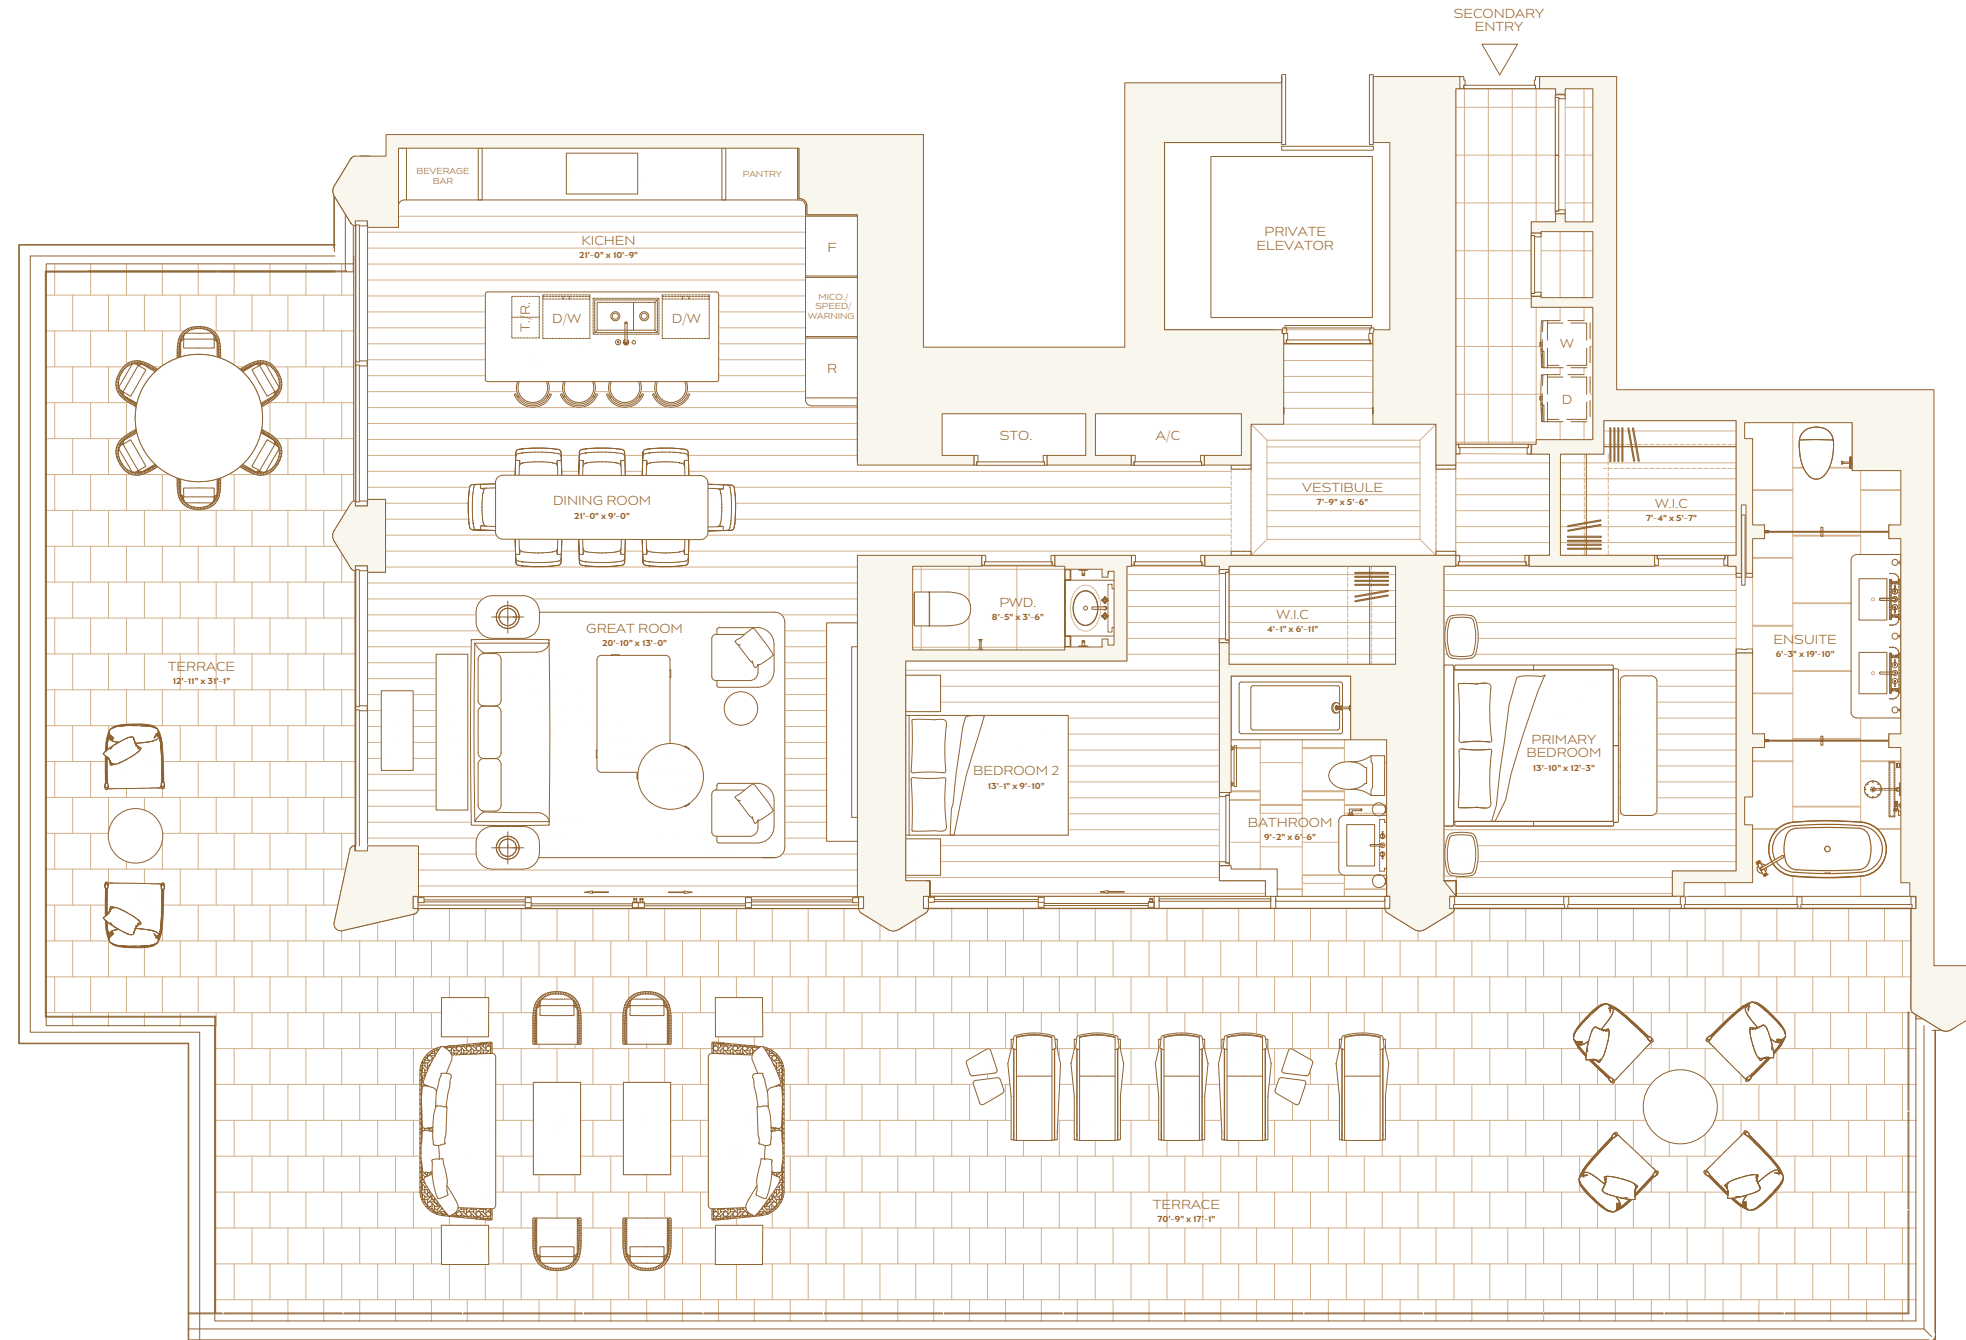

RESIDENCE C LEVEL 8

TWO BEDROOMS
TWO BATHROOMS
POWDER ROOM

INTERIOR
1,732 SQ. FT / 161 SQ. M

EXTERIOR
2,333 SQ. FT / 216 SQ. M

TOTAL
4,065 SQ. FT / 378 SQ. M

OCEAN