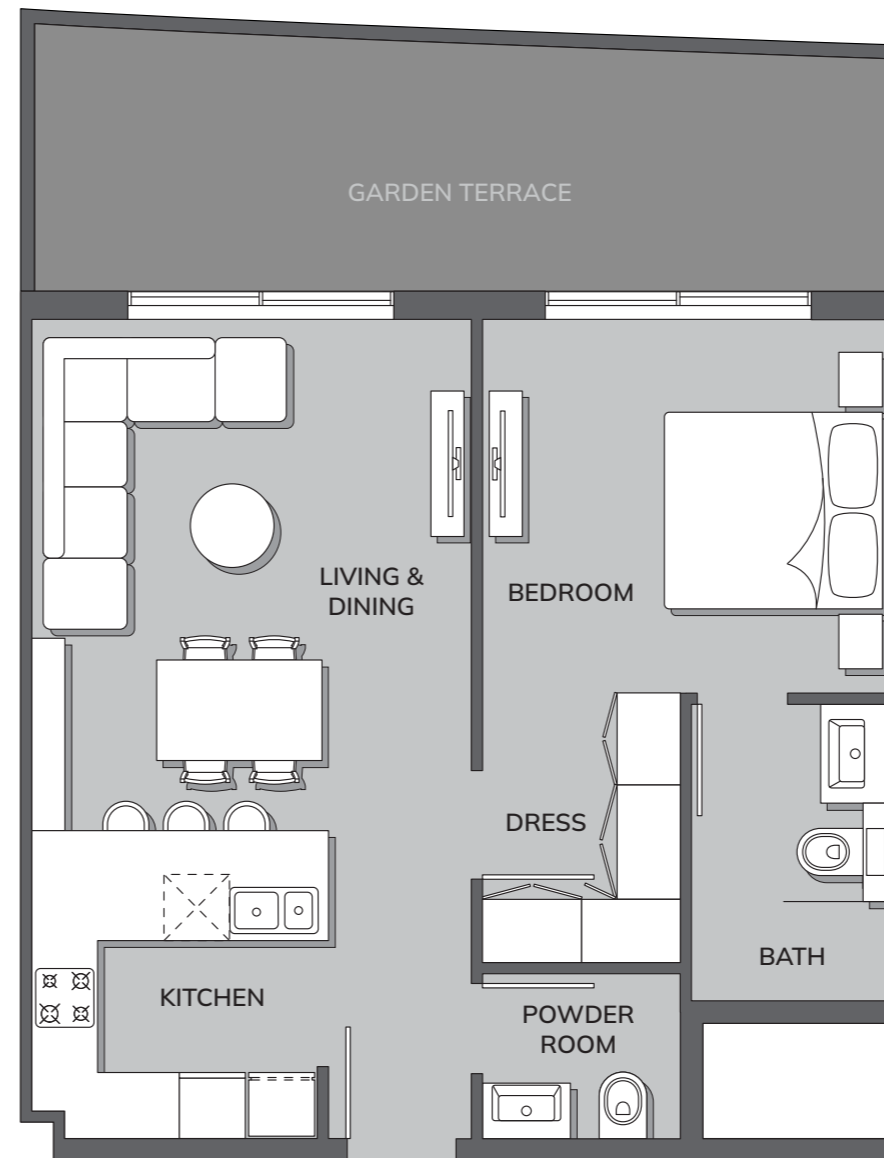

# 1 - BEDROOM, G 0 4

**THE RESIDENCE**  
BY PRESTIGE ONE

Internal Area    External Area

Total Area: 847 ft<sup>2</sup>

All drawings and dimensions are approximate. Drawings are not to scale and are subject to change without notice. The developer reserves the right to make revisions. The units are measured at typical floor in the building and columns may vary in size depending on the floor level. The furnishings and accessories shown are for representation only. The length and width of the Unit and balcony varies depending on which floor and which orientation the unit is located within the building to comply with the building authority regulations. Apartment unit sizes may vary. Actual unit sizes will be reflected on the Sales and Purchase Agreement.