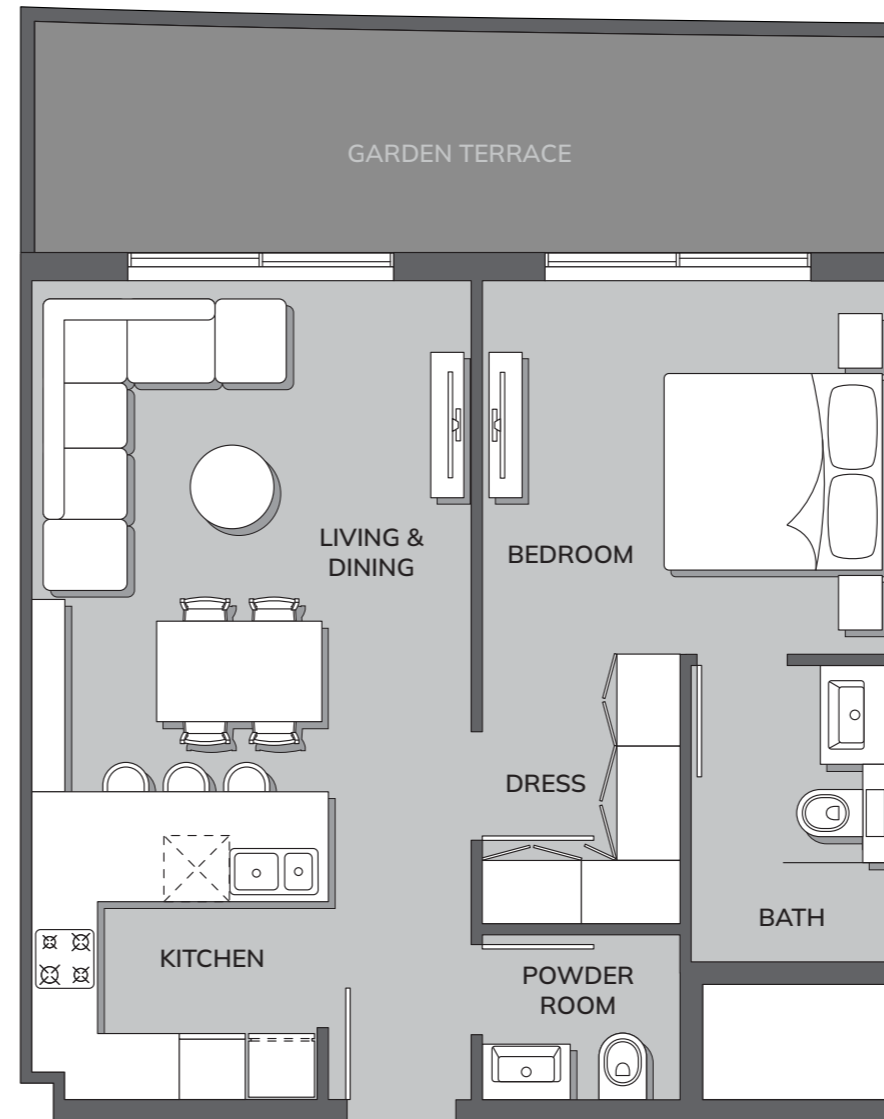

THE RESIDENCE

BY PRESTIGE ONE

1 - BEDROOM, G05

THE RESIDENCE
BY PRESTIGE ONE

Internal Area External Area

Total Area: 821 ft²

All drawings and dimensions are approximate. Drawings are not to scale and are subject to change without notice. The developer reserves the right to make revisions. The units are measured at typical floor in the building and columns may vary in size depending on the floor level. The furnishings and accessories shown are for representation only. The length and width of the Unit and balcony varies depending on which floor and which orientation the unit is located within the building to comply with the building authority regulations. Apartment unit sizes may vary. Actual unit sizes will be reflected on the Sales and Purchase Agreement.