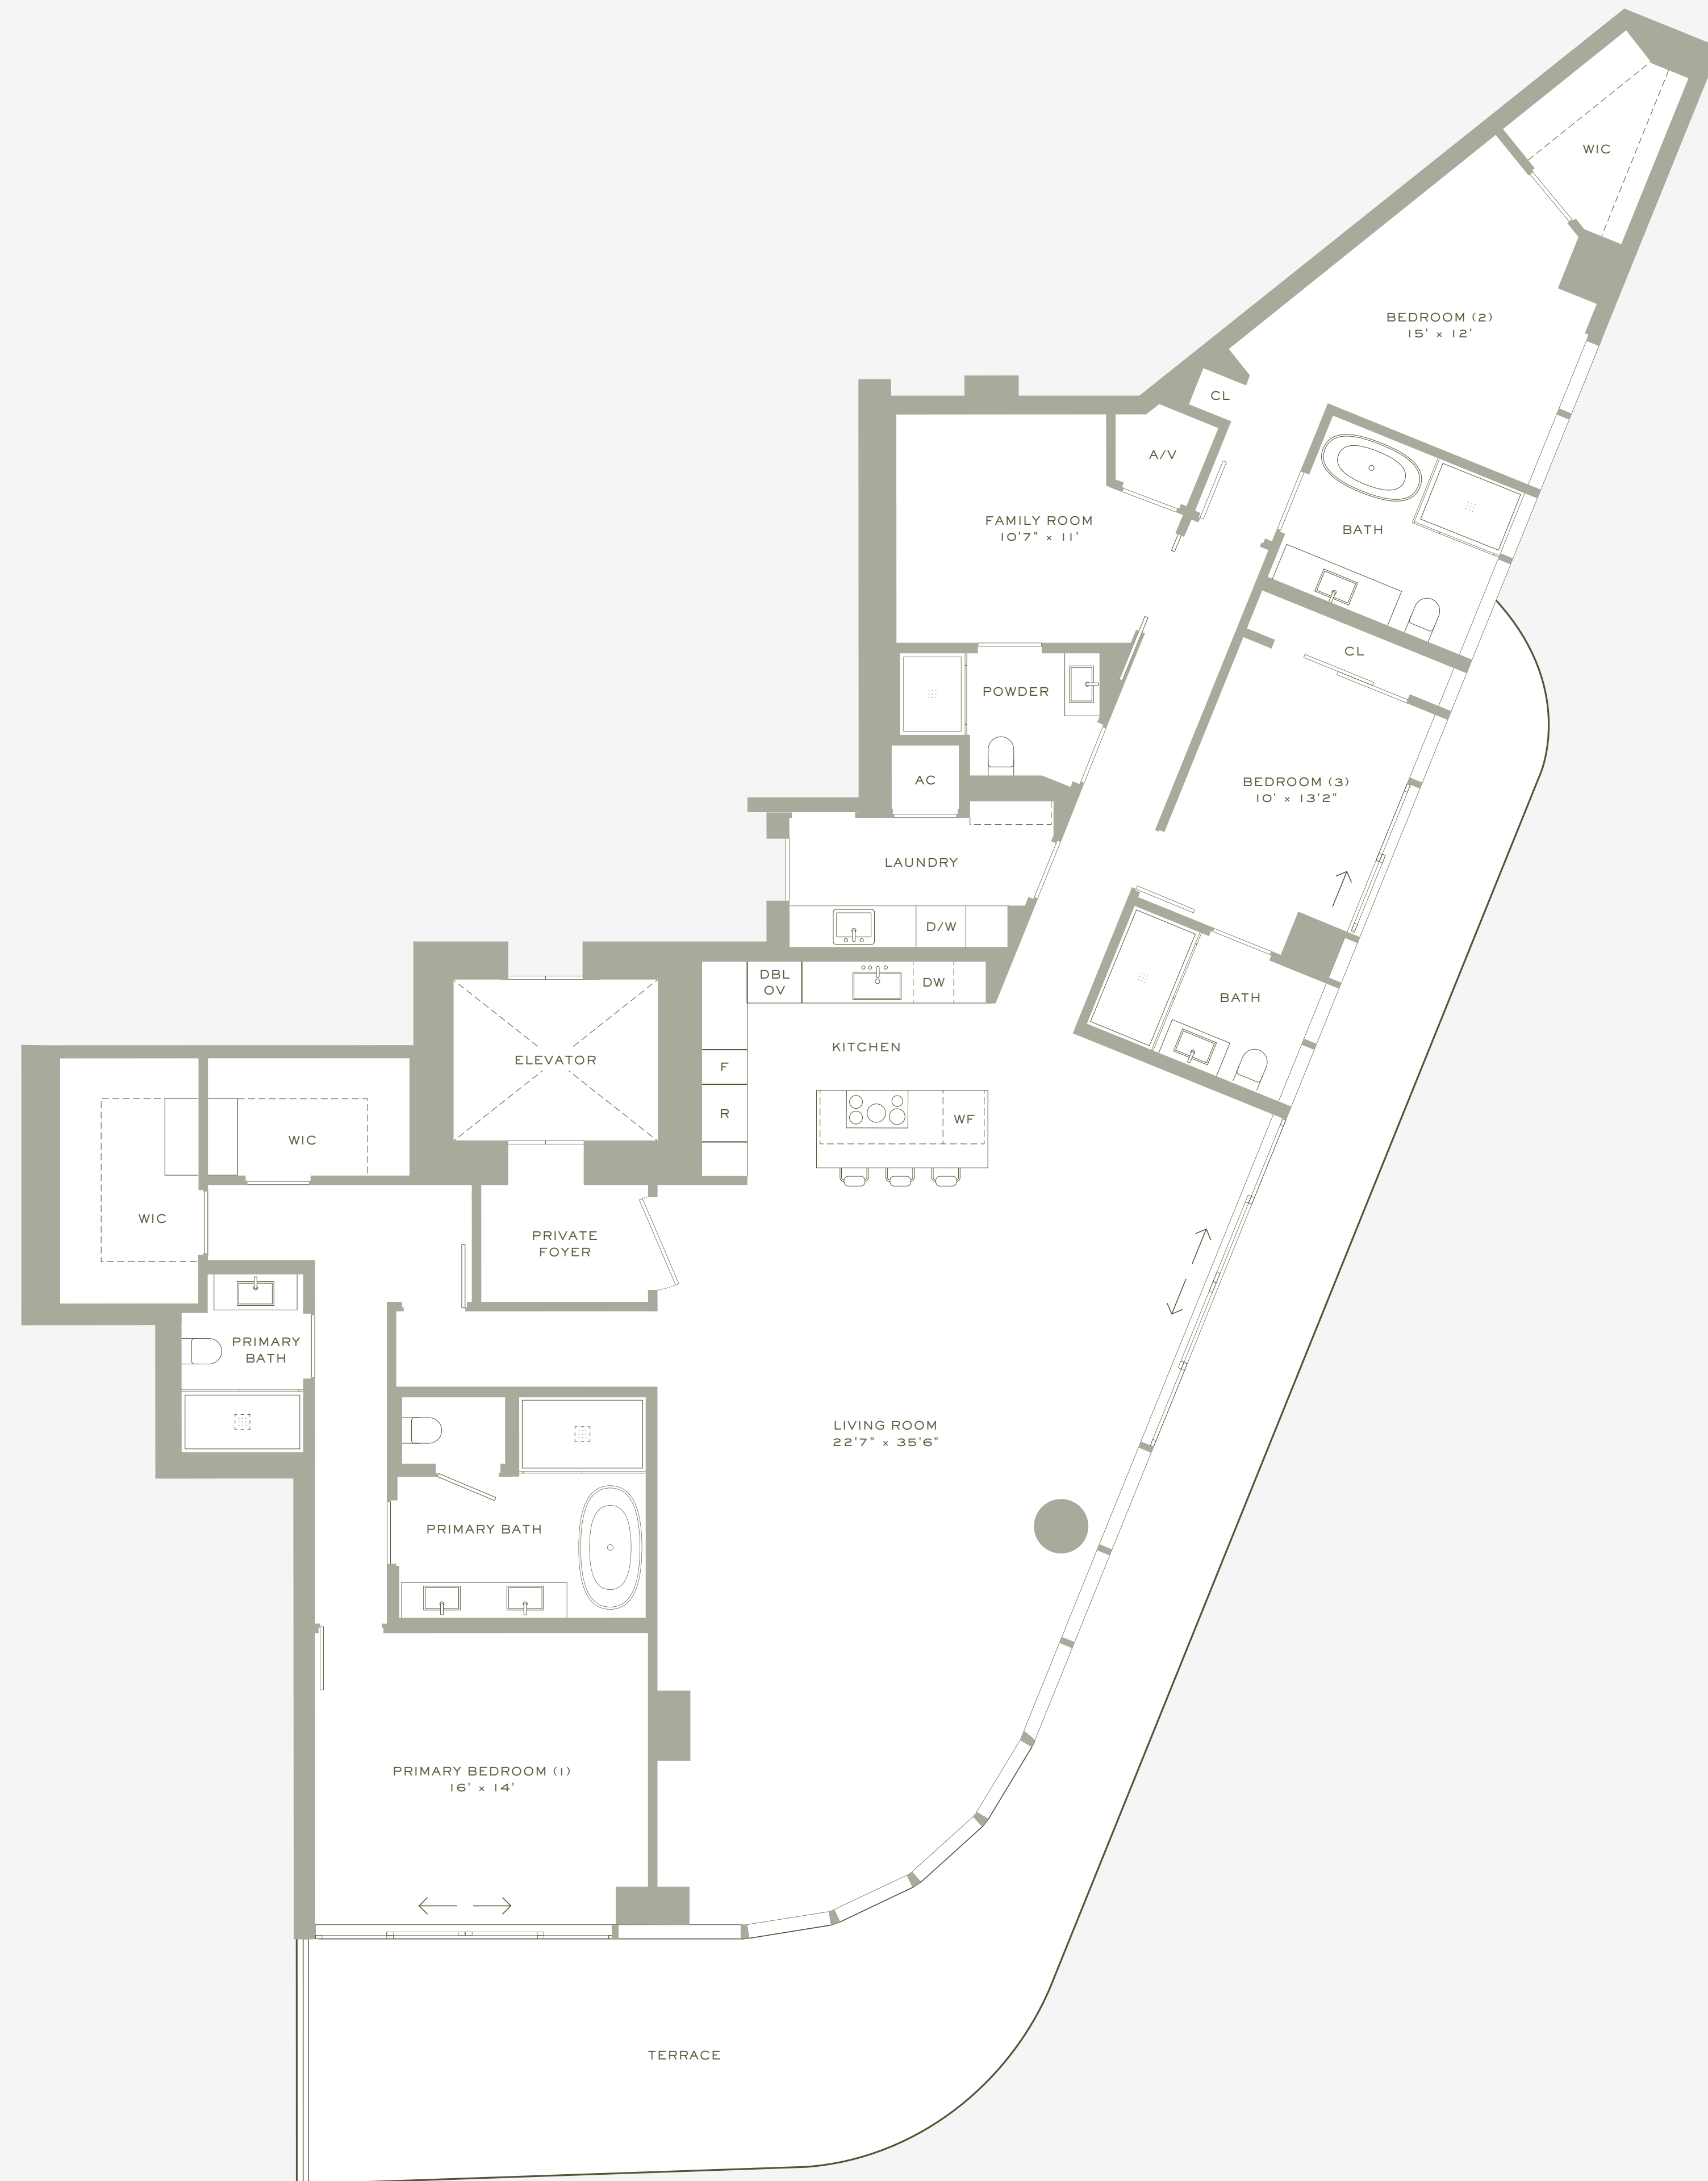

Bay 02

FLOORS 3-5

3 bedrooms

5 bathrooms

Interior 3,030 sf / 281 sm

Exterior 706 sf / 66 sm

Total 3,736 sf / 347 sm

LEGEND

- F: Freezer
- R: Refrigerator
- WF: Wine Fridge
- DW: Dishwasher
- DBL OV: Double Oven
- W/D: Washer or Dryer
- WIC: Walk In Closet
- CL: Closet