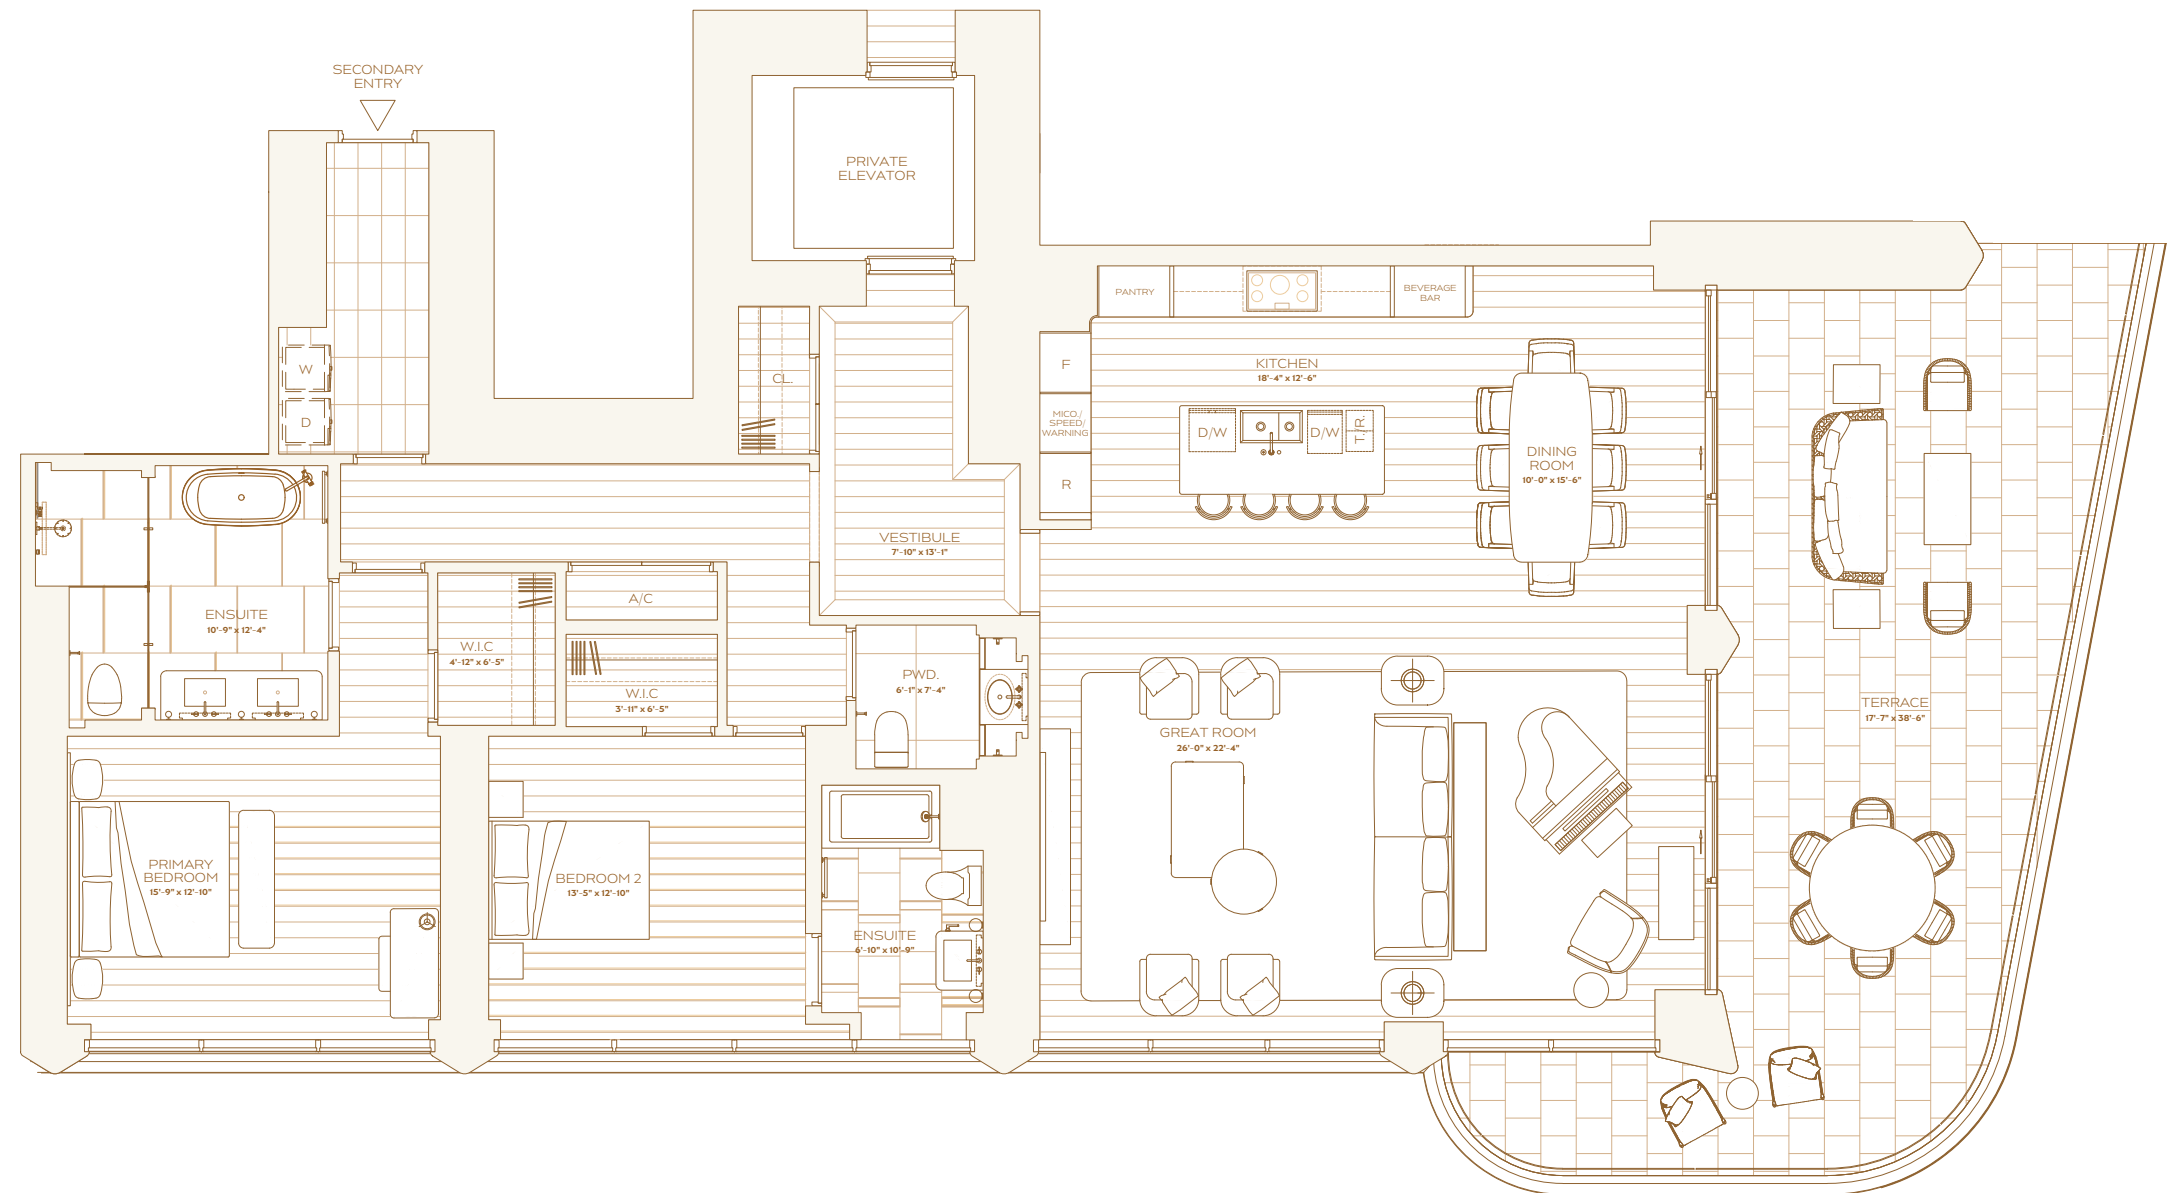

RESIDENCE B LEVEL 8

TWO BEDROOMS
TWO BATHROOMS
POWDER ROOM

INTERIOR
2,217 SQ. FT / 206 SQ. M

EXTERIOR
591 SQ. FT / 55 SQ. M

TOTAL
2,808 SQ. FT / 261 SQ. M

OCEAN