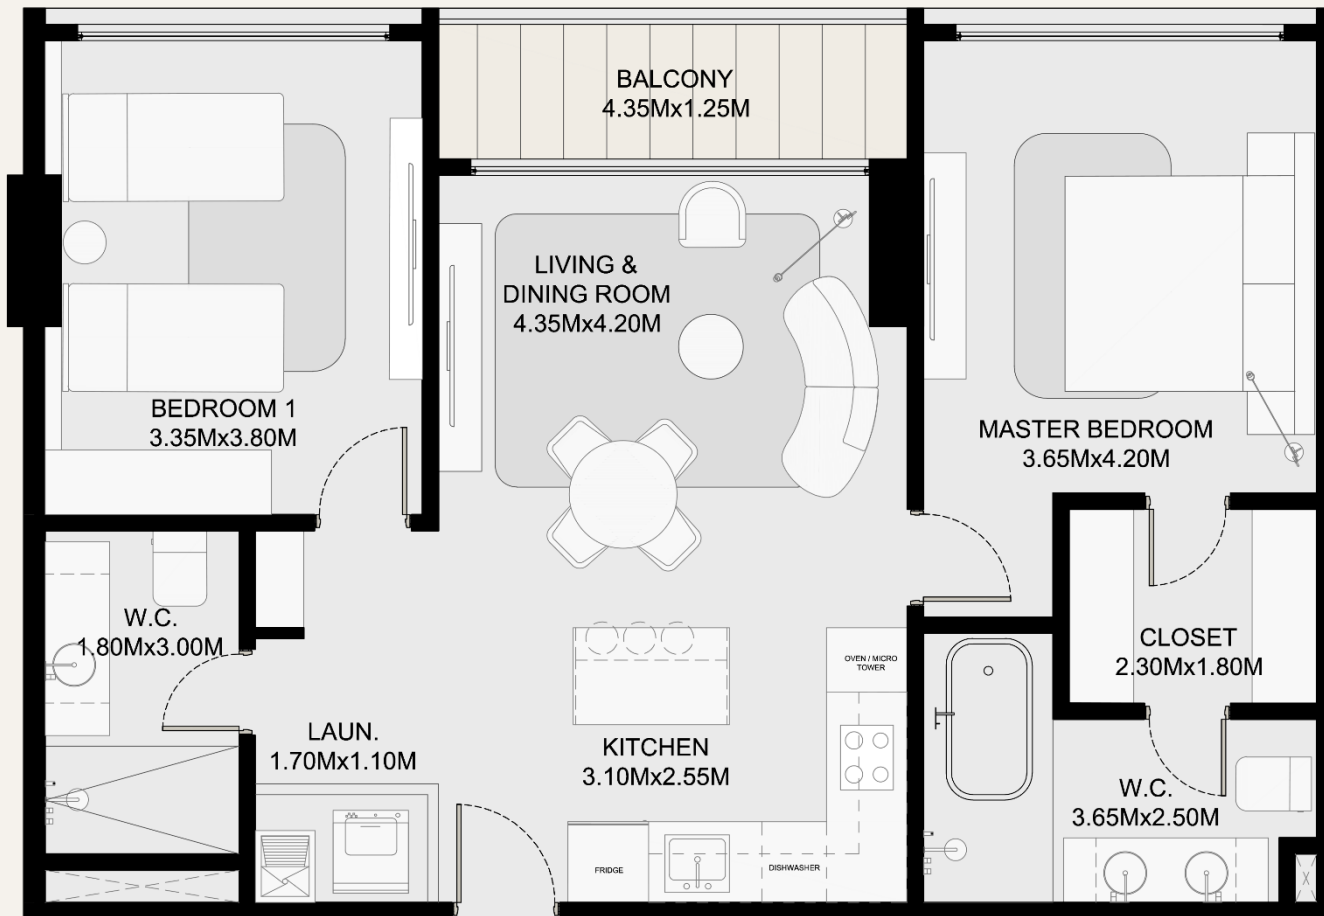

Type B | 166m²

- Apartment Type B 166m² | 2R2.5B
Located at: L2

Type A | 106.29m²

- Apartment Type A 106.29m² | 2R2.5B
Located at: L8@L9

Type A | 108.84m²

- Apartment Type A 108.84m² | 2R2.5B
Located at: L10@L19

Type B | 108.84m²

- Apartment Type B 108.84m² | 2R2.5B
Located at: L8@L19

Type C | 121.95m²

- Apartment Type C 121.95m² | 2R2.5B
Located at: L2

Type D | 103.00m²

- Apartment Type D 103.00m² | 2R2.5B
Located at: L3@L7

Type C | 103.00m²

- Apartment Type D 103.00m² | 2R2.5B
Located at: L8@L19

Type D | 104m²

- Apartment Type D 104m² | 2R2B
Located at: L9@L19
Total units: 1un

Type D | 144.72m²

- Apartment Type D 144.72m² | 3R3.5B
Located at: L9@L19

Type D | 200.77m²

- Apartment Type D 200.77m² | 3R3.5B
Located at: L8

Type E | 104.00m²

- Apartment Type E 104.00m² | 2R2B
Located at: L3@L7

Type F | 69.35m²

- Apartment Type F 69.35m² | 1R1B
Located at: L3@L7