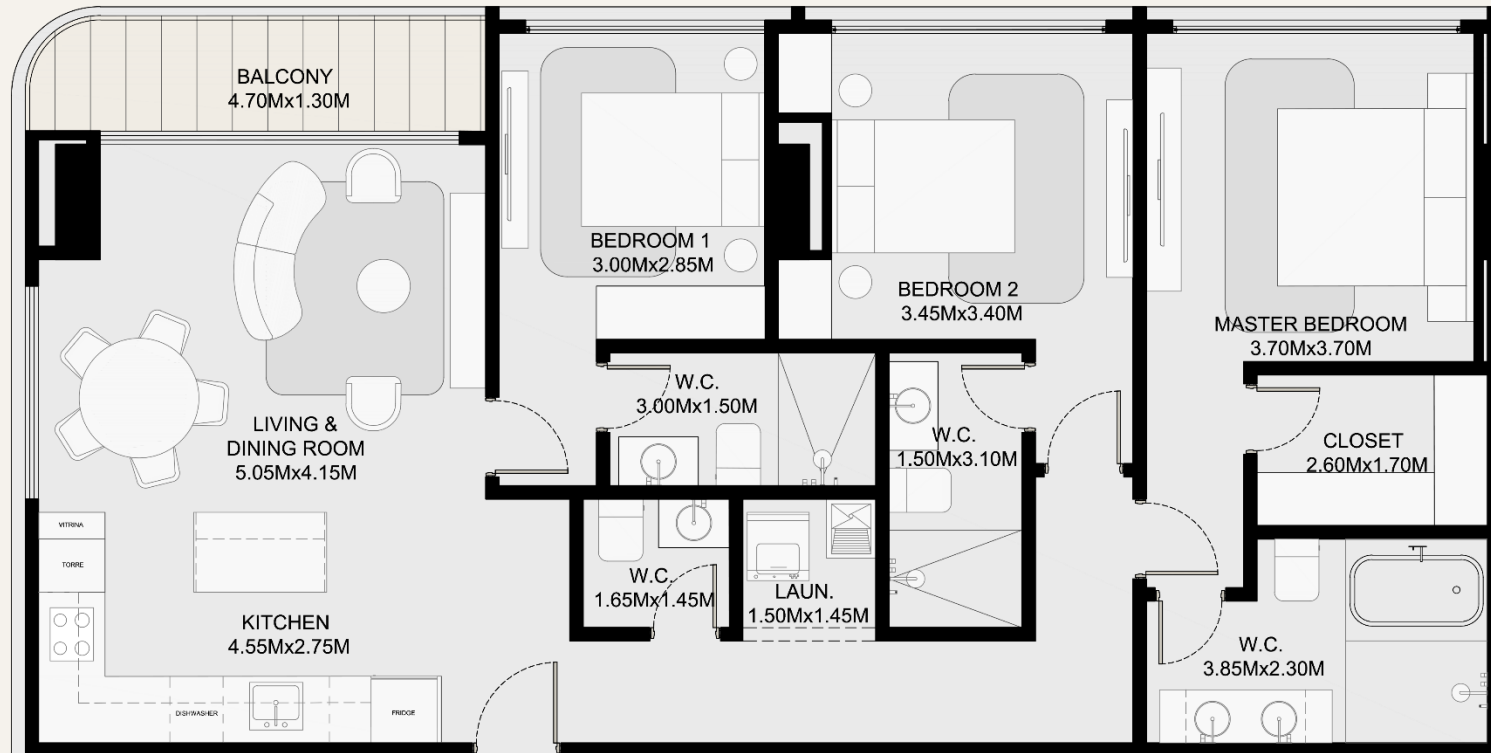

- Apartment Type G 72.85m² | 1R1.5B
Located at: L2@L5

Type A | 106.29m²

- Apartment Type A 106.29m² | 2R2.5B
Located at: L6@L9

Type A | 108.84m²

- Apartment Type A 108.84 m² | 2R2.5B
Located at: L10@L18

Type B | 104.66m²

- Apartment Type B 104.66m² | 2R2B
Located at: L6@L18

Type E | 69.35m²

- Apartment Type E 69.35m² | 1R1B
Located at: L2@L7

Type F | 69.35m²

- Apartment Type F 69.35m² | 1R1B
Located at: L2@L7

Type D | 200.77m²

- Apartment Type D 200.77m² | 3R3.5B
Located at: L8

Type D | 144.72m²

- Apartment Type D 144.72m² | 3R3.5B
Located at: L9@L18

Torre 200

Floor Plans

Type A | 72.85m²

- Apartment Type A 72.85m² | 1R1.5B
Located at: L3@L7

Type B | 66.95m²

- Apartment Type B 66.95m² | 1R1B
Located at: L3@L7

Type C | 72.85m²

- Apartment Type C 72.85m² | 1R1.5B
Located at: L3@L7

Type A | 125.95m²

- Apartment Type A 125.95m² | 2R2.5B
Located at: L2