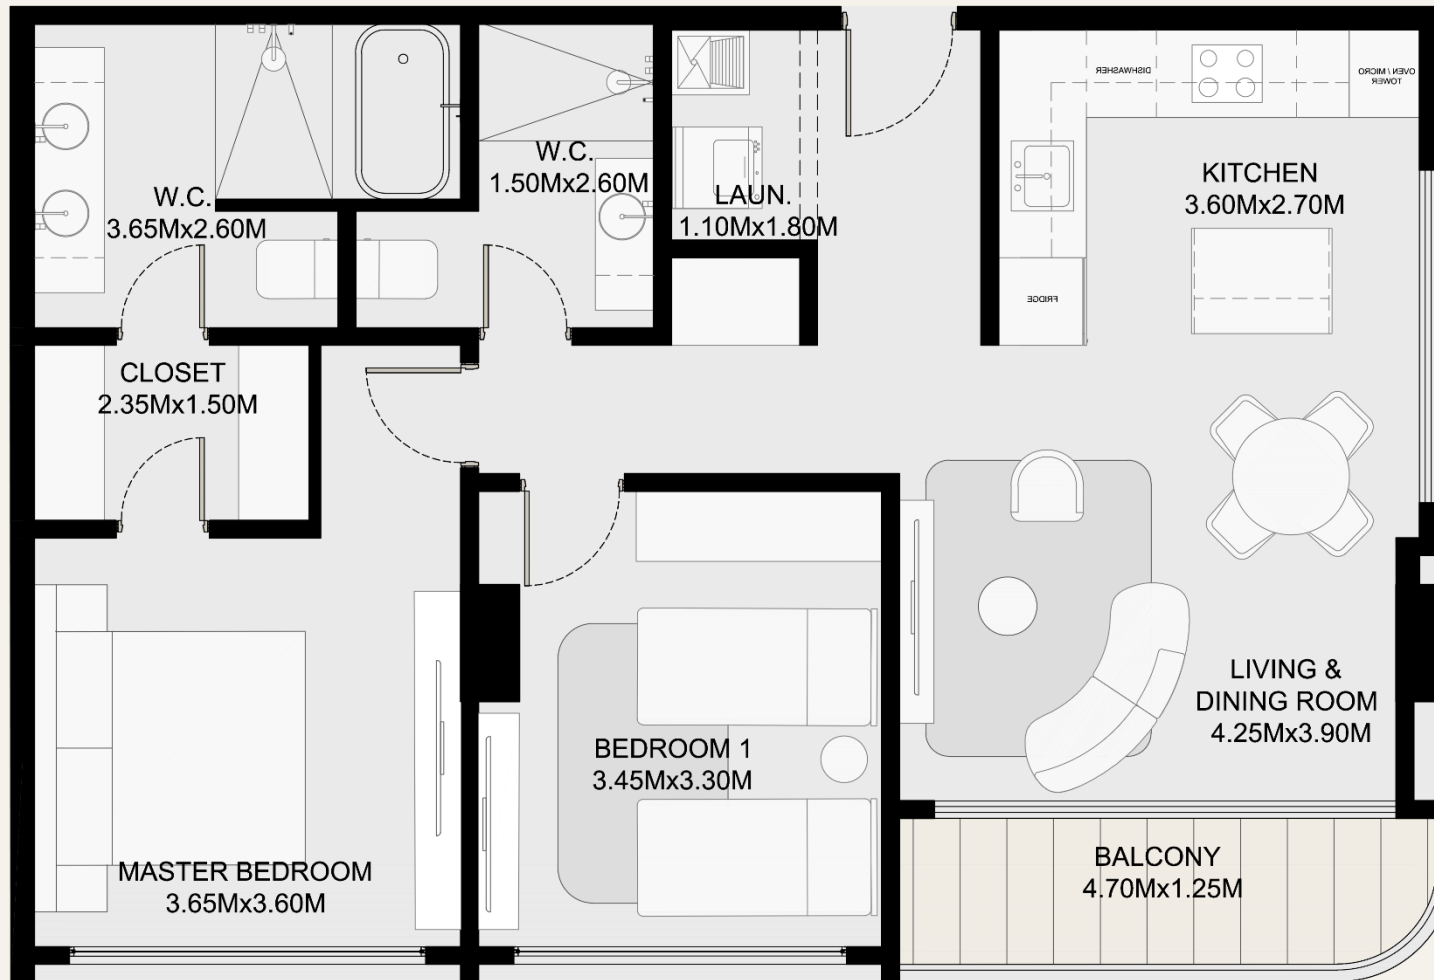

Type B | 68.75m²

- Apartment Type B 68.75m² | 1R1.5B
Located at: L2@L5

Type C | 95m²

- Apartment Type C 95m² | 2R2B
Located at: L2@L18

Type D | 69.35m²

- Apartment Type D 69.35m² | 1R1B
Located at: L2@L7

Type G | 72.85m²

- Apartment Type G 72.85m² | 1R1.5B
Located at: L2@L5

Type A | 106.29m²

- Apartment Type A 106.29m² | 2R2.5B
Located at: L6@L9

Type A | 108.84m²

- Apartment Type A 108.84 m² | 2R2.5B
Located at: L10@L18

Type B | 104.66m²

- Apartment Type B 104.66m² | 2R2B
Located at: L6@L18

Type E | 69.35m²

- Apartment Type E 69.35m² | 1R1B
Located at: L2@L7

Type F | 69.35m²

- Apartment Type F 69.35m² | 1R1B
Located at: L2@L7

Type D | 200.77m²

- Apartment Type D 200.77m² | 3R3.5B
Located at: L8

Type D | 144.72m²

- Apartment Type D 144.72m² | 3R3.5B
Located at: L9@L18

Torre 200

Floor Plans

Type A | 72.85m²

- Apartment Type A 72.85m² | 1R1.5B
Located at: L3@L7