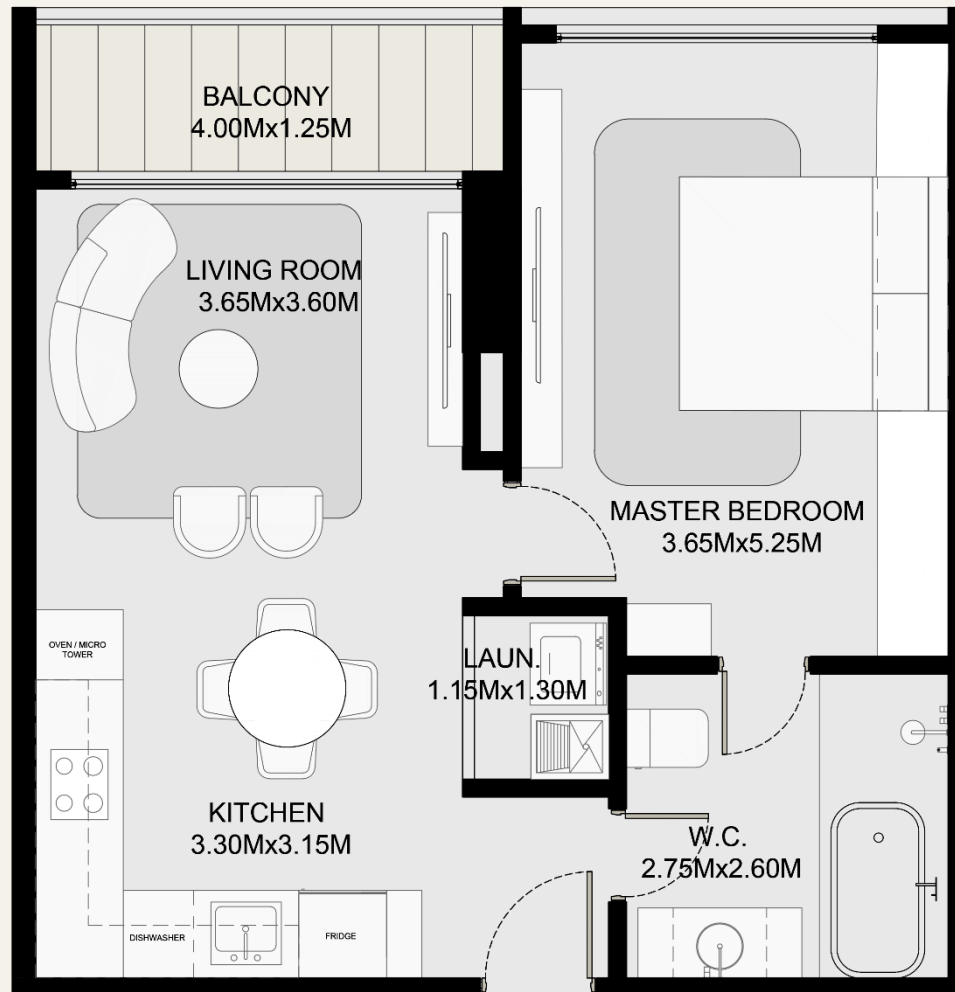

Type B | 166m²

- Apartment Type B 166m² | 2R2.5B
Located at: L2

Type A | 106.29m²

- Apartment Type A 106.29m² | 2R2.5B
Located at: L8@L9

Type A | 108.84m²

- Apartment Type A 108.84m² | 2R2.5B
Located at: L10@L19

Type B | 108.84m²

- Apartment Type B 108.84m² | 2R2.5B
Located at: L8@L19

Type C | 121.95m²

- Apartment Type C 121.95m² | 2R2.5B
Located at: L2

Type D | 103.00m²

- Apartment Type D 103.00m² | 2R2.5B
Located at: L3@L7

Type C | 103.00m²

- Apartment Type D 103.00m² | 2R2.5B
Located at: L8@L19

Type D | 104m²

- Apartment Type D 104m² | 2R2B
Located at: L9@L19
Total units: 1un

Type D | 144.72m²

- Apartment Type D 144.72m² | 3R3.5B
Located at: L9@L19

Type D | 200.77m²

- Apartment Type D 200.77m² | 3R3.5B
Located at: L8

Type E | 104.00m²

- Apartment Type E 104.00m² | 2R2B
Located at: L3@L7

Type F | 69.35m²

- Apartment Type F 69.35m² | 1R1B
Located at: L3@L7