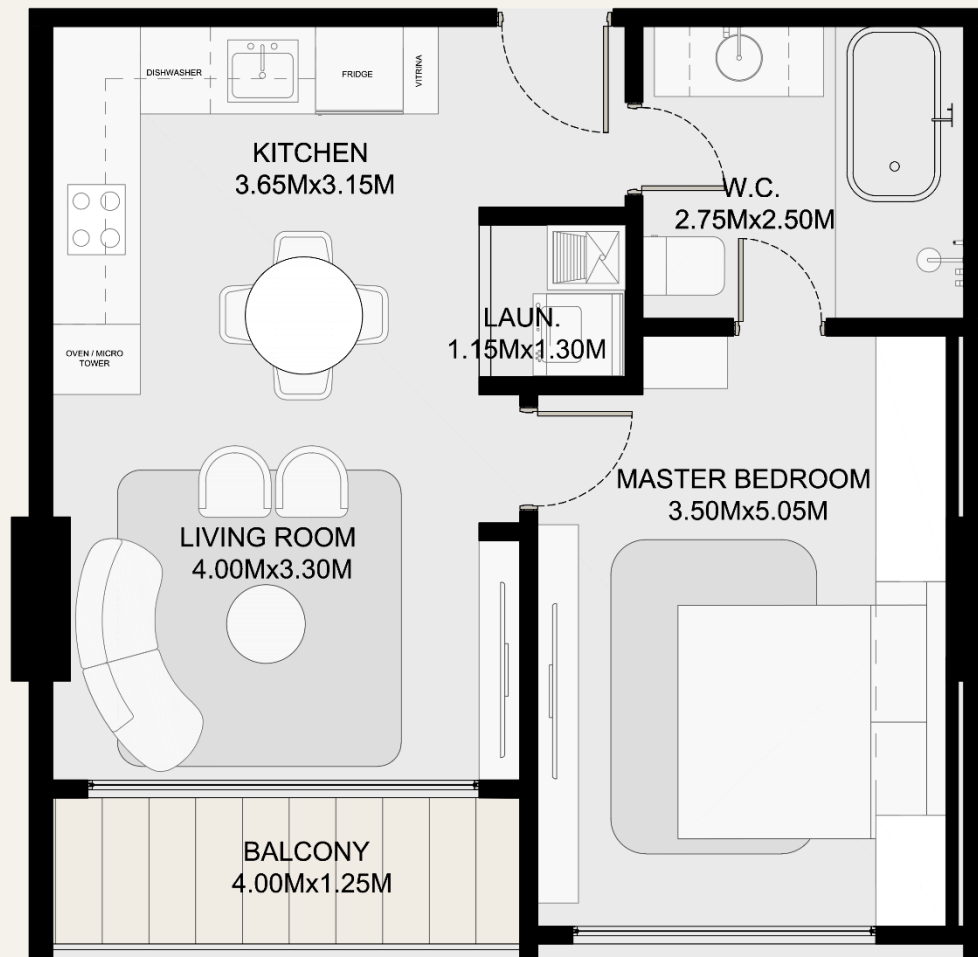

MOVA ^{BY} **B&B**
ITALIA
R E S I D E N C E S

MOVA BY **B&B**
ITALIA
RESIDENCES

Main typologies

FloorPlans

Torre 100

Floor Plans

Type A | 66.95m²

- Apartment Type A 66.95m² | 1R1B
Located at: L2@L5

Type B | 68.75m²

- Apartment Type B 68.75m² | 1R1.5B
Located at: L2@L5

Type C | 95m²

- Apartment Type C 95m² | 2R2B
Located at: L2@L18

Type D | 69.35m²

- Apartment Type D 69.35m² | 1R1B
Located at: L2@L7

Type G | 72.85m²

- Apartment Type G 72.85m² | 1R1.5B
Located at: L2@L5

Type A | 106.29m²

- Apartment Type A 106.29m² | 2R2.5B
Located at: L6@L9

Type A | 108.84m²

- Apartment Type A 108.84 m² | 2R2.5B
Located at: L10@L18

Type B | 104.66m²

- Apartment Type D 200.77m² | 3R3.5B
Located at: L8

Type D | 144.72m²

- Apartment Type D 144.72m² | 3R3.5B
Located at: L9@L18

Torre 200

Floor Plans

Type A | 72.85m²

- Apartment Type A 72.85m² | 1R1.5B
Located at: L3@L7