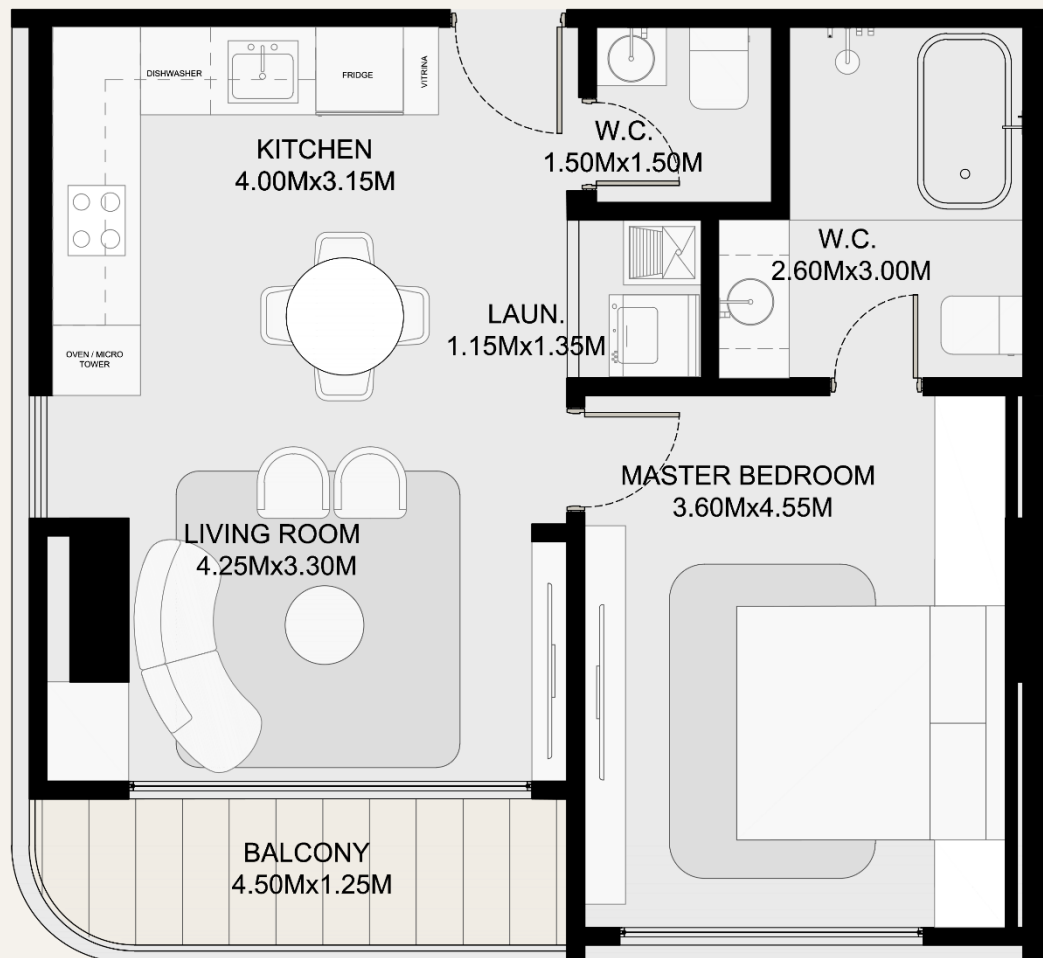

MOVA ^{BY} **B&B**
ITALIA
R E S I D E N C E S

MOVA BY **B&B**
ITALIA
RESIDENCES

Main typologies

FloorPlans

Torre 100

Floor Plans

Type A | 66.95m²

- Apartment Type A 66.95m² | 1R1B
Located at: L2@L5

Type B | 68.75m²

- Apartment Type B 68.75m² | 1R1.5B
Located at: L2@L5

Type C | 95m²

- Apartment Type C 95m² | 2R2B
Located at: L2@L18

Type D | 69.35m²

- Apartment Type D 69.35m² | 1R1B
Located at: L2@L7

Type G | 72.85m²

- Apartment Type G 72.85m² | 1R1.5B
Located at: L2@L5

Type A | 106.29m²

- Apartment Type A 106.29m² | 2R2.5B
Located at: L6@L9

Type A | 108.84m²

- Apartment Type A 108.84 m² | 2R2.5B
Located at: L10@L18

Type B | 104.66m²

- Apartment Type B 104.66m² | 2R2B
Located at: L6@L18

Type E | 69.35m²

- Apartment Type E 69.35m² | 1R1B
Located at: L2@L7

Type F | 69.35m²

- Apartment Type F 69.35m² | 1R1B
Located at: L2@L7

Type D | 200.77m²