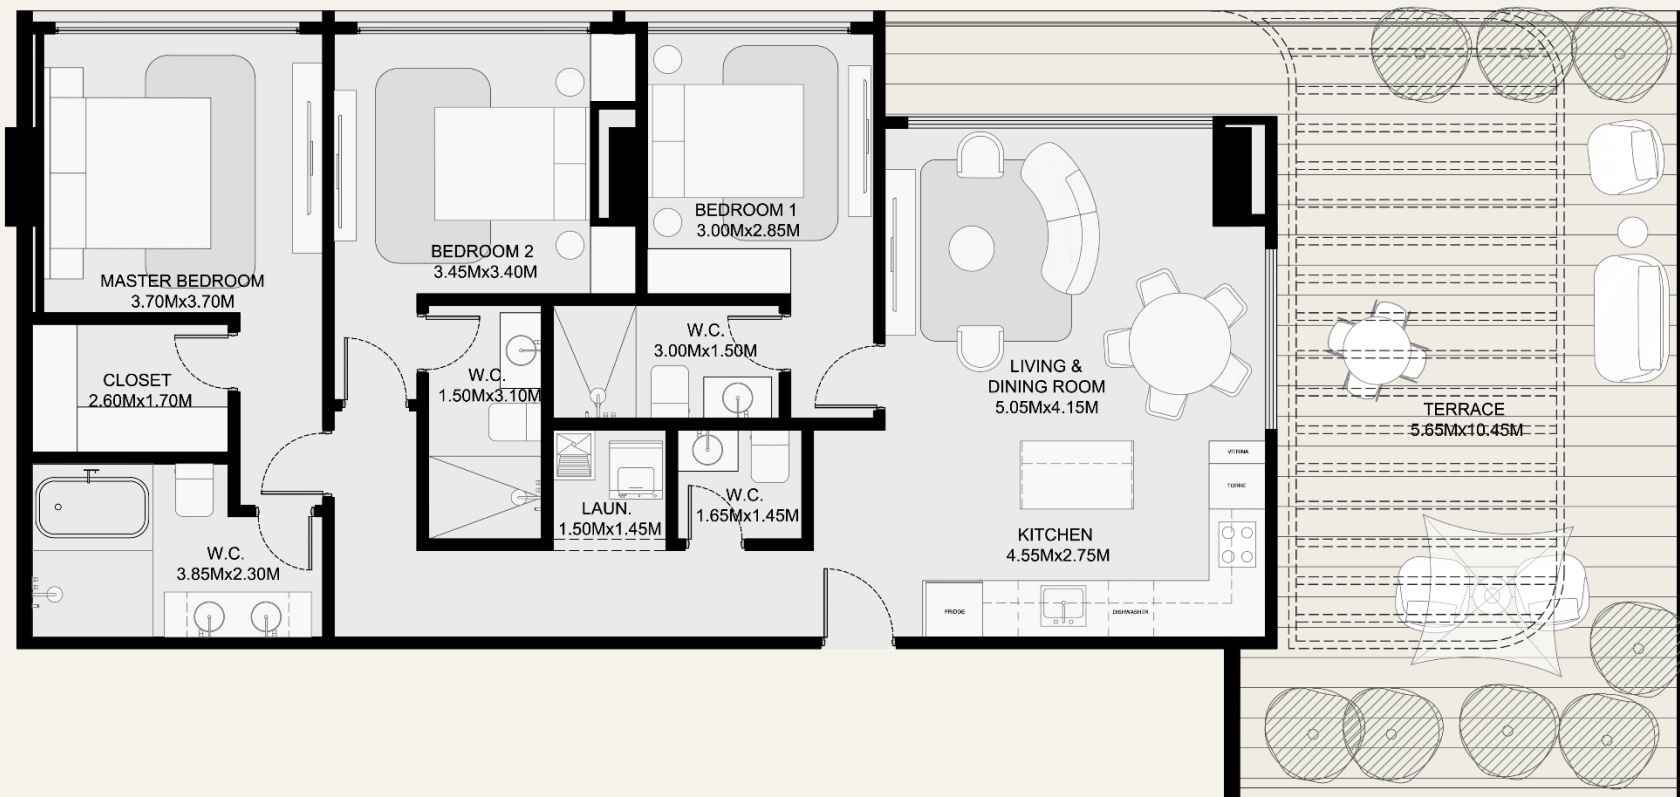

Type B | 166m²

- Apartment Type B 166m² | 2R2.5B
Located at: L2

Type A | 106.29m²

- Apartment Type A 106.29m² | 2R2.5B
Located at: L8@L9

Type A | 108.84m²

- Apartment Type A 108.84m² | 2R2.5B
Located at: L10@L19

Type B | 108.84m²

- Apartment Type B 108.84m² | 2R2.5B
Located at: L8@L19

Type C | 121.95m²

- Apartment Type C 121.95m² | 2R2.5B
Located at: L2

Type D | 103.00m²

- Apartment Type D 103.00m² | 2R2.5B
Located at: L3@L7

Type C | 103.00m²

- Apartment Type D 103.00m² | 2R2.5B
Located at: L8@L19

Type D | 104m²

- Apartment Type D 104m² | 2R2B
Located at: L9@L19
Total units: 1un

Type D | 144.72m²

- Apartment Type D 144.72m² | 3R3.5B
Located at: L9@L19

Type D | 200.77m²

- Apartment Type D 200.77m² | 3R3.5B
Located at: L8

Type E | 104.00m²

- Apartment Type E 104.00m² | 2R2B
Located at: L3@L7

Type F | 69.35m²

- Apartment Type F 69.35m² | 1R1B
Located at: L3@L7