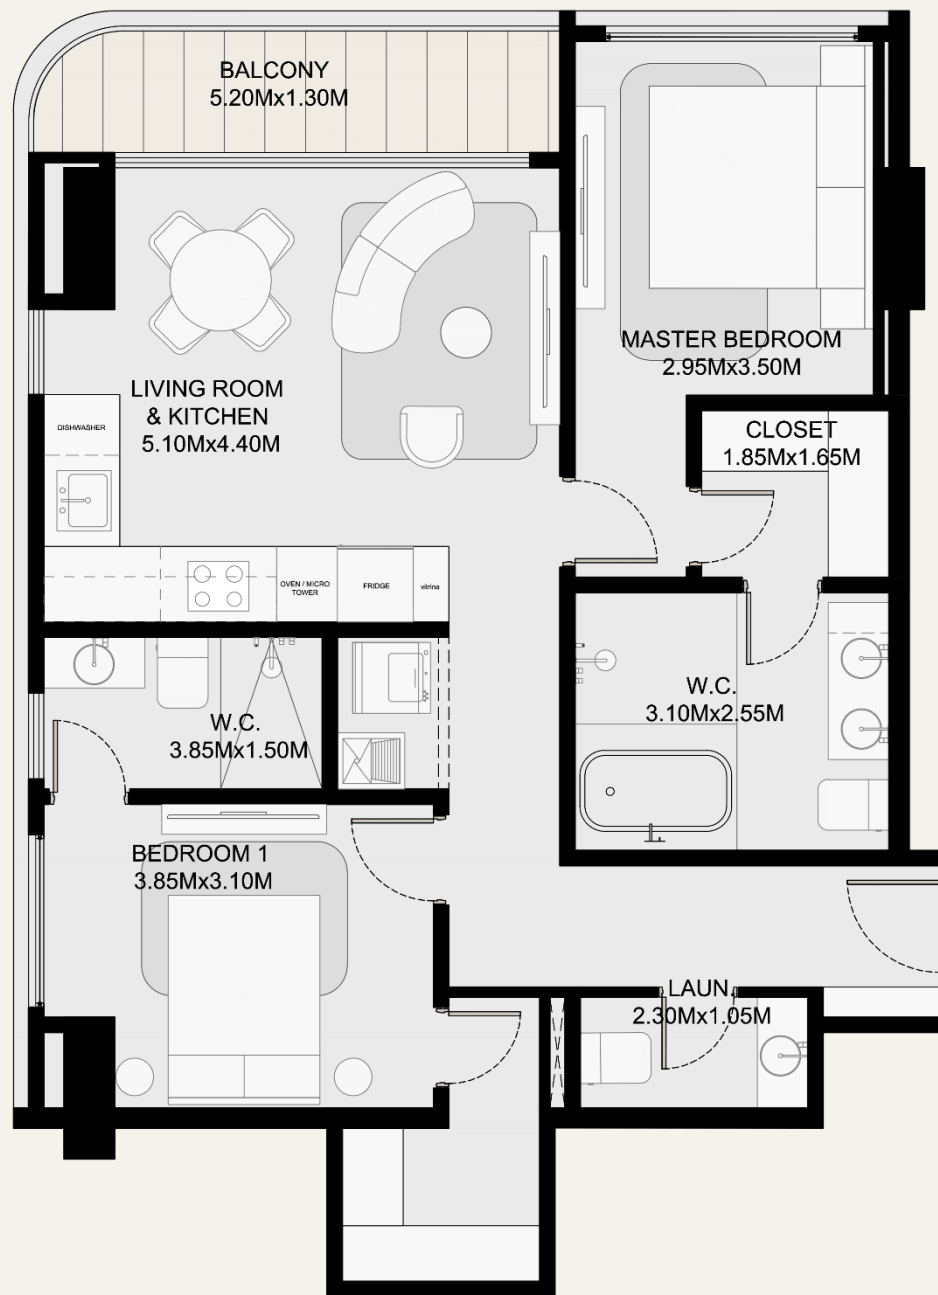

Type B | 166m²

- Apartment Type B 166m² | 2R2.5B
Located at: L2

Type A | 106.29m²

- Apartment Type A 106.29m² | 2R2.5B
Located at: L8@L9

Type A | 108.84m²

- Apartment Type A 108.84m² | 2R2.5B
Located at: L10@L19

Type B | 108.84m²

- Apartment Type B 108.84m² | 2R2.5B
Located at: L8@L19

Type C | 121.95m²

- Apartment Type C 121.95m² | 2R2.5B
Located at: L2

Type D | 103.00m²

- Apartment Type D 103.00m² | 2R2.5B
Located at: L3@L7

Type C | 103.00m²

- Apartment Type D 103.00m² | 2R2.5B
Located at: L8@L19

Type D | 104m²

- Apartment Type D 104m² | 2R2B
Located at: L9@L19
Total units: 1un

Type D | 144.72m²

- Apartment Type D 144.72m² | 3R3.5B
Located at: L9@L19

Type D | 200.77m²

- Apartment Type D 200.77m² | 3R3.5B
Located at: L8

Type E | 104.00m²

- Apartment Type E 104.00m² | 2R2B
Located at: L3@L7

Type F | 69.35m²

- Apartment Type F 69.35m² | 1R1B
Located at: L3@L7