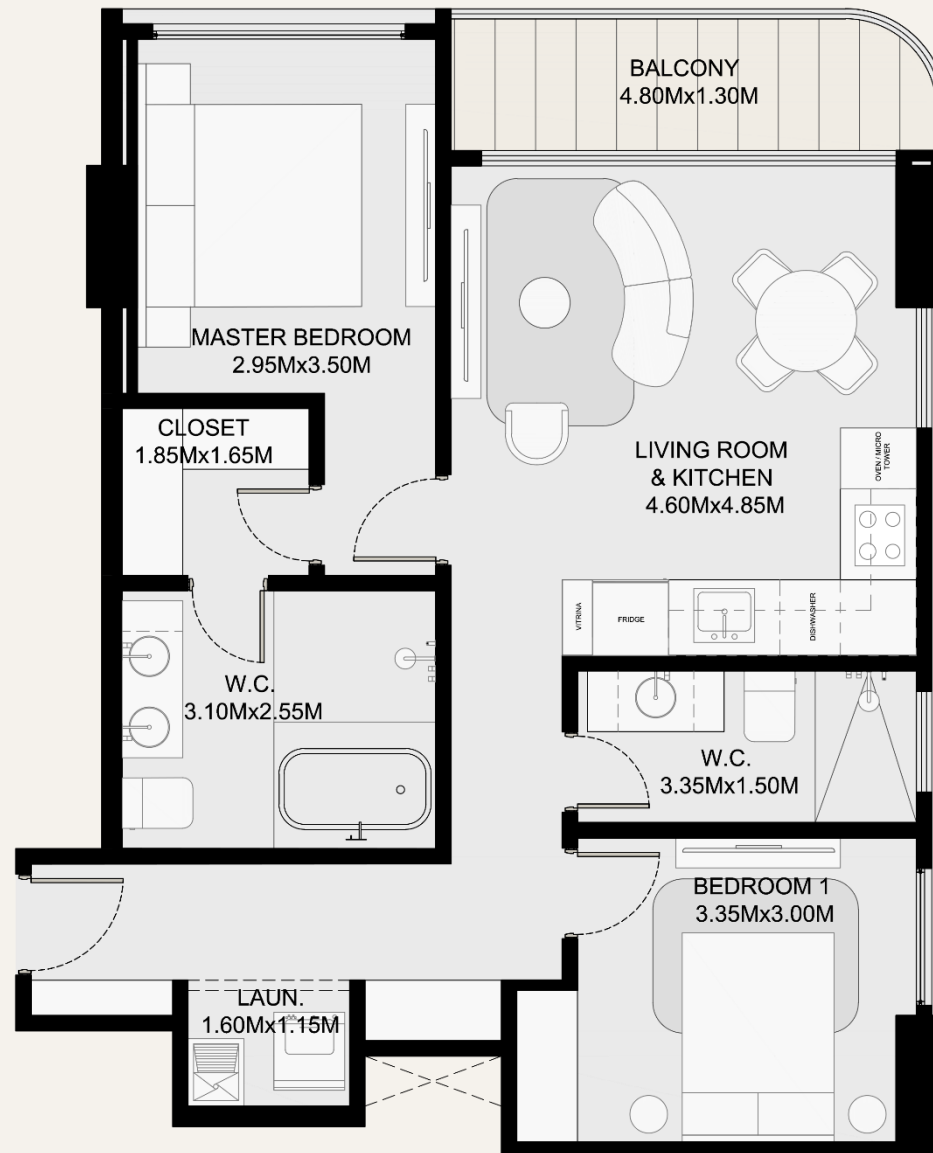

MOVA ^{BY} **B&B**
ITALIA
R E S I D E N C E S

MOVA BY **B&B**
ITALIA
RESIDENCES

Main typologies

FloorPlans

Torre 100

Floor Plans

Type A | 66.95m²

- Apartment Type A 66.95m² | 1R1B
Located at: L2@L5

Type B | 68.75m²

- Apartment Type B 68.75m² | 1R1.5B
Located at: L2@L5

Type C | 95m²

- Apartment Type C 95m² | 2R2B
Located at: L2@L18

Type D | 69.35m²

- Apartment Type D 69.35m² | 1R1B
Located at: L2@L7

Type G | 72.85m²

- Apartment Type G 72.85m² | 1R1.5B
Located at: L2@L5

Type A | 106.29m²

- Apartment Type A 106.29m² | 2R2.5B
Located at: L6@L9

Type A | 108.84m²

- Apartment Type A 108.84 m² | 2R2.5B
Located at: L10@L18

Type B | 104.66m²

Type C | 103.00m²

- Apartment Type D 103.00m² | 2R2.5B
Located at: L8@L19

Type D | 104m²

- Apartment Type D 104m² | 2R2B
Located at: L9@L19
Total units: 1un

Type D | 144.72m²

- Apartment Type D 144.72m² | 3R3.5B
Located at: L9@L19