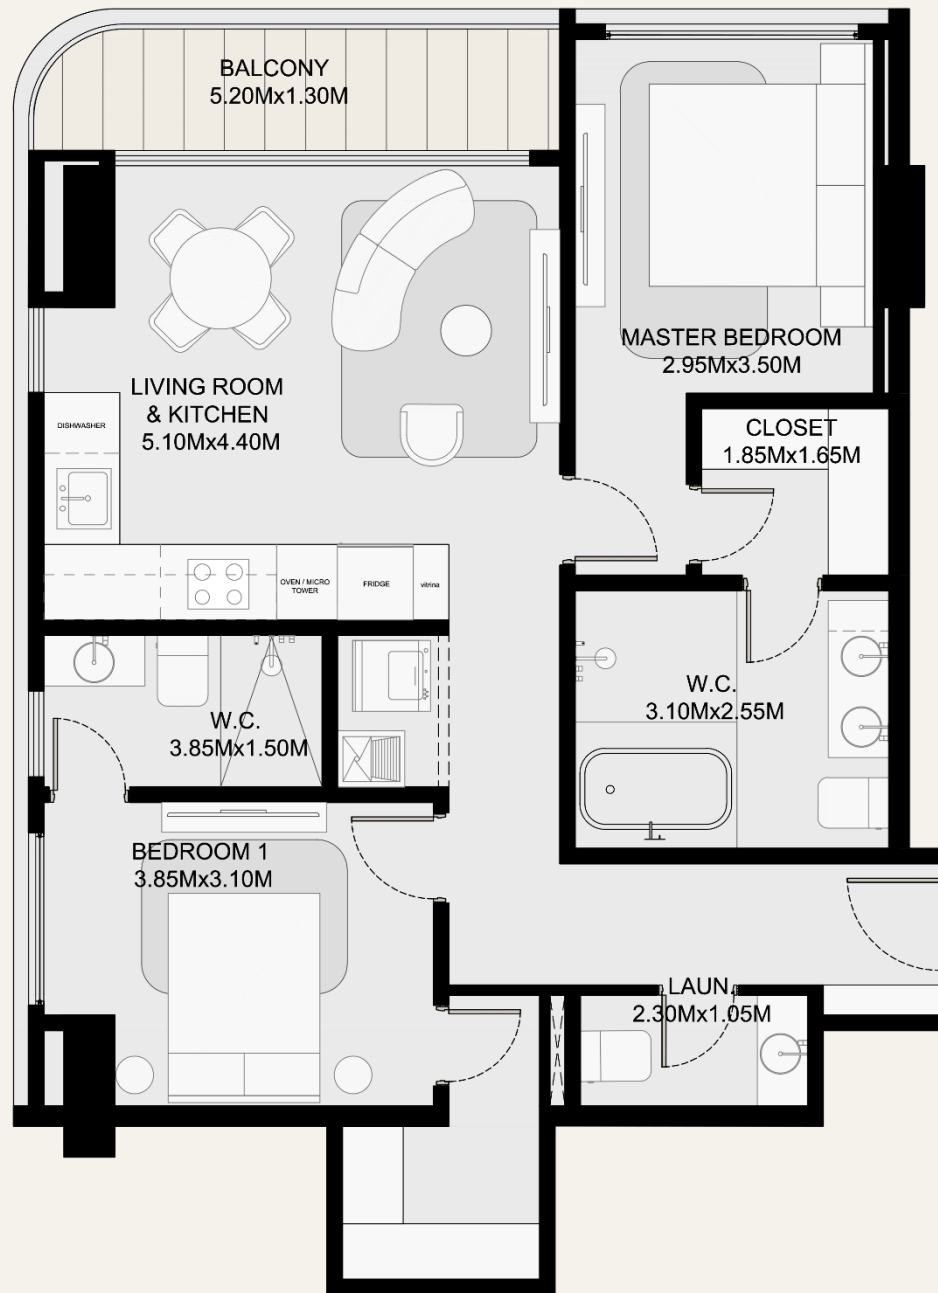

Type B | 166m²

- Apartment Type B 166m² | 2R2.5B
Located at: L2

Type A | 106.29m²

- Apartment Type A 106.29m² | 2R2.5B
Located at: L8@L9

Type A | 108.84m²

- Apartment Type A 108.84m² | 2R2.5B
Located at: L10@L19

Type B | 108.84m²

- Apartment Type B 108.84m² | 2R2.5B
Located at: L8@L19

Type C | 121.95m²

- Apartment Type C 121.95m² | 2R2.5B
Located at: L2

Type D | 103.00m²

- Apartment Type D 103.00m² | 2R2.5B
Located at: L3@L7

Type C | 103.00m²

- Apartment Type D 103.00m² | 2R2.5B
Located at: L8@L19

Type D | 104m²

- Apartment Type D 104m² | 2R2B
Located at: L9@L19
Total units: 1un

Type D | 144.72m²

- Apartment Type D 144.72m² | 3R3.5B
Located at: L9@L19

Type D | 200.77m²

- Apartment Type D 200.77m² | 3R3.5B
Located at: L8

Type E | 104.00m²

- Apartment Type E 104.00m² | 2R2B
Located at: L3@L7

Type F | 69.35m²

- Apartment Type F 69.35m² | 1R1B
Located at: L3@L7