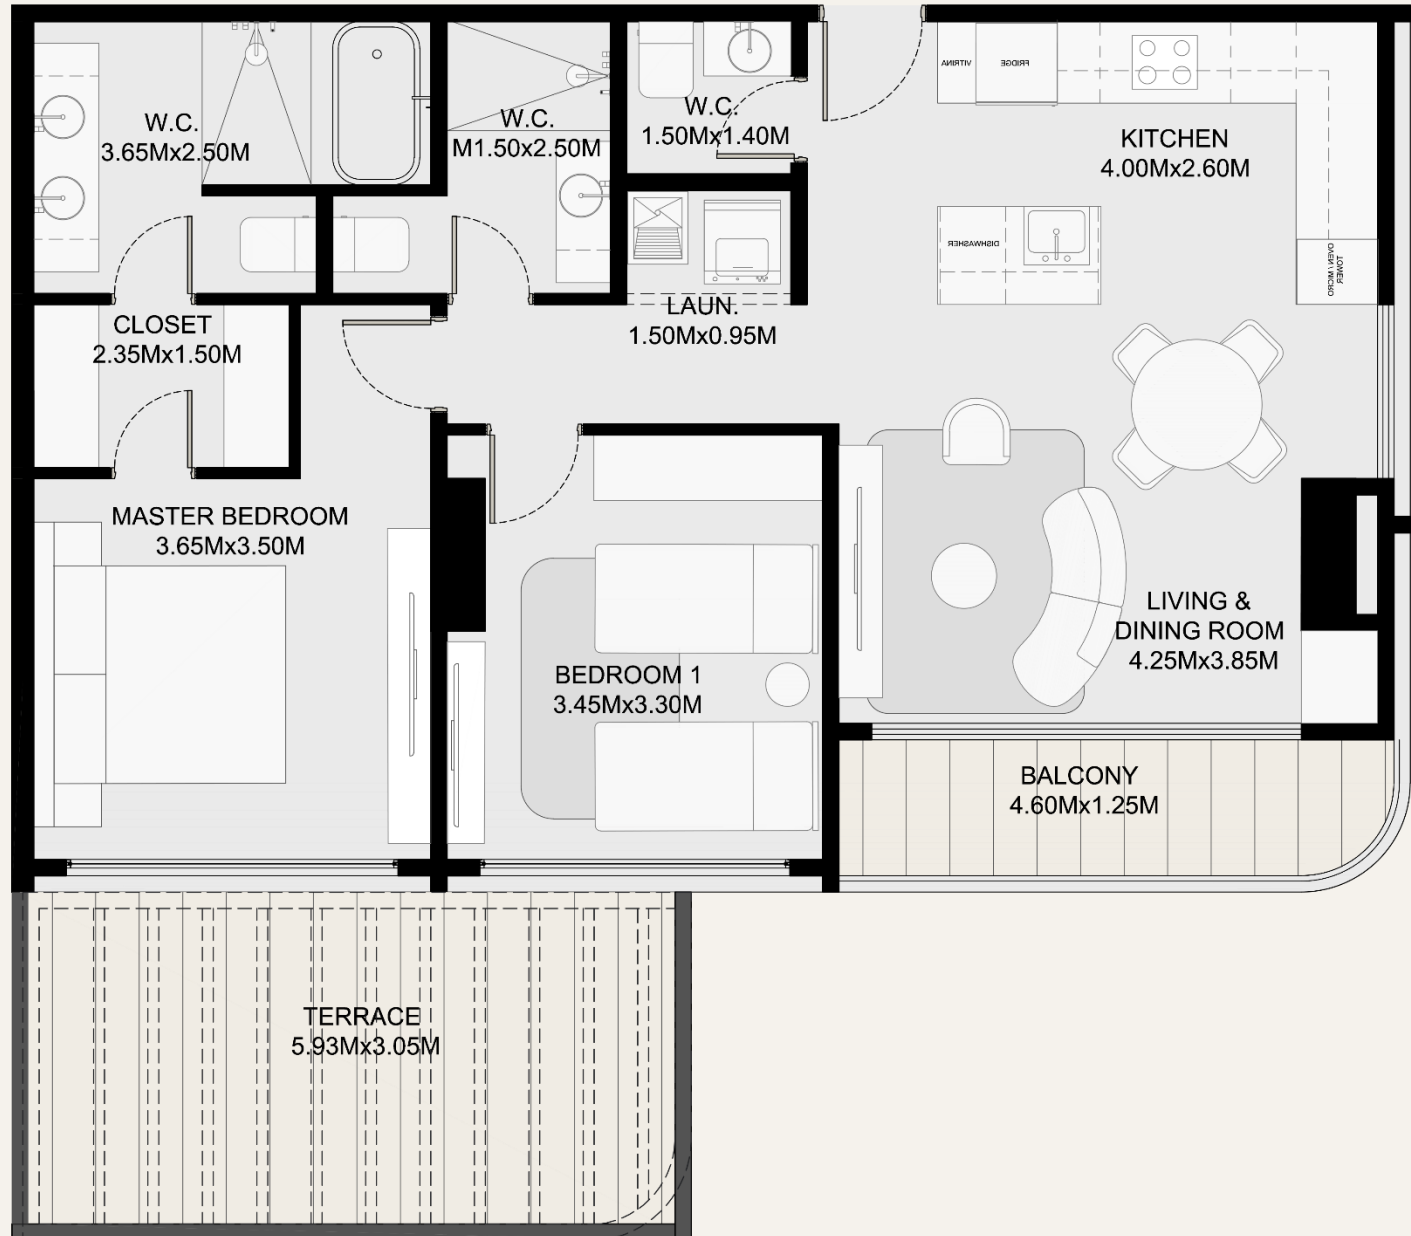

- Apartment Type D 200.77m² | 3R3.5B
Located at: L8

Type D | 144.72m²

- Apartment Type D 144.72m² | 3R3.5B
Located at: L9@L18

Torre 200

Floor Plans

Type A | 72.85m²

- Apartment Type A 72.85m² | 1R1.5B
Located at: L3@L7

Type B | 66.95m²

- Apartment Type B 66.95m² | 1R1B
Located at: L3@L7

Type C | 72.85m²

- Apartment Type C 72.85m² | 1R1.5B
Located at: L3@L7

Type A | 125.95m²

- Apartment Type A 125.95m² | 2R2.5B
Located at: L2

Type B | 166m²

- Apartment Type B 166m² | 2R2.5B
Located at: L2

Type A | 106.29m²

- Apartment Type A 106.29m² | 2R2.5B
Located at: L8@L9

Type A | 108.84m²

- Apartment Type A 108.84m² | 2R2.5B
Located at: L10@L19

Type B | 108.84m²

- Apartment Type B 108.84m² | 2R2.5B
Located at: L8@L19

Type C | 121.95m²

- Apartment Type C 121.95m² | 2R2.5B
Located at: L2

Type D | 103.00m²

- Apartment Type D 103.00m² | 2R2.5B
Located at: L3@L7