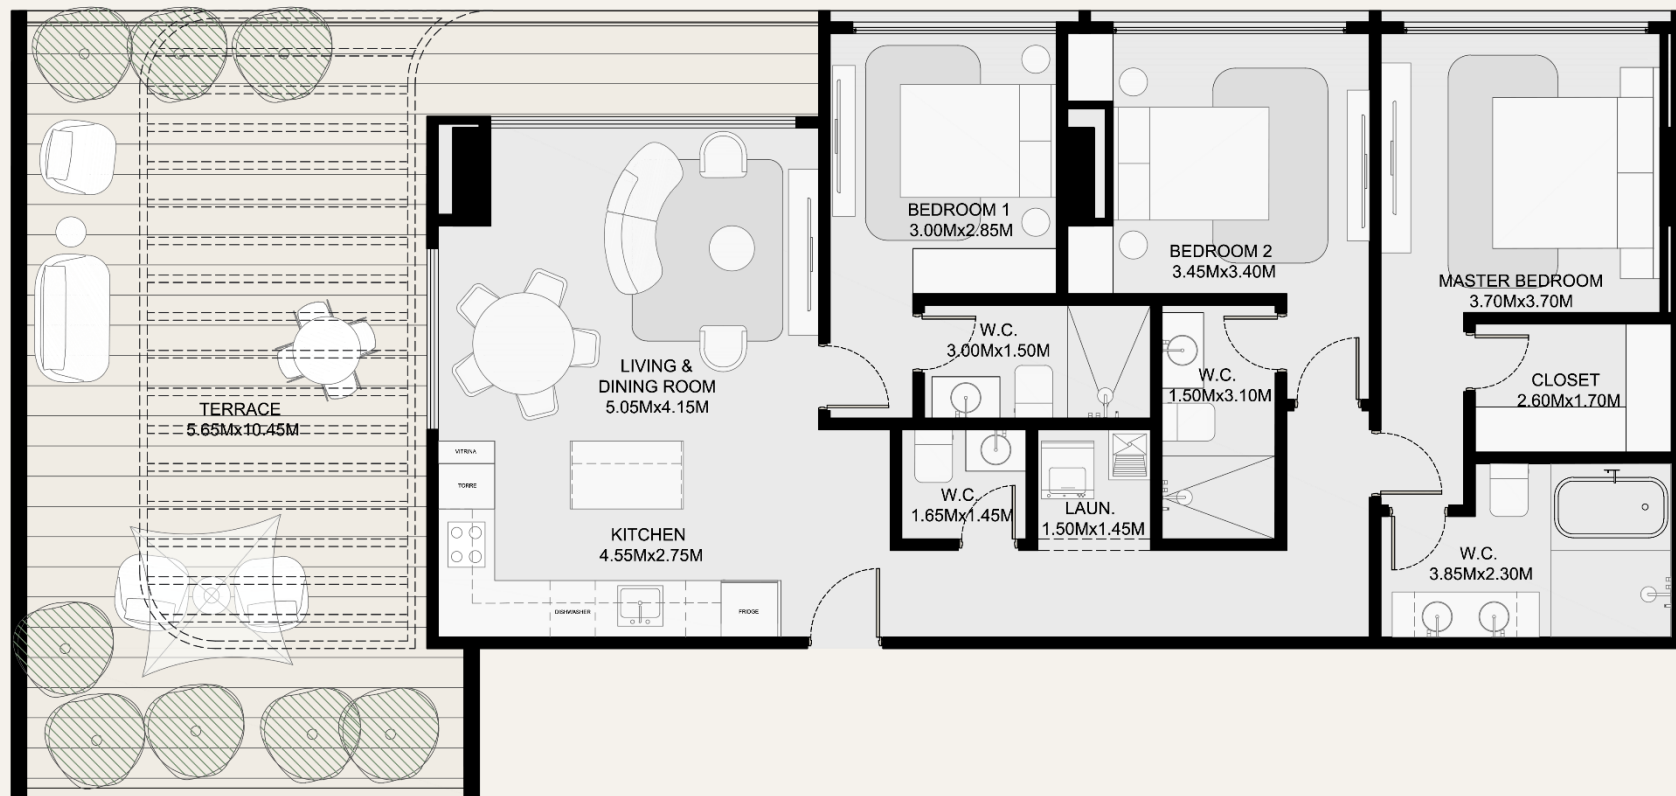

- Apartment Type G 72.85m² | 1R1.5B
Located at: L2@L5

Type A | 106.29m²

- Apartment Type A 106.29m² | 2R2.5B
Located at: L6@L9

Type A | 108.84m²

- Apartment Type A 108.84 m² | 2R2.5B
Located at: L10@L18

Type B | 104.66m²

- Apartment Type B 104.66m² | 2R2B
Located at: L6@L18

Type E | 69.35m²

- Apartment Type E 69.35m² | 1R1B
Located at: L2@L7

Type F | 69.35m²

- Apartment Type F 69.35m² | 1R1B
Located at: L2@L7

Type D | 200.77m²

- Apartment Type D 200.77m² | 3R3.5B
Located at: L8

Type D | 144.72m²

- Apartment Type D 144.72m² | 3R3.5B
Located at: L9@L18

Torre 200

Floor Plans

Type A | 72.85m²

- Apartment Type A 72.85m² | 1R1.5B
Located at: L3@L7

Type B | 66.95m²

- Apartment Type B 66.95m² | 1R1B
Located at: L3@L7

Type C | 72.85m²

- Apartment Type C 72.85m² | 1R1.5B
Located at: L3@L7

Type A | 125.95m²

- Apartment Type A 125.95m² | 2R2.5B
Located at: L2