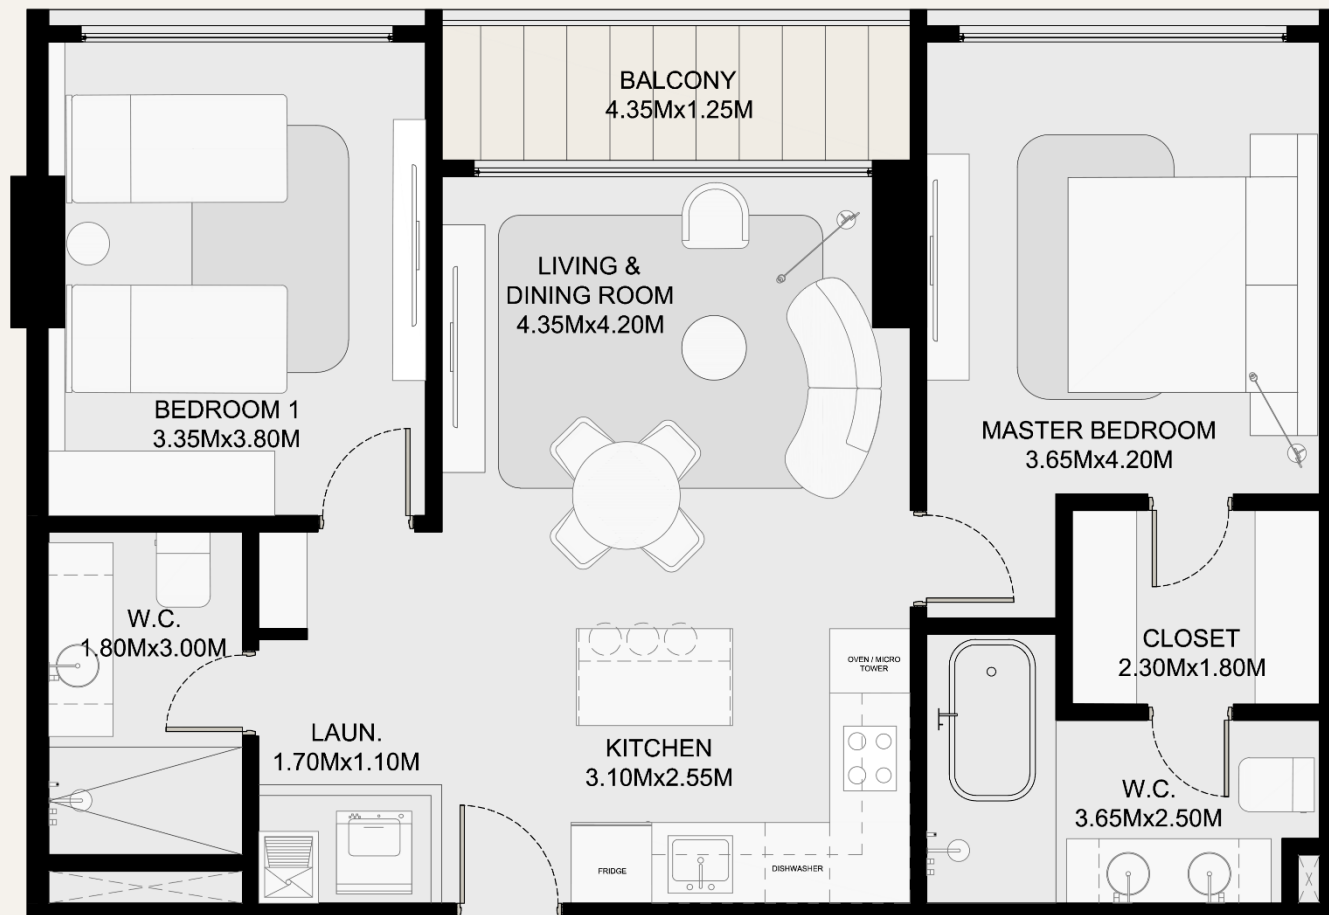

Type B | 166m²

- Apartment Type B 166m² | 2R2.5B
Located at: L2

Type A | 106.29m²

- Apartment Type A 106.29m² | 2R2.5B
Located at: L8@L9

Type A | 108.84m²

- Apartment Type A 108.84m² | 2R2.5B
Located at: L10@L19

Type B | 108.84m²

- Apartment Type B 108.84m² | 2R2.5B
Located at: L8@L19

Type C | 121.95m²

- Apartment Type C 121.95m² | 2R2.5B
Located at: L2

Type D | 103.00m²

- Apartment Type D 103.00m² | 2R2.5B
Located at: L3@L7

Type C | 103.00m²

- Apartment Type D 103.00m² | 2R2.5B
Located at: L8@L19

Type D | 104m²

- Apartment Type D 104m² | 2R2B
Located at: L9@L19
Total units: 1un

Type D | 144.72m²

- Apartment Type D 144.72m² | 3R3.5B
Located at: L9@L19

Type D | 200.77m²

- Apartment Type D 200.77m² | 3R3.5B
Located at: L8

Type E | 104.00m²

- Apartment Type E 104.00m² | 2R2B
Located at: L3@L7

Type F | 69.35m²

- Apartment Type F 69.35m² | 1R1B
Located at: L3@L7