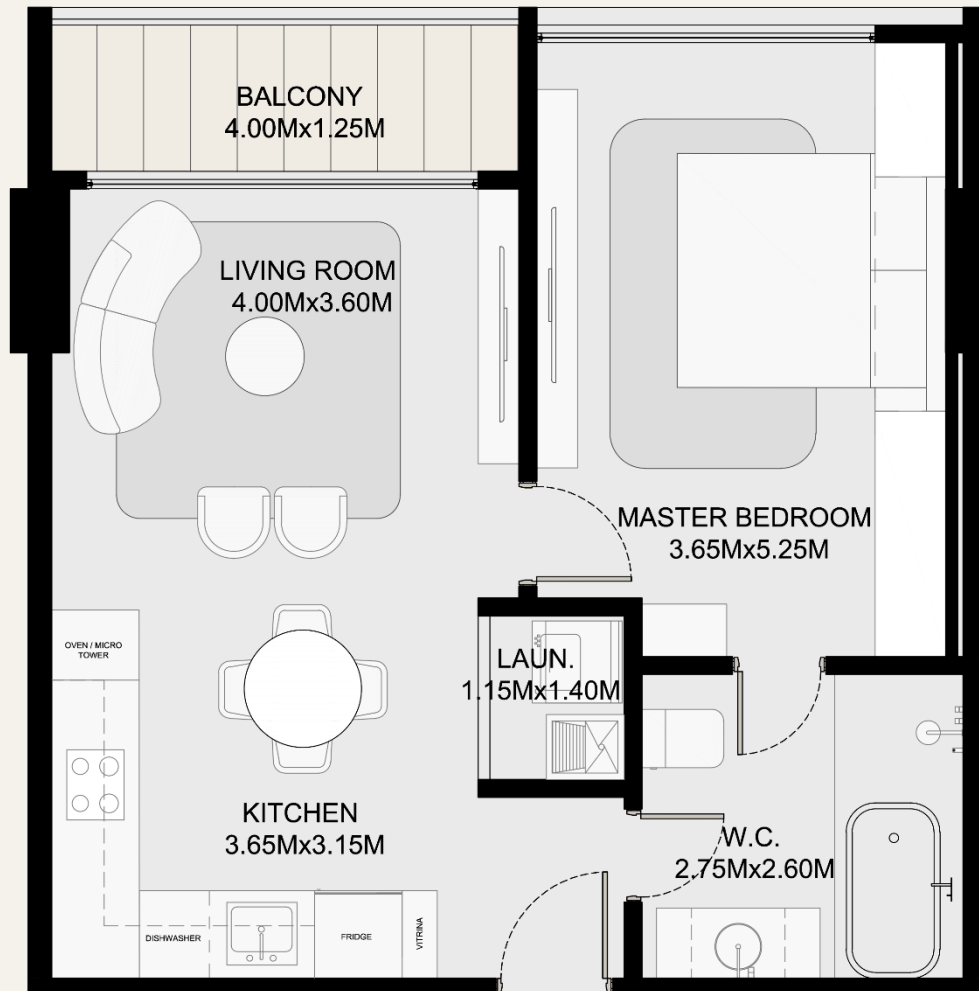

MOVA ^{BY} **B&B**
ITALIA
R E S I D E N C E S

MOVA BY **B&B**
ITALIA
RESIDENCES

Main typologies

FloorPlans

Torre 100

Floor Plans

Type A | 66.95m²

- Apartment Type A 66.95m² | 1R1B
Located at: L2@L5

Type B | 68.75m²

- Apartment Type B 68.75m² | 1R1.5B
Located at: L2@L5

Type C | 95m²

- Apartment Type C 95m² | 2R2B
Located at: L2@L18

Type D | 69.35m²

- Apartment Type D 69.35m² | 1R1B
Located at: L2@L7

Type G | 72.85m²

- Apartment Type G 72.85m² | 1R1.5B
Located at: L2@L5

Type A | 106.29m²

- Apartment Type A 106.29m² | 2R2.5B
Located at: L6@L9

Type A | 108.84m²

- Apartment Type A 108.84 m² | 2R2.5B
Located at: L10@L18

Type B | 104.66m²

- Apartment Type B 104.66m² | 2R2B
Located at: L6@L18

Type E | 69.35m²

- Apartment Type E 69.35m² | 1R1B
Located at: L2@L7

Type F | 69.35m²

- Apartment Type F 69.35m² | 1R1B
Located at: L2@L7

Type D | 200.77m²