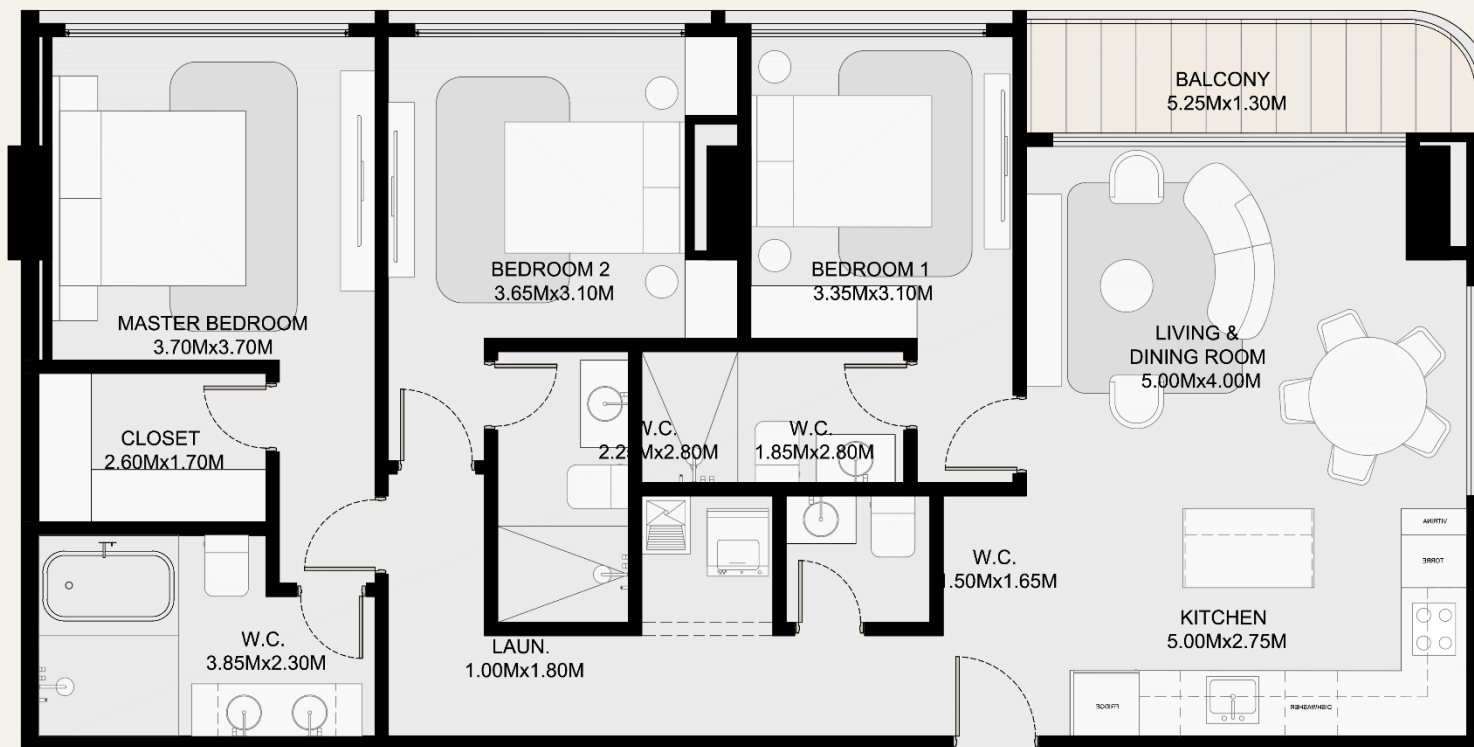

Type B | 166m²

- Apartment Type B 166m² | 2R2.5B
Located at: L2

Type A | 106.29m²

- Apartment Type A 106.29m² | 2R2.5B
Located at: L8@L9

Type A | 108.84m²

- Apartment Type A 108.84m² | 2R2.5B
Located at: L10@L19

Type B | 108.84m²

- Apartment Type B 108.84m² | 2R2.5B
Located at: L8@L19

Type C | 121.95m²

- Apartment Type C 121.95m² | 2R2.5B
Located at: L2

Type D | 103.00m²

- Apartment Type D 103.00m² | 2R2.5B
Located at: L3@L7

Type C | 103.00m²

- Apartment Type D 103.00m² | 2R2.5B
Located at: L8@L19

Type D | 104m²

- Apartment Type D 104m² | 2R2B
Located at: L9@L19
Total units: 1un

Type D | 144.72m²

- Apartment Type D 144.72m² | 3R3.5B
Located at: L9@L19

Type D | 200.77m²

- Apartment Type D 200.77m² | 3R3.5B
Located at: L8

Type E | 104.00m²

- Apartment Type E 104.00m² | 2R2B
Located at: L3@L7

Type F | 69.35m²

- Apartment Type F 69.35m² | 1R1B
Located at: L3@L7