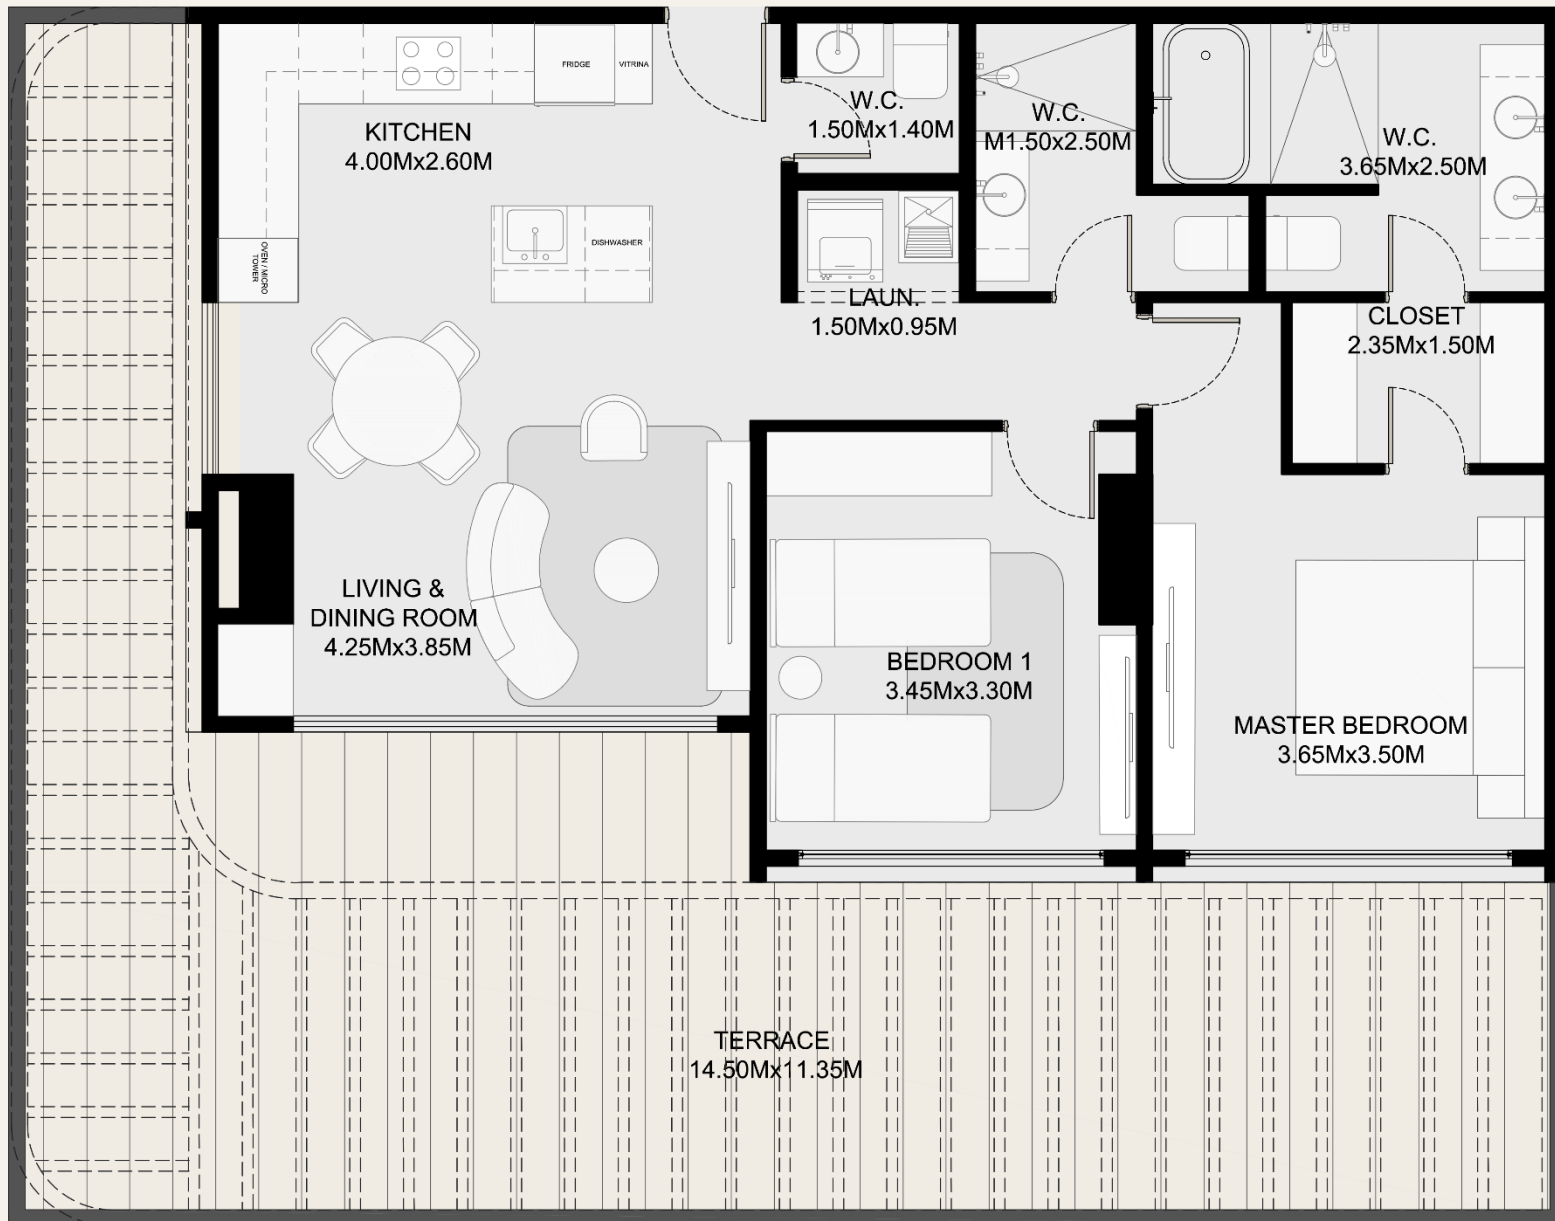

- Apartment Type D 200.77m² | 3R3.5B
Located at: L8

Type D | 144.72m²

- Apartment Type D 144.72m² | 3R3.5B
Located at: L9@L18

Torre 200

Floor Plans

Type A | 72.85m²

- Apartment Type A 72.85m² | 1R1.5B
Located at: L3@L7

Type B | 66.95m²

- Apartment Type B 66.95m² | 1R1B
Located at: L3@L7

Type C | 72.85m²

- Apartment Type C 72.85m² | 1R1.5B
Located at: L3@L7

Type A | 125.95m²

- Apartment Type A 125.95m² | 2R2.5B
Located at: L2

Type B | 166m²

- Apartment Type B 166m² | 2R2.5B
Located at: L2

Type A | 106.29m²

- Apartment Type A 106.29m² | 2R2.5B
Located at: L8@L9

Type A | 108.84m²

- Apartment Type A 108.84m² | 2R2.5B
Located at: L10@L19

Type B | 108.84m²

- Apartment Type B 108.84m² | 2R2.5B
Located at: L8@L19

Type C | 121.95m²

- Apartment Type C 121.95m² | 2R2.5B
Located at: L2

Type D | 103.00m²

- Apartment Type D 103.00m² | 2R2.5B
Located at: L3@L7