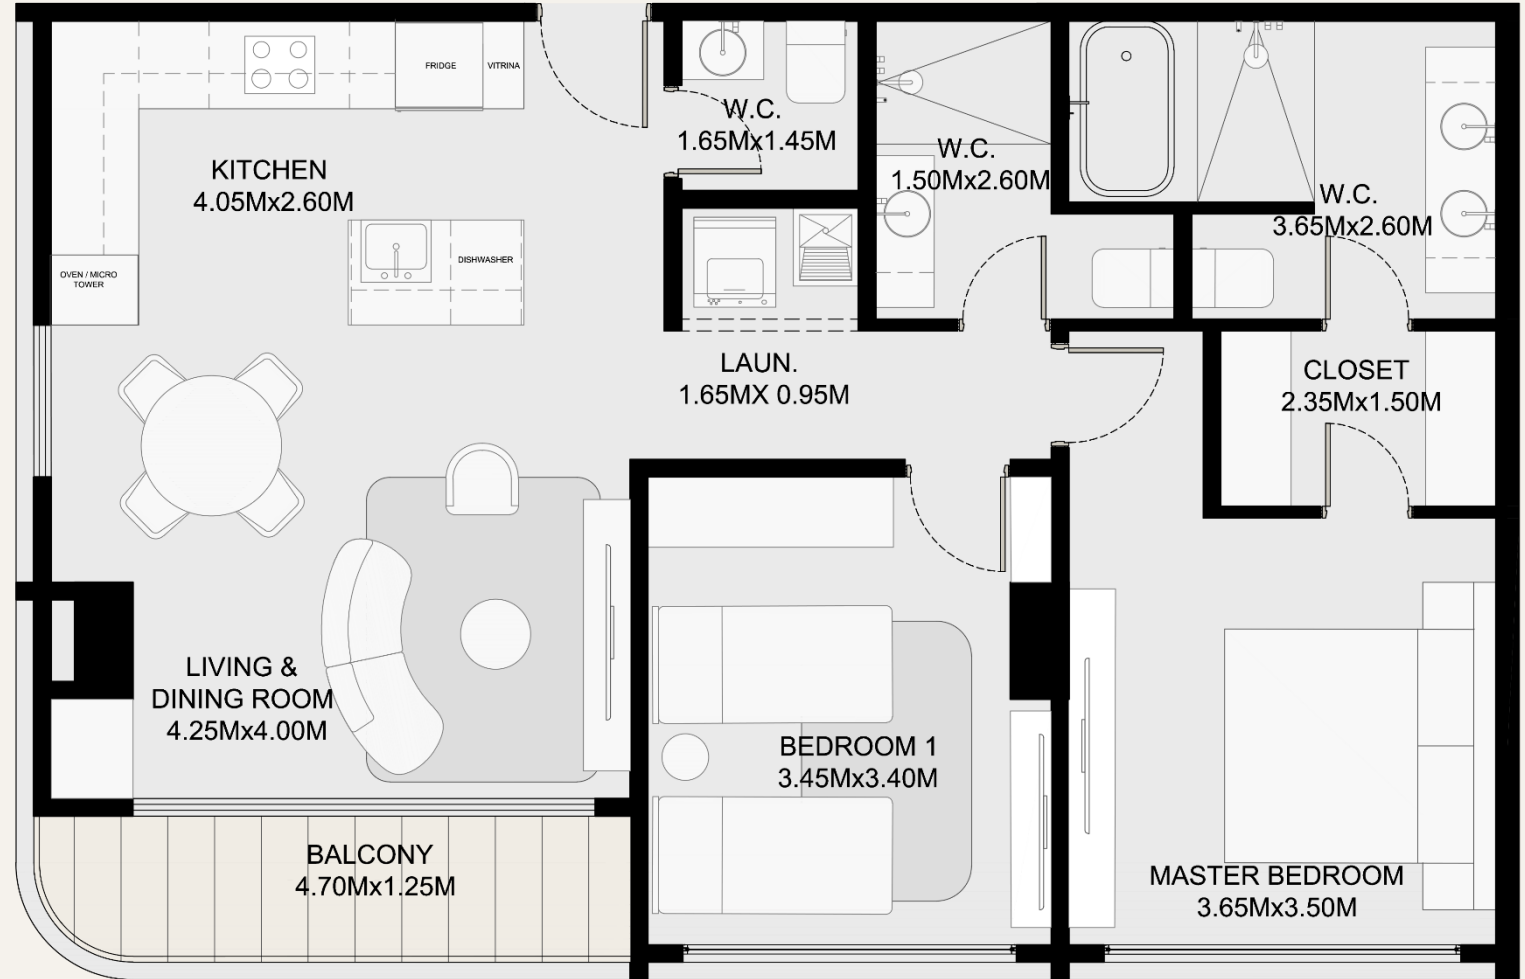

Type B | 68.75m²

- Apartment Type B 68.75m² | 1R1.5B
Located at: L2@L5

Type C | 95m²

- Apartment Type C 95m² | 2R2B
Located at: L2@L18

Type D | 69.35m²

- Apartment Type D 69.35m² | 1R1B
Located at: L2@L7

Type G | 72.85m²

- Apartment Type G 72.85m² | 1R1.5B
Located at: L2@L5

Type A | 106.29m²

- Apartment Type A 106.29m² | 2R2.5B
Located at: L6@L9

Type A | 108.84m²

- Apartment Type A 108.84 m² | 2R2.5B
Located at: L10@L18

Type B | 104.66m²

- Apartment Type B 104.66m² | 2R2B
Located at: L6@L18

Type E | 69.35m²

- Apartment Type E 69.35m² | 1R1B
Located at: L2@L7

Type F | 69.35m²

- Apartment Type F 69.35m² | 1R1B
Located at: L2@L7

Type D | 200.77m²

- Apartment Type D 200.77m² | 3R3.5B
Located at: L8

Type D | 144.72m²

- Apartment Type D 144.72m² | 3R3.5B
Located at: L9@L18

Torre 200

Floor Plans

Type A | 72.85m²

- Apartment Type A 72.85m² | 1R1.5B
Located at: L3@L7