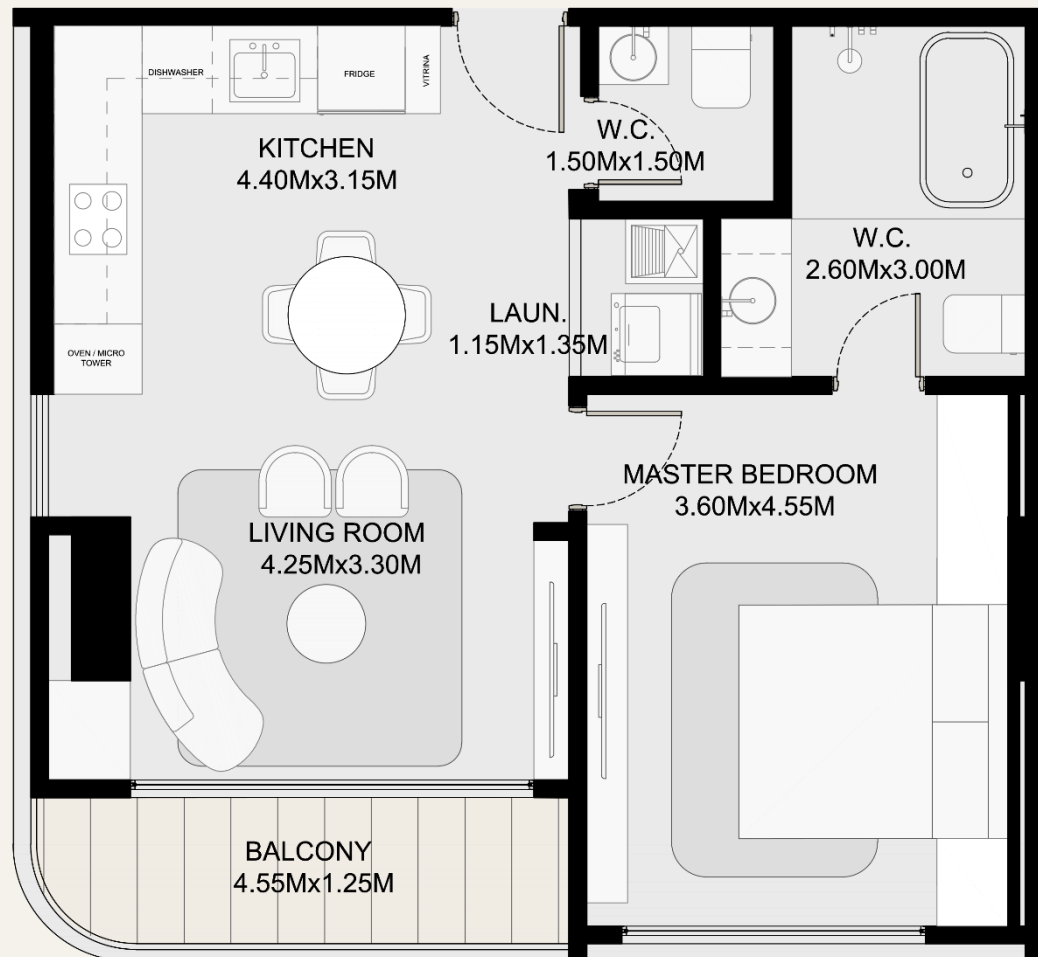

- Apartment Type B 104.66m² | 2R2B
Located at: L6@L18

Type E | 69.35m²

- Apartment Type E 69.35m² | 1R1B
Located at: L2@L7

Type F | 69.35m²

- Apartment Type F 69.35m² | 1R1B
Located at: L2@L7

Type D | 200.77m²

- Apartment Type D 200.77m² | 3R3.5B
Located at: L8

Type D | 144.72m²

- Apartment Type D 144.72m² | 3R3.5B
Located at: L9@L18

Torre 200

Floor Plans

Type A | 72.85m²

- Apartment Type A 72.85m² | 1R1.5B
Located at: L3@L7

Type B | 66.95m²

- Apartment Type B 66.95m² | 1R1B
Located at: L3@L7

Type C | 72.85m²

- Apartment Type C 72.85m² | 1R1.5B
Located at: L3@L7

Type A | 125.95m²

- Apartment Type A 125.95m² | 2R2.5B
Located at: L2

Type B | 166m²

- Apartment Type B 166m² | 2R2.5B
Located at: L2

Type A | 106.29m²

- Apartment Type A 106.29m² | 2R2.5B
Located at: L8@L9

Type A | 108.84m²

- Apartment Type A 108.84m² | 2R2.5B
Located at: L10@L19