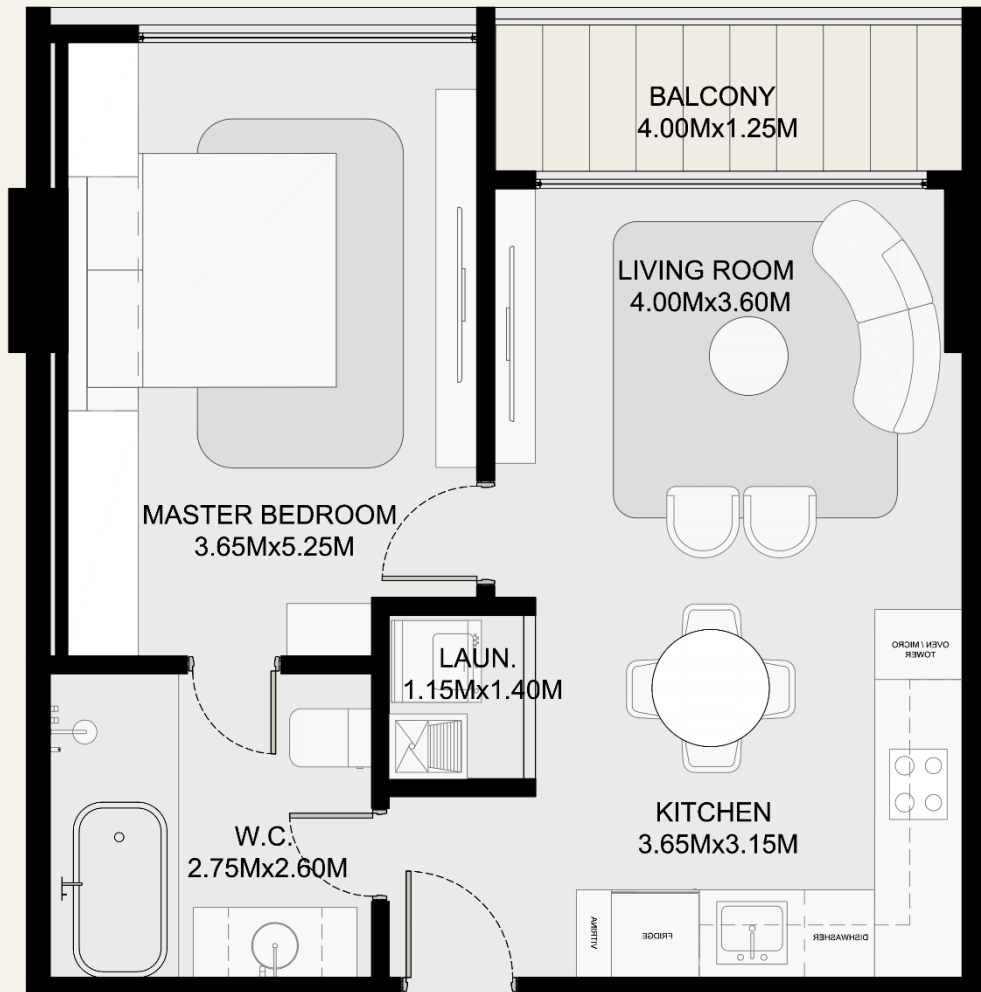

Type B | 68.75m²

- Apartment Type B 68.75m² | 1R1.5B
Located at: L2@L5

Type C | 95m²

- Apartment Type C 95m² | 2R2B
Located at: L2@L18

Type D | 69.35m²

- Apartment Type D 69.35m² | 1R1B
Located at: L2@L7

Type G | 72.85m²

- Apartment Type G 72.85m² | 1R1.5B
Located at: L2@L5

Type A | 106.29m²

- Apartment Type A 106.29m² | 2R2.5B
Located at: L6@L9

Type A | 108.84m²

- Apartment Type A 108.84 m² | 2R2.5B
Located at: L10@L18

Type B | 104.66m²

- Apartment Type B 104.66m² | 2R2B
Located at: L6@L18

Type E | 69.35m²

- Apartment Type E 69.35m² | 1R1B
Located at: L2@L7

Type F | 69.35m²

- Apartment Type F 69.35m² | 1R1B
Located at: L2@L7

Type D | 200.77m²

- Apartment Type D 200.77m² | 3R3.5B
Located at: L8

Type D | 144.72m²

- Apartment Type D 144.72m² | 3R3.5B
Located at: L9@L18

Torre 200

Floor Plans

Type A | 72.85m²

- Apartment Type A 72.85m² | 1R1.5B
Located at: L3@L7