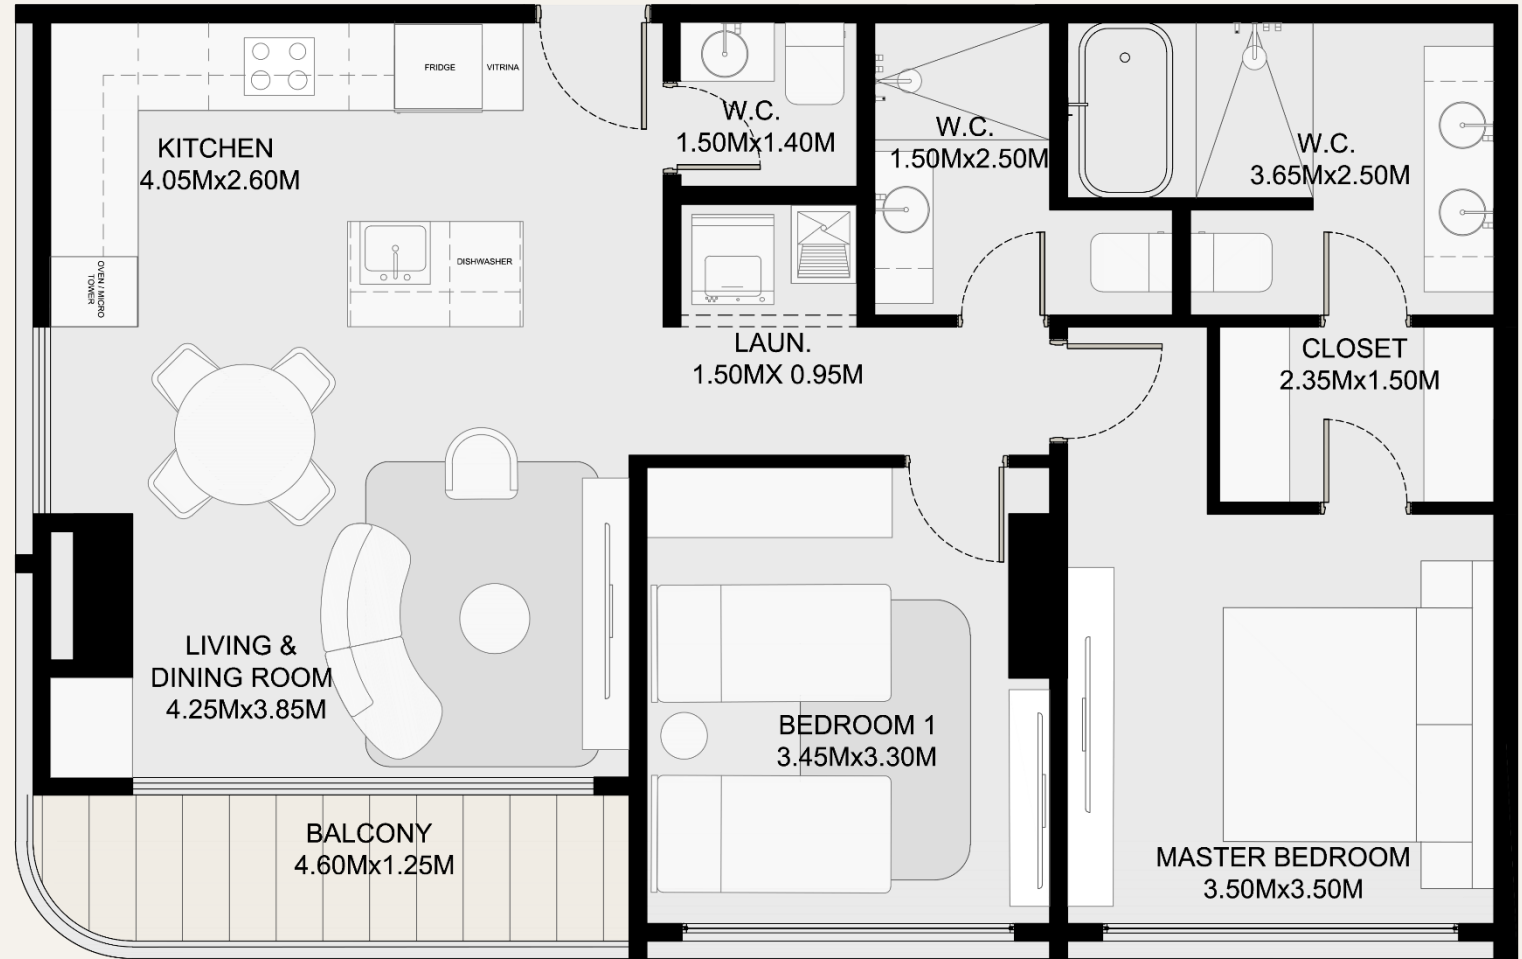

MOVA ^{BY} **B&B**
ITALIA
R E S I D E N C E S

MOVA BY **B&B**
ITALIA
RESIDENCES

Main typologies

FloorPlans

Torre 100

Floor Plans

Type A | 66.95m²

- Apartment Type A 66.95m² | 1R1B
Located at: L2@L5

Type B | 68.75m²

- Apartment Type B 68.75m² | 1R1.5B
Located at: L2@L5

Type C | 95m²

- Apartment Type C 95m² | 2R2B
Located at: L2@L18

Type D | 69.35m²

- Apartment Type D 69.35m² | 1R1B
Located at: L2@L7

Type G | 72.85m²

- Apartment Type G 72.85m² | 1R1.5B
Located at: L2@L5

Type A | 106.29m²

- Apartment Type A 106.29m² | 2R2.5B
Located at: L6@L9

Type A | 108.84m²

- Apartment Type A 108.84 m² | 2R2.5B
Located at: L10@L18

Type B | 104.66m²

- Apartment Type D 200.77m² | 3R3.5B
Located at: L8

Type D | 144.72m²

- Apartment Type D 144.72m² | 3R3.5B
Located at: L9@L18

Torre 200

Floor Plans

Type A | 72.85m²

- Apartment Type A 72.85m² | 1R1.5B
Located at: L3@L7