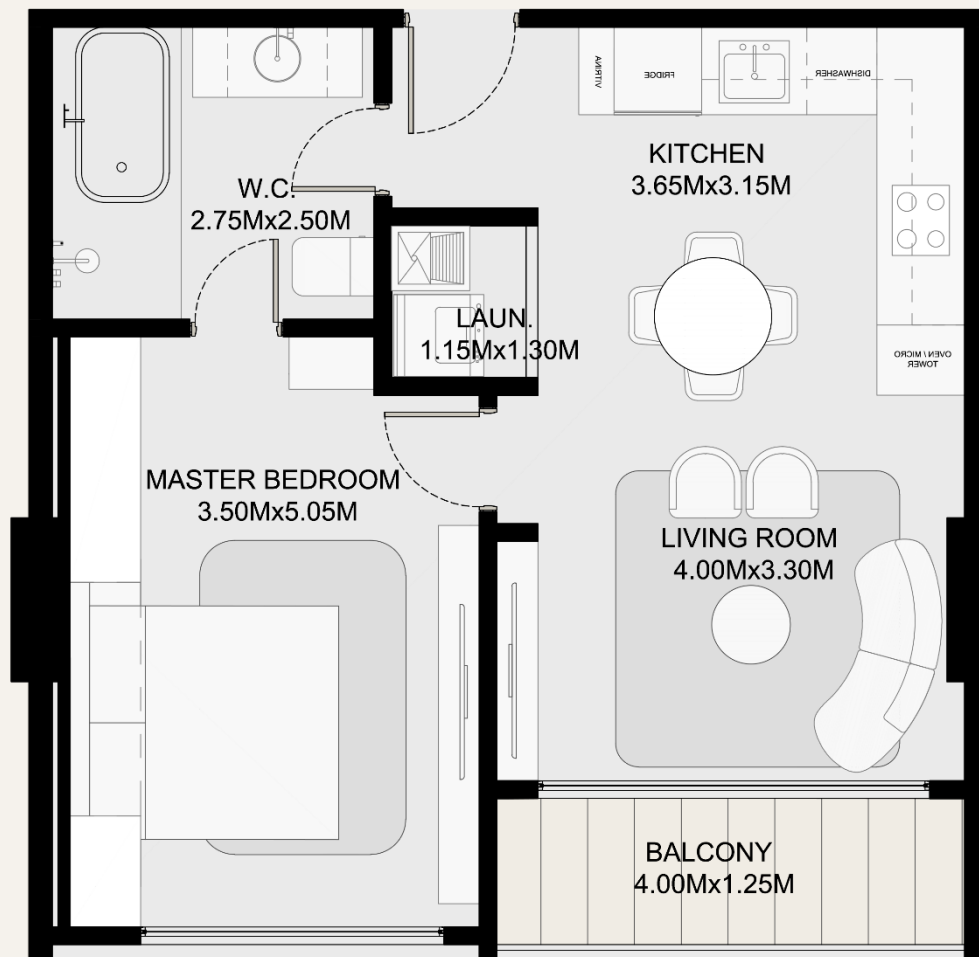

- Apartment Type B 104.66m² | 2R2B
Located at: L6@L18

Type E | 69.35m²

- Apartment Type E 69.35m² | 1R1B
Located at: L2@L7

Type F | 69.35m²

- Apartment Type F 69.35m² | 1R1B
Located at: L2@L7

Type D | 200.77m²

- Apartment Type D 200.77m² | 3R3.5B
Located at: L8

Type D | 144.72m²

- Apartment Type D 144.72m² | 3R3.5B
Located at: L9@L18

Torre 200

Floor Plans

Type A | 72.85m²

- Apartment Type A 72.85m² | 1R1.5B
Located at: L3@L7

Type B | 66.95m²

- Apartment Type B 66.95m² | 1R1B
Located at: L3@L7

Type C | 72.85m²

- Apartment Type C 72.85m² | 1R1.5B
Located at: L3@L7

Type A | 125.95m²

- Apartment Type A 125.95m² | 2R2.5B
Located at: L2

Type B | 166m²

- Apartment Type B 166m² | 2R2.5B
Located at: L2

Type A | 106.29m²

- Apartment Type A 106.29m² | 2R2.5B
Located at: L8@L9

Type A | 108.84m²

- Apartment Type A 108.84m² | 2R2.5B
Located at: L10@L19