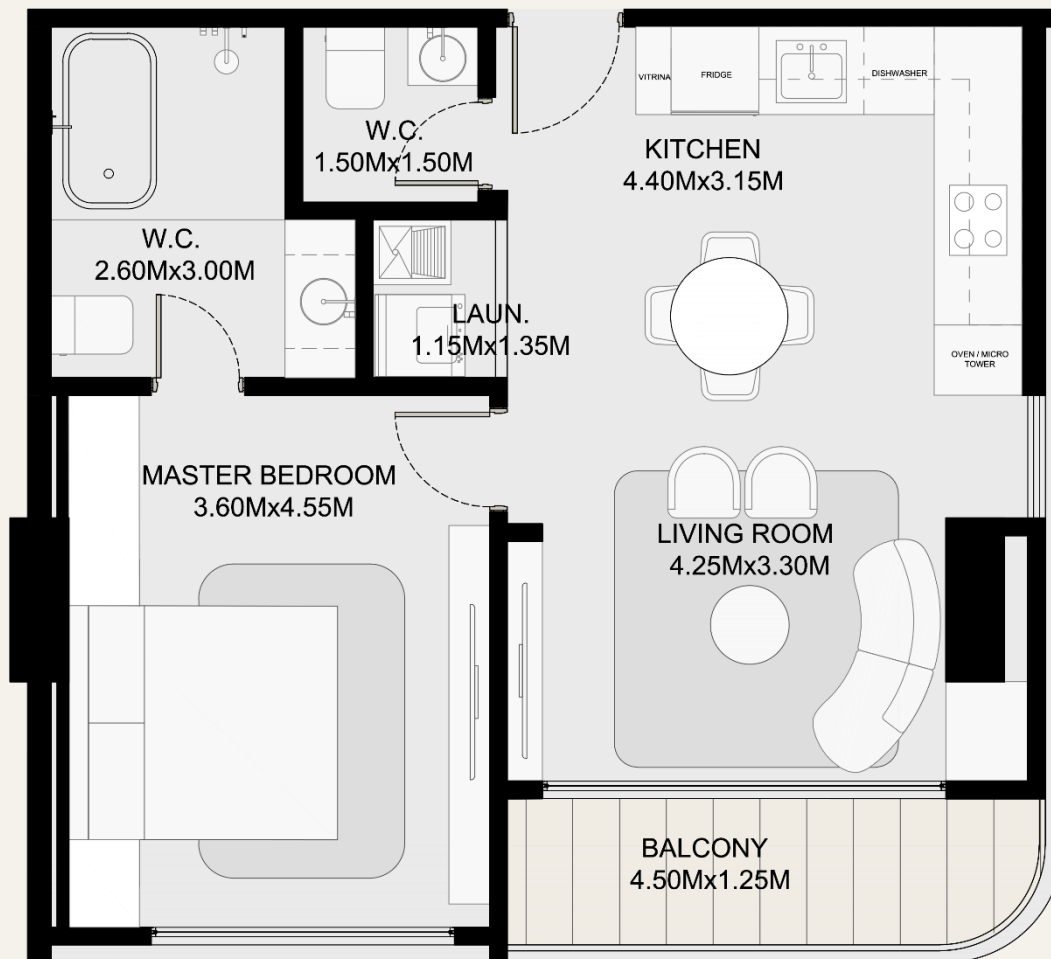

- Apartment Type B 104.66m² | 2R2B
Located at: L6@L18

Type E | 69.35m²

- Apartment Type E 69.35m² | 1R1B
Located at: L2@L7

Type F | 69.35m²

- Apartment Type F 69.35m² | 1R1B
Located at: L2@L7

Type D | 200.77m²

- Apartment Type D 200.77m² | 3R3.5B
Located at: L8

Type D | 144.72m²

- Apartment Type D 144.72m² | 3R3.5B
Located at: L9@L18

Torre 200

Floor Plans

Type A | 72.85m²

- Apartment Type A 72.85m² | 1R1.5B
Located at: L3@L7

Type B | 66.95m²

- Apartment Type B 66.95m² | 1R1B
Located at: L3@L7

Type C | 72.85m²

- Apartment Type C 72.85m² | 1R1.5B
Located at: L3@L7

Type A | 125.95m²

- Apartment Type A 125.95m² | 2R2.5B
Located at: L2

Type B | 166m²

- Apartment Type B 166m² | 2R2.5B
Located at: L2

Type A | 106.29m²

- Apartment Type A 106.29m² | 2R2.5B
Located at: L8@L9

Type A | 108.84m²

- Apartment Type A 108.84m² | 2R2.5B
Located at: L10@L19