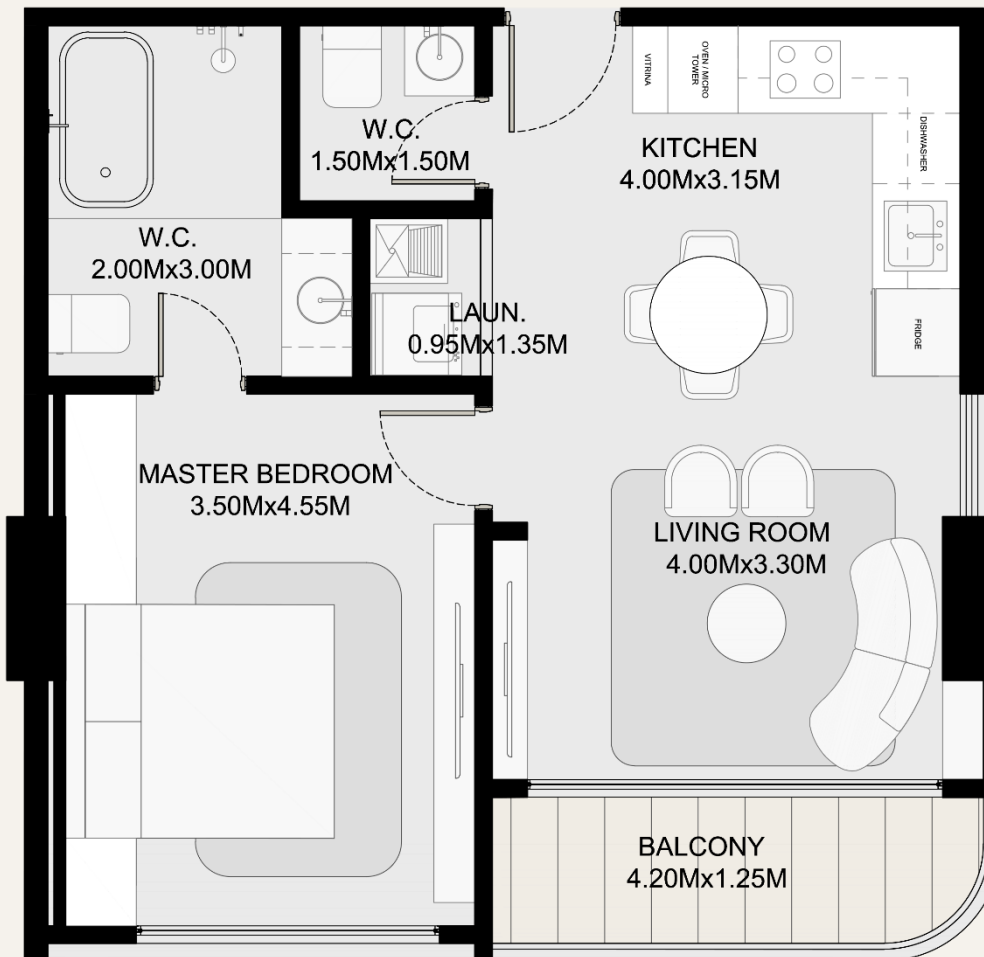

MOVA ^{BY} **B&B**
ITALIA
R E S I D E N C E S

MOVA BY **B&B**
ITALIA
RESIDENCES

Main typologies

FloorPlans

Torre 100

Floor Plans

Type A | 66.95m²

- Apartment Type A 66.95m² | 1R1B
Located at: L2@L5

Type B | 68.75m²

- Apartment Type B 68.75m² | 1R1.5B
Located at: L2@L5

Type C | 95m²

- Apartment Type C 95m² | 2R2B
Located at: L2@L18

Type D | 69.35m²

- Apartment Type D 69.35m² | 1R1B
Located at: L2@L7

Type G | 72.85m²

- Apartment Type G 72.85m² | 1R1.5B
Located at: L2@L5

Type A | 106.29m²

- Apartment Type A 106.29m² | 2R2.5B
Located at: L6@L9

Type A | 108.84m²

- Apartment Type A 108.84 m² | 2R2.5B
Located at: L10@L18

Type B | 104.66m²

Type C | 103.00m²

- Apartment Type D 103.00m² | 2R2.5B
Located at: L8@L19

Type D | 104m²

- Apartment Type D 104m² | 2R2B
Located at: L9@L19
Total units: 1un

Type D | 144.72m²

- Apartment Type D 144.72m² | 3R3.5B
Located at: L9@L19