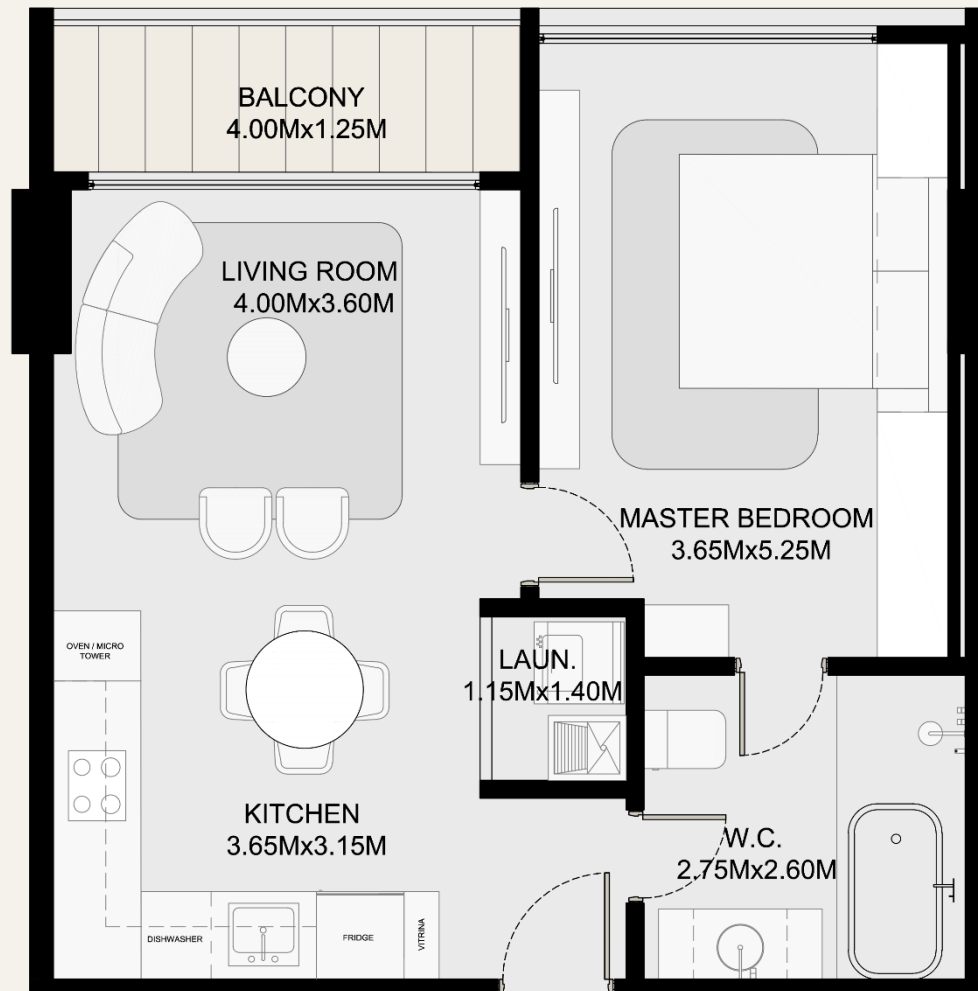

- Apartment Type G 72.85m² | 1R1.5B
Located at: L2@L5

Type A | 106.29m²

- Apartment Type A 106.29m² | 2R2.5B
Located at: L6@L9

Type A | 108.84m²

- Apartment Type A 108.84 m² | 2R2.5B
Located at: L10@L18

Type B | 104.66m²

- Apartment Type B 104.66m² | 2R2B
Located at: L6@L18

Type E | 69.35m²

- Apartment Type E 69.35m² | 1R1B
Located at: L2@L7

Type F | 69.35m²

- Apartment Type F 69.35m² | 1R1B
Located at: L2@L7

Type D | 200.77m²

- Apartment Type D 200.77m² | 3R3.5B
Located at: L8

Type D | 144.72m²

- Apartment Type D 144.72m² | 3R3.5B
Located at: L9@L18

Torre 200

Floor Plans

Type A | 72.85m²

- Apartment Type A 72.85m² | 1R1.5B
Located at: L3@L7

Type B | 66.95m²

- Apartment Type B 66.95m² | 1R1B
Located at: L3@L7

Type C | 72.85m²

- Apartment Type C 72.85m² | 1R1.5B
Located at: L3@L7

Type A | 125.95m²

- Apartment Type A 125.95m² | 2R2.5B
Located at: L2